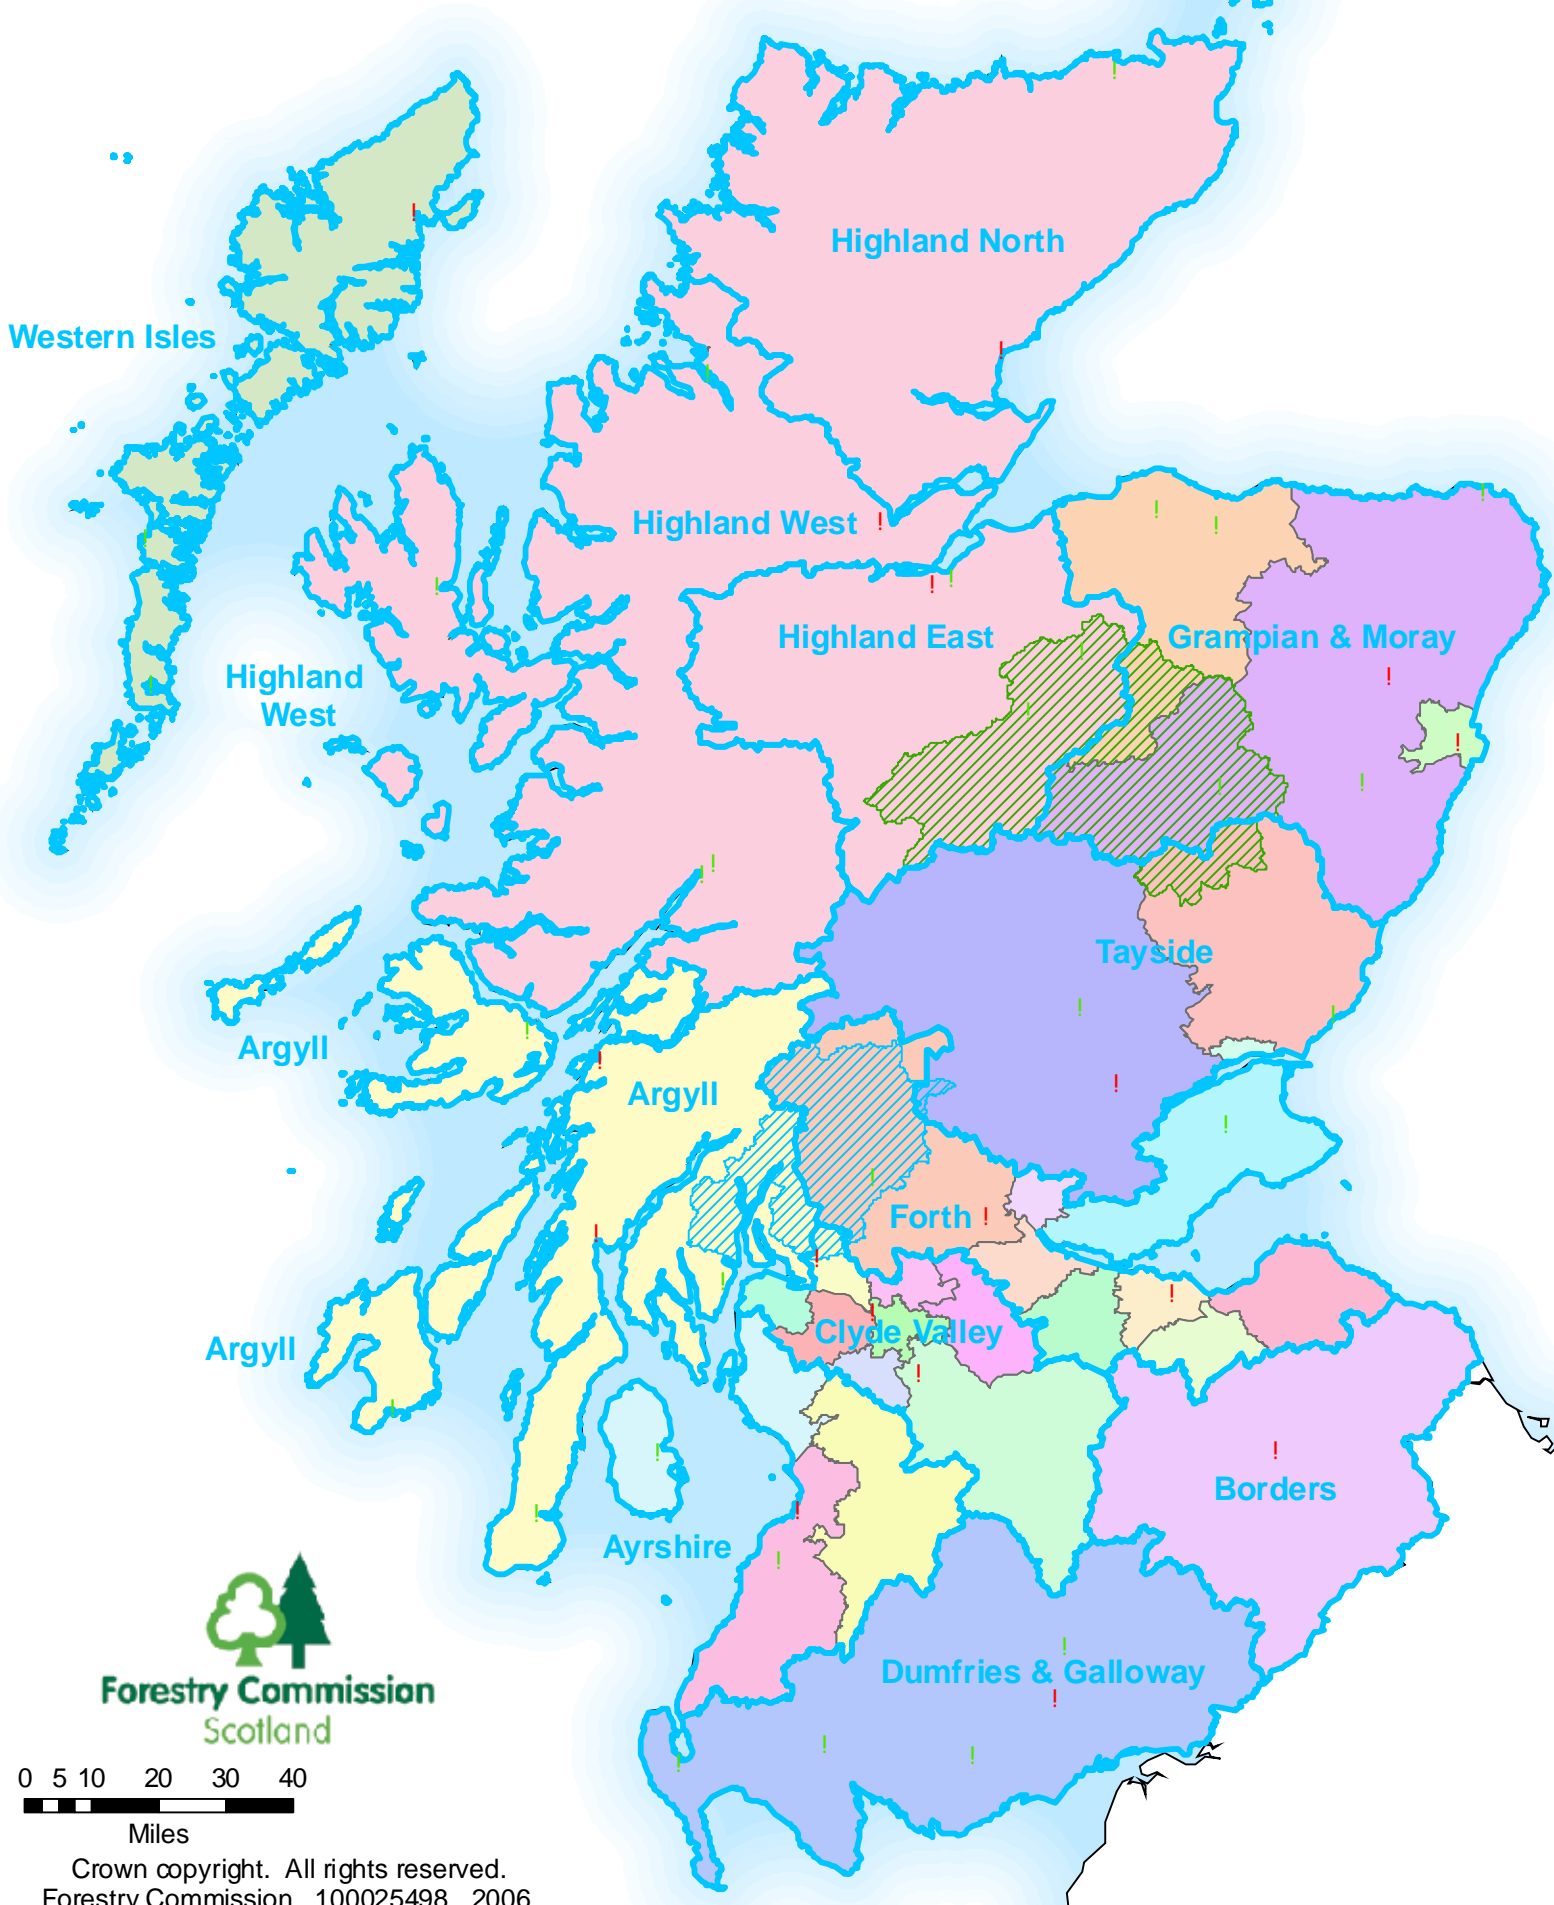

On-The-Ground Programme

Draft On-The-Ground Boundaries

Northern Isles

Northern Isles

Western Isles

Legend

- | Primary Listings
- | Secondary Listings
- Draft On-The-Ground Boundaries
- National Park Bdys**
- FEATNAME**
- Loch Lomond and The Trossachs National Park
- The Cairngorms National Park
- Local Authority Bdys**
- NAME**
- Aberdeen City
- Aberdeenshire
- Angus
- Argyll and Bute
- City of Edinburgh
- Clackmannanshire
- Dumfries and Galloway
- Dundee City
- East Ayrshire
- East Dunbartonshire
- East Lothian
- East Renfrewshire
- Falkirk
- Fife
- Glasgow City
- Highland
- Inverclyde
- Midlothian
- Moray
- Na H-Eileanan an Iar
- North Ayrshire
- North Lanarkshire
- Orkney Islands
- Perth and Kinross
- Renfrewshire
- Scottish Borders
- Shetland Islands
- South Ayrshire
- South Lanarkshire
- Stirling
- West Dunbartonshire
- West Lothian

Forestry Commission
Scotland

0 5 10 20 30 40

Miles

Crown copyright. All rights reserved.
Forestry Commission. 100025498. 2006.