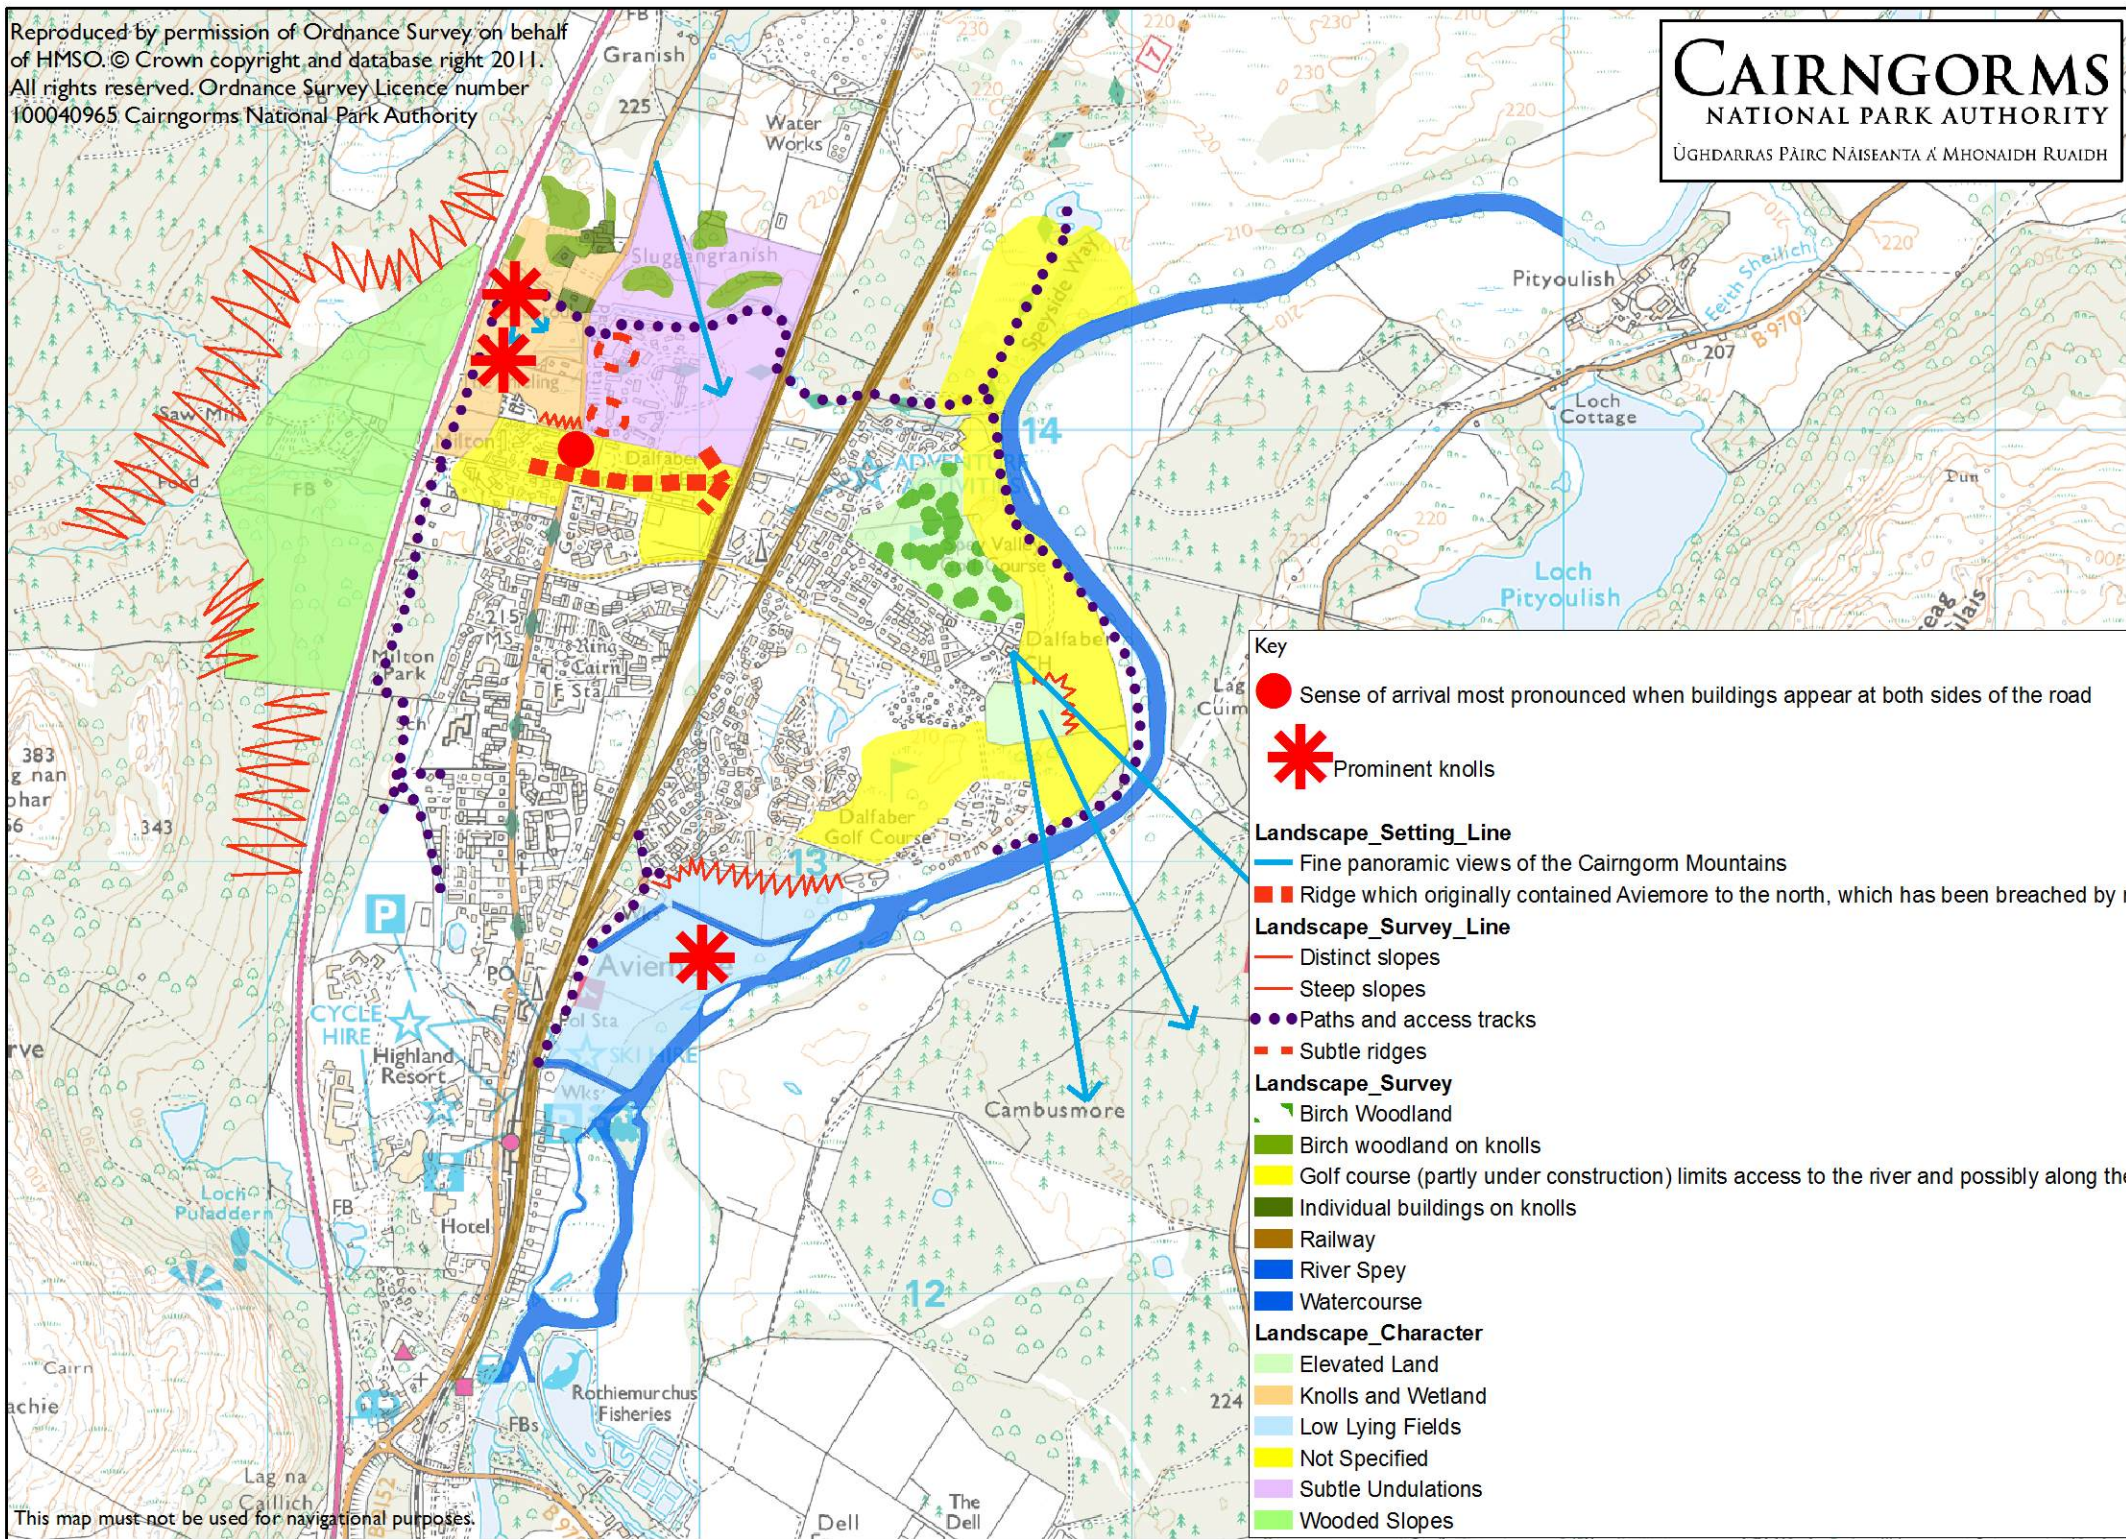

CAIRNGORMS

NATIONAL PARK AUTHORITY
 ÙGHARRAS PAIRC NAÌSEANTA A' MHOAIDH RUADH

This map must not be used for navigational purposes.