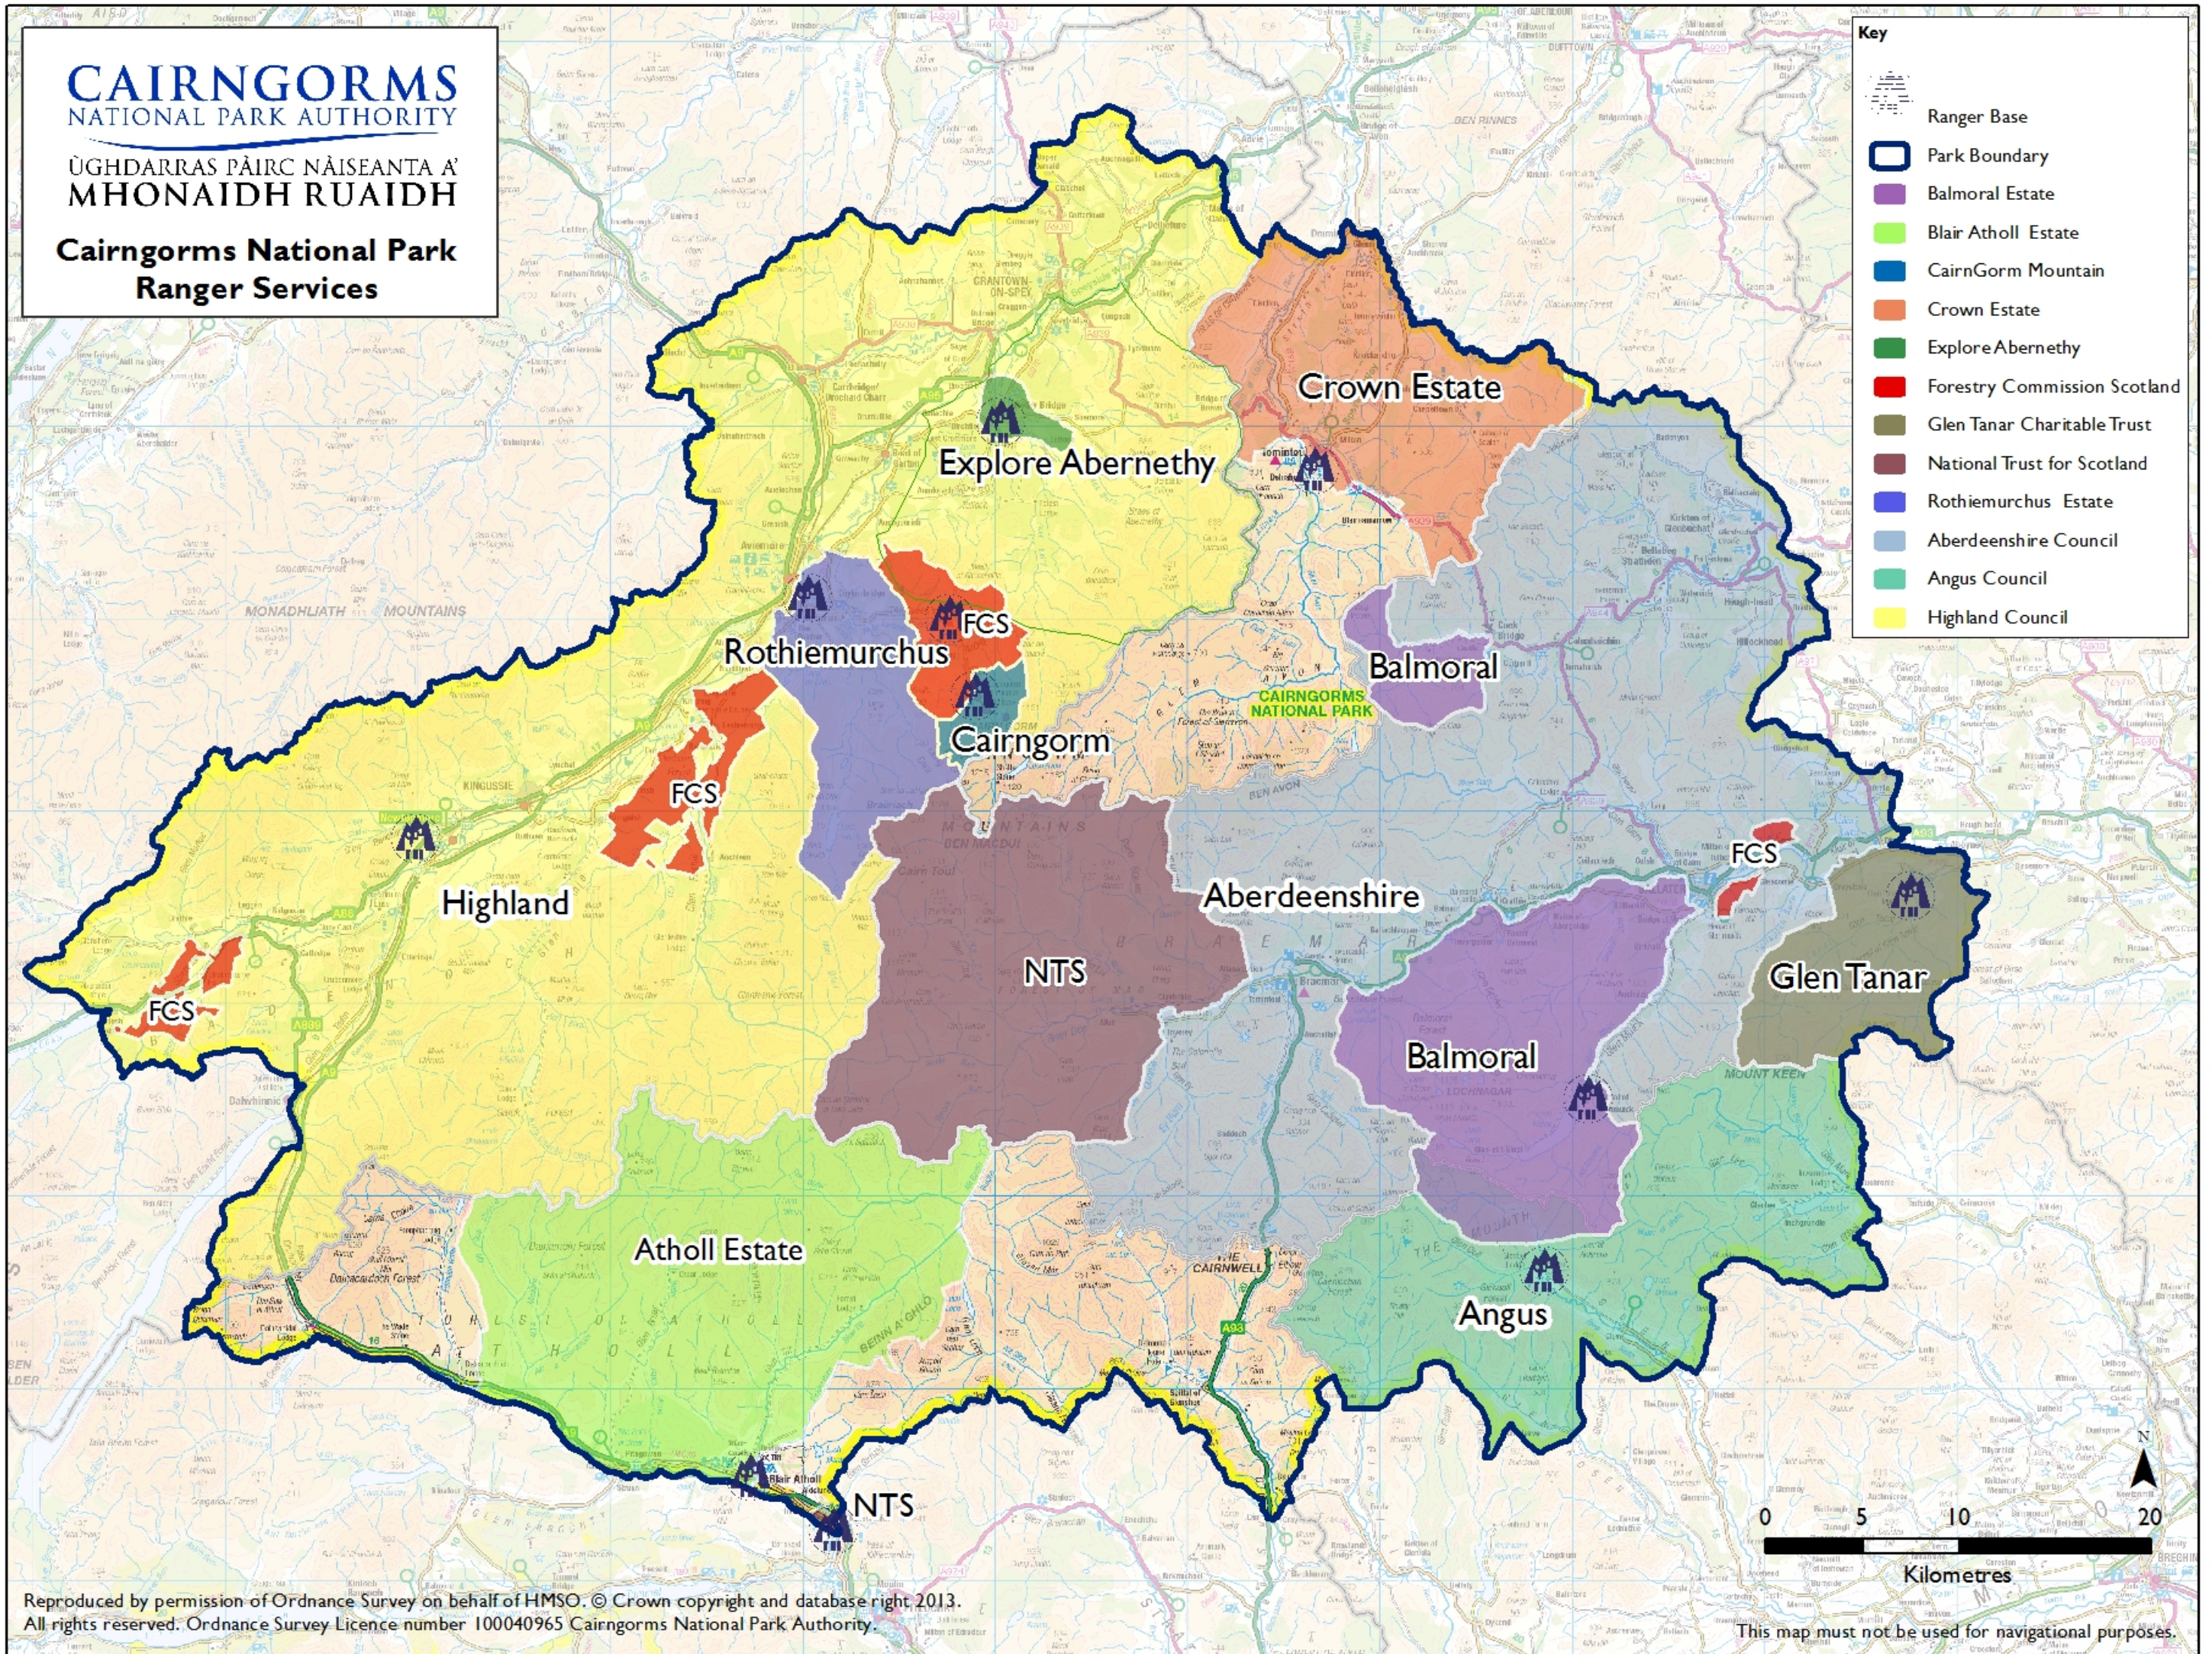

CAIRNGORMS NATIONAL PARK AUTHORITY

ÙGH DARRAS PÀIRC NÀISEANTA A' MHONAI DH RUAI DH

Cairngorms National Park Ranger Services

- Key**
- Ranger Base
 - Park Boundary
 - Balmoral Estate
 - Blair Atholl Estate
 - CairnGorm Mountain
 - Crown Estate
 - Explore Abernethy
 - Forestry Commission Scotland
 - Glen Tanar Charitable Trust
 - National Trust for Scotland
 - Rothiemurchus Estate
 - Aberdeenshire Council
 - Angus Council
 - Highland Council

Reproduced by permission of Ordnance Survey on behalf of HMSO. © Crown copyright and database right 2013. All rights reserved. Ordnance Survey Licence number 100040965 Cairngorms National Park Authority.

This map must not be used for navigational purposes.