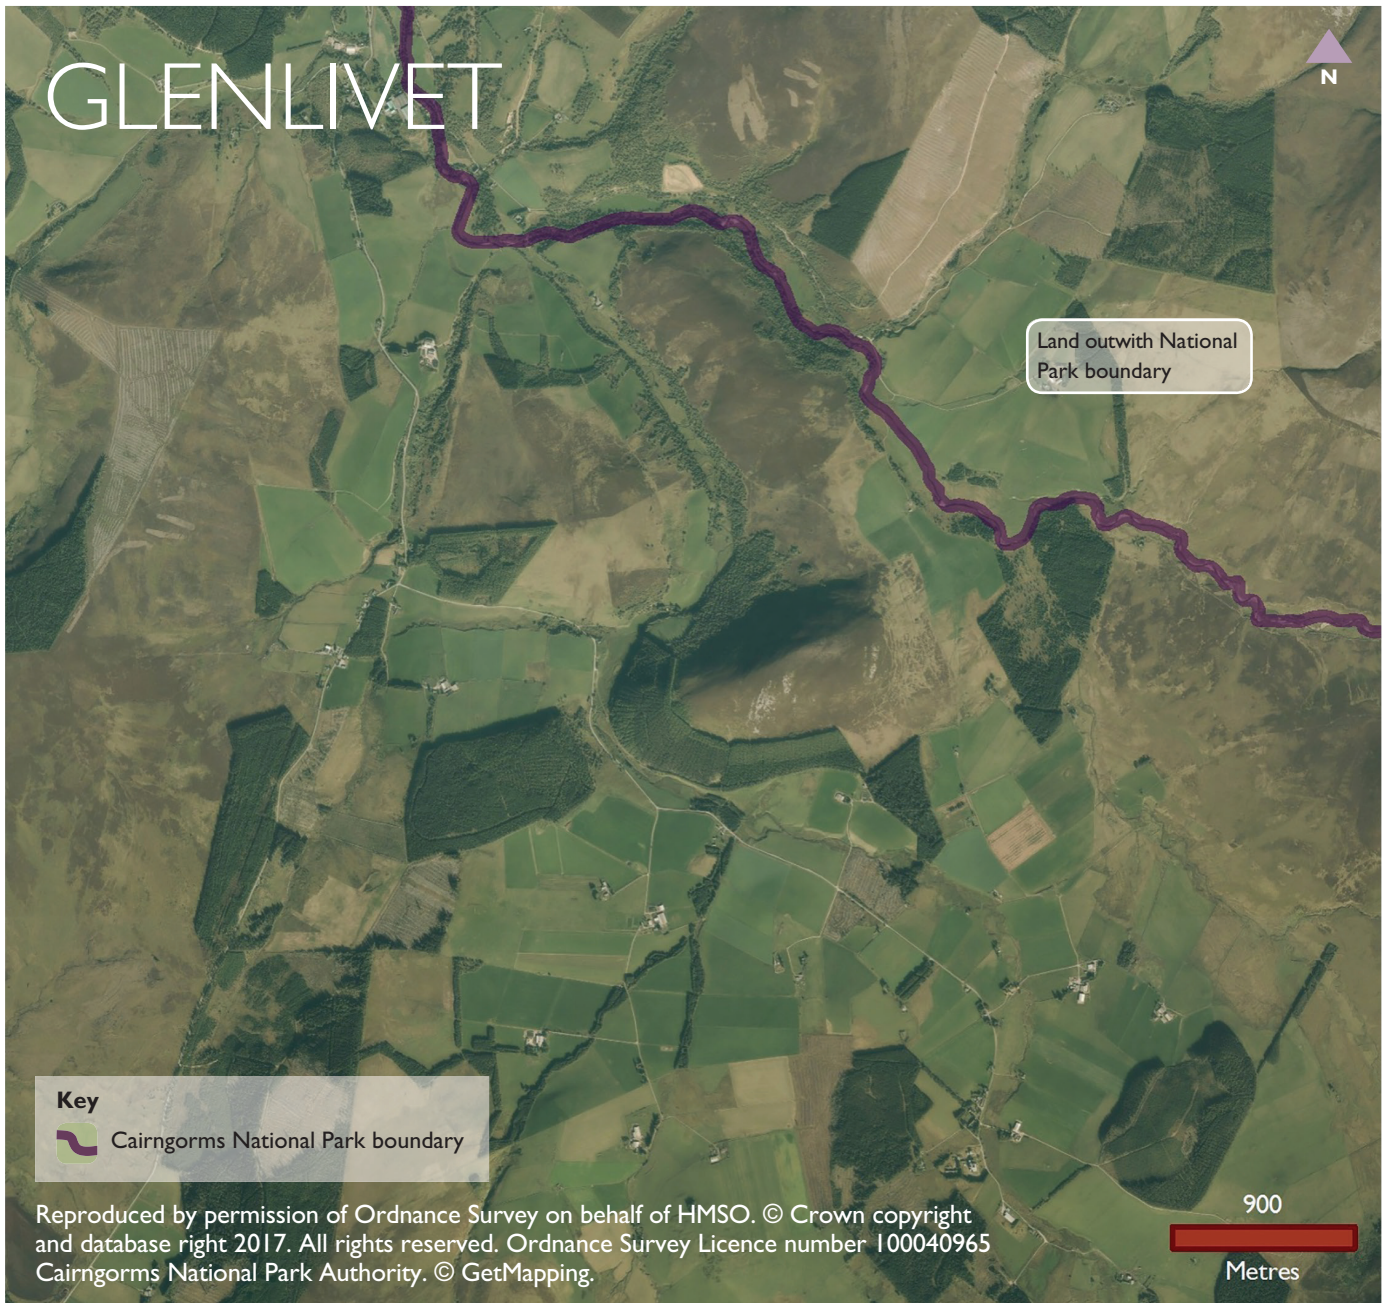

GLENLIVET

GLENLIVET is a small dispersed community located within the north of the National Park. It has an economy based on tourism and the whisky industry. With no defined settlement boundary, and no new development allocations, development here should be of a small-scale, organic nature designed to meet local need.

Proposed objectives

- Facilitate appropriate economic growth that supports the local community
- Support small-scale organic growth through the Local Development Plan's housing policy

How should
Glenlivet
develop in
the future?