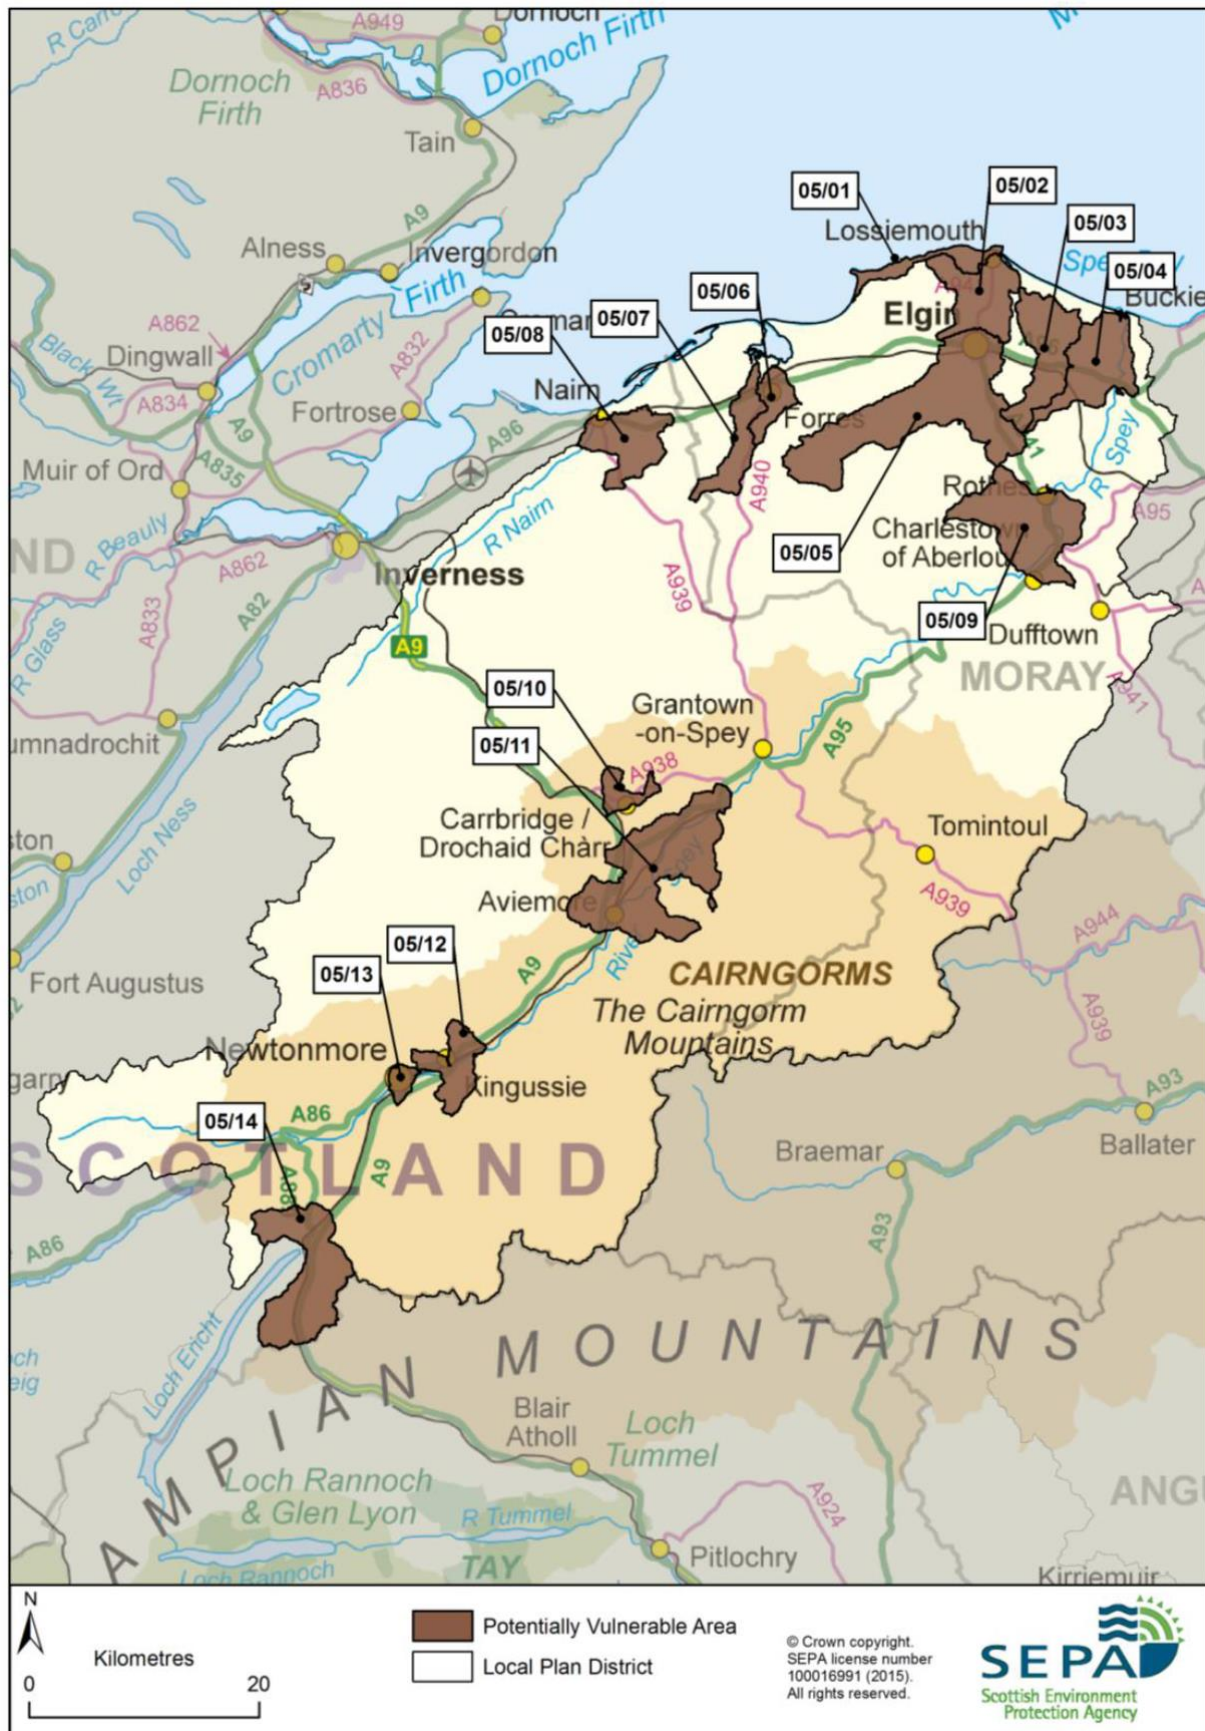

AGENDA ITEM 5

APPENDIX 2

POTENTIALLY VULNERABLE AREAS BY LOCAL PLAN DISTRICT

PVAs in Findhorn, Nairn & Speyside Local Plan District

PVAs in North East Local Plan District

PVAs in Tay Local Plan District