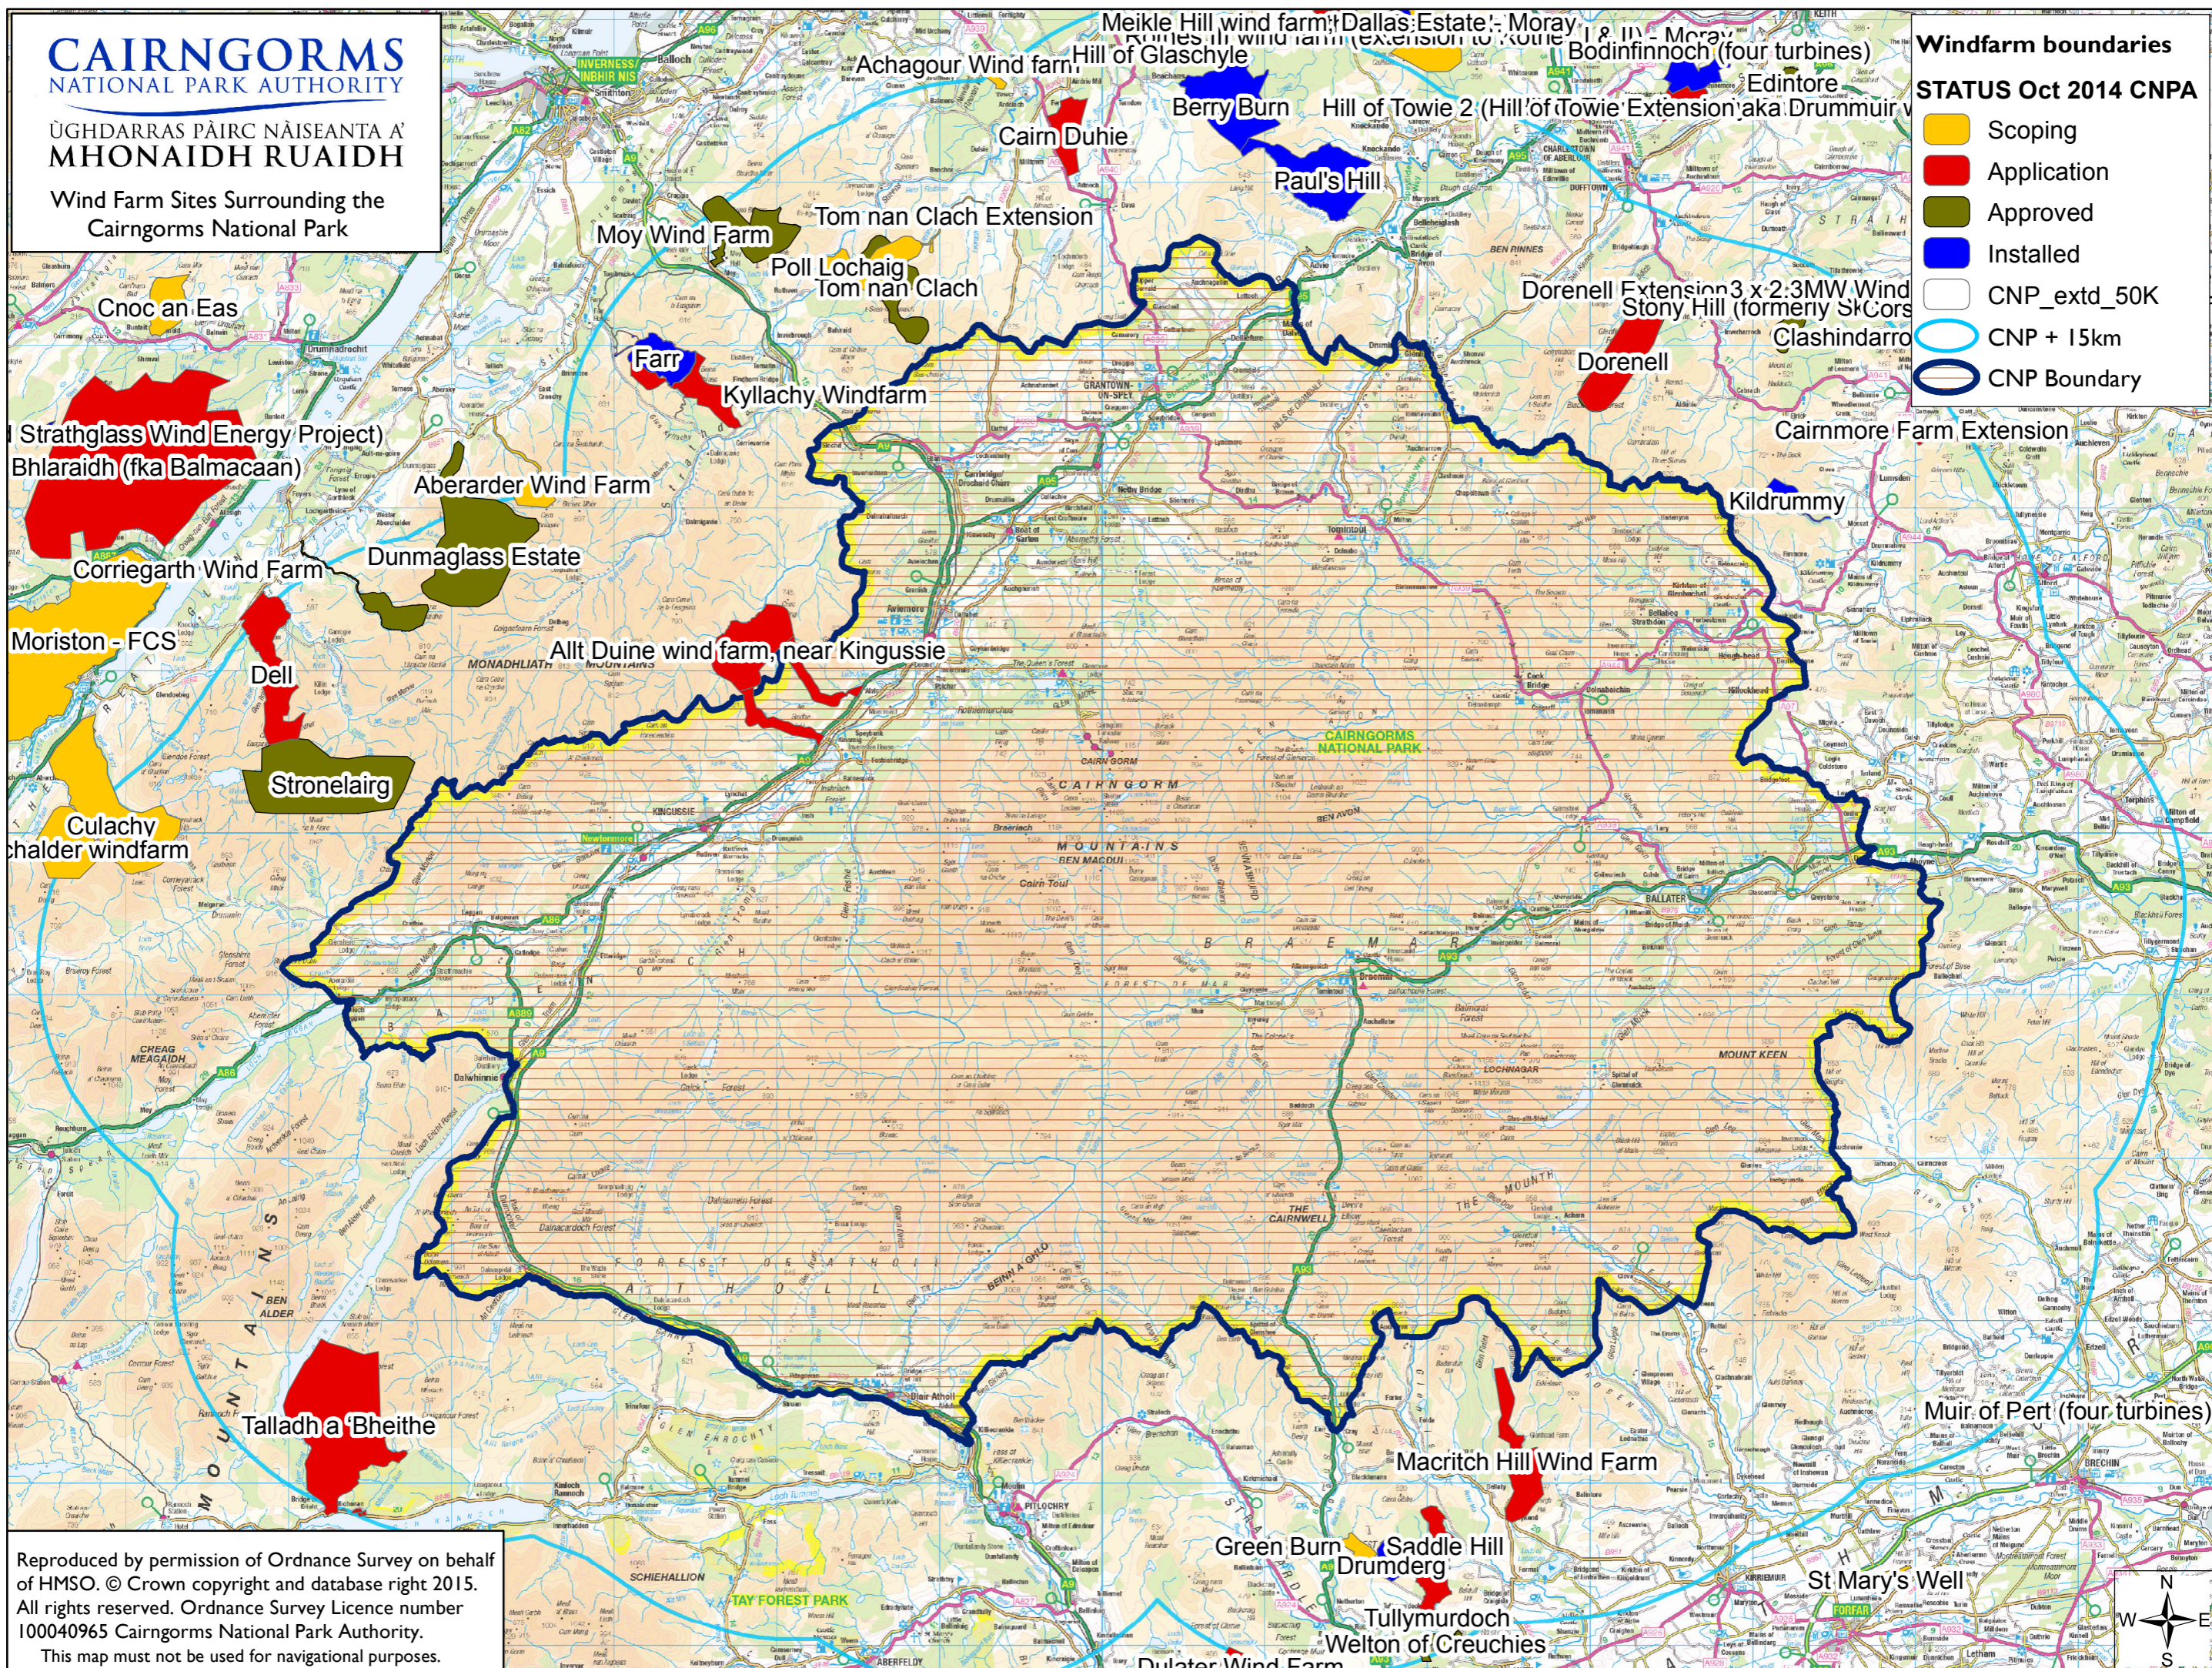

# **AGENDA ITEM 6**

## **APPENDIX I**

**2015/0027/PAC**

# **WIND FARM SITES MAP**

Reproduced by permission of Ordnance Survey on behalf of HMSO. © Crown copyright and database right 2015. All rights reserved. Ordnance Survey Licence number 100040965 Cairngorms National Park Authority. This map must not be used for navigational purposes.