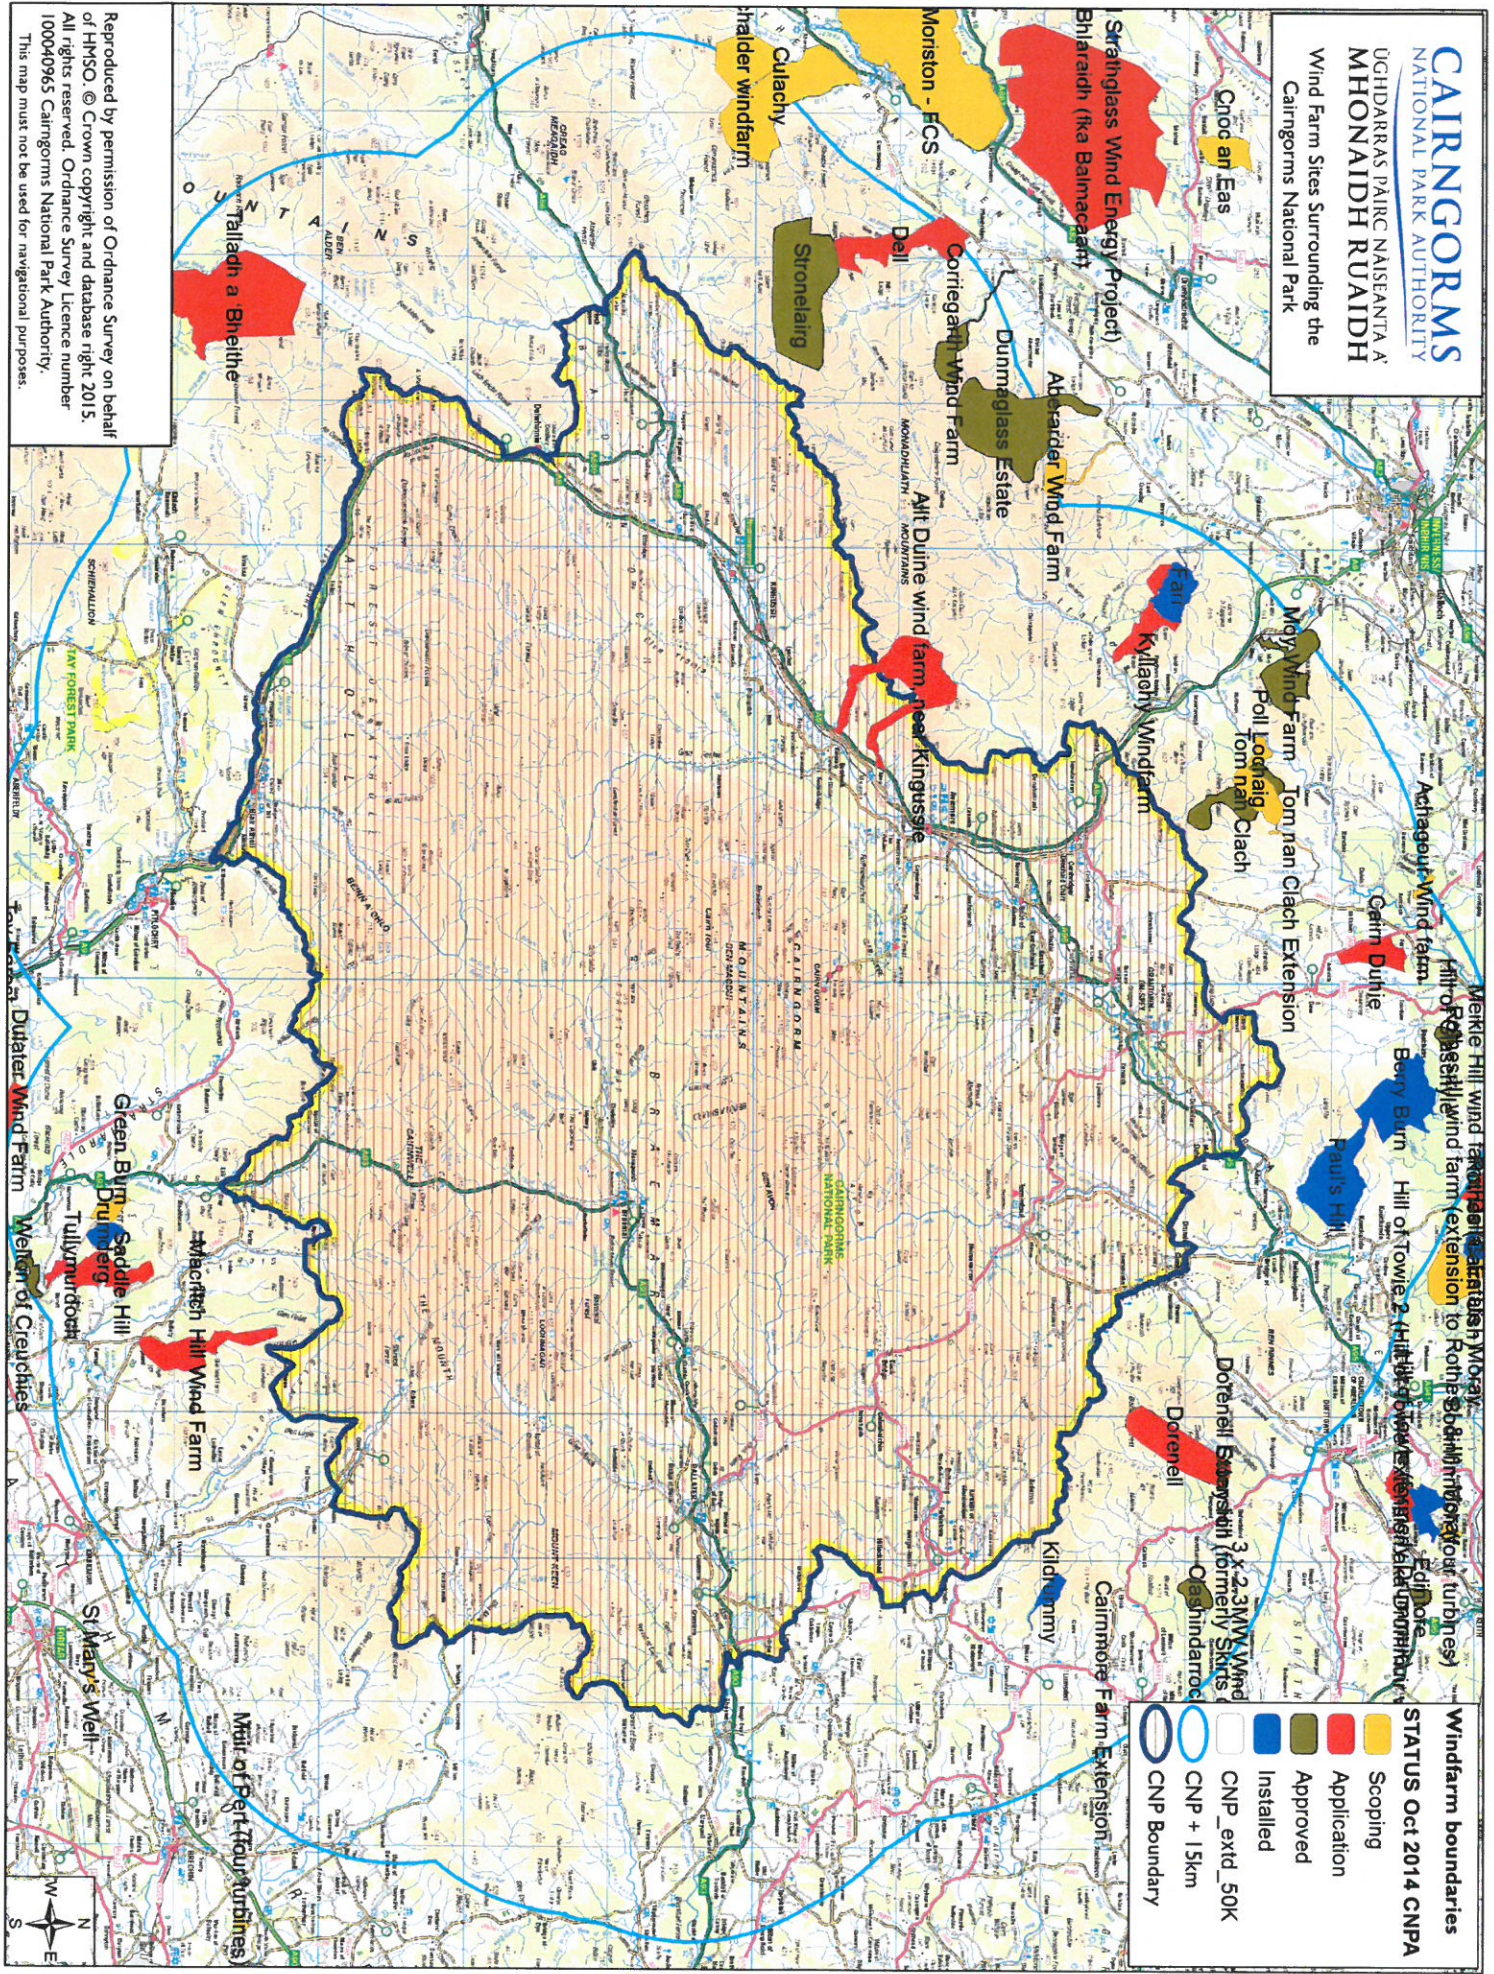

AGENDA ITEM 8

APPENDIX 2

2015/0014/PAC

WINDFARM SITES MAP

Windfarm boundaries
 STATUS Oct 2014 CNPA

- Scoping
- Application
- Approved
- Installed
- CNP_extd_50K
- CNP + 15km
- CNP Boundary

Reproduced by permission of Ordnance Survey on behalf of HMSO. © Crown copyright and database right 2015. All rights reserved. Ordnance Survey Licence number 100040965 Cairngorms National Park Authority. This map must not be used for navigational purposes.