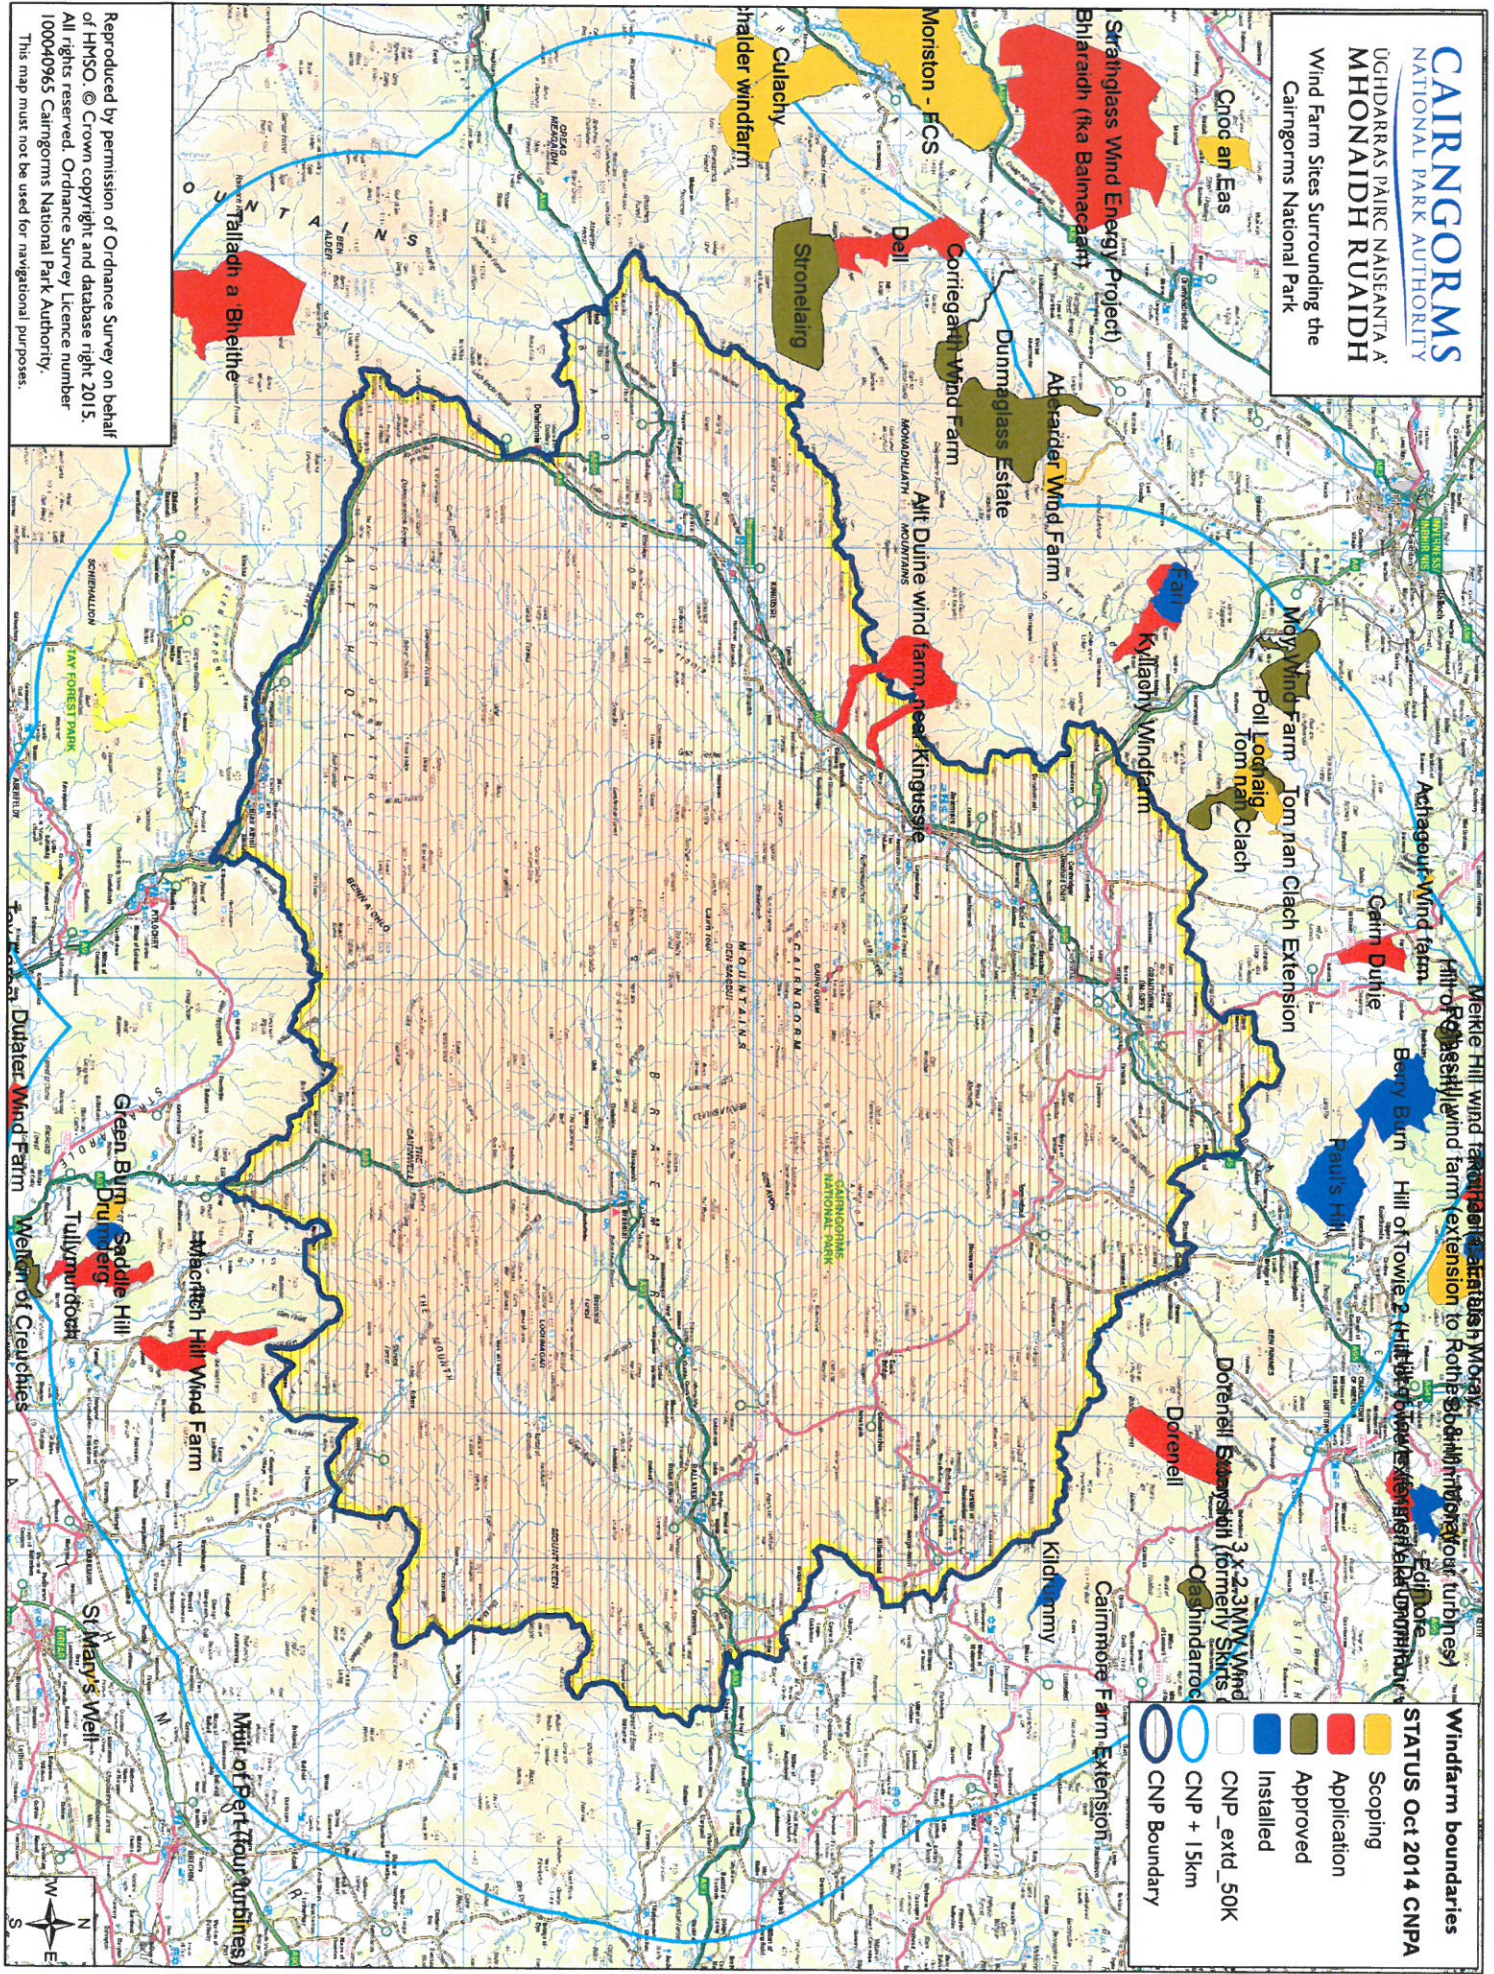

AGENDA ITEM 9

APPENDIX I

2015/0015/PAC

WINDFARM SITES MAP

Windfarm boundaries
 STATUS Oct 2014 CNPA

- Scoping
- Application
- Approved
- Installed
- CNP + 15km
- CNP + 50km
- CNP Boundary

Reproduced by permission of Ordnance Survey on behalf of HMSO. © Crown copyright and database right 2015. All rights reserved. Ordnance Survey Licence number 100040965 Cairngorms National Park Authority. This map must not be used for navigational purposes.