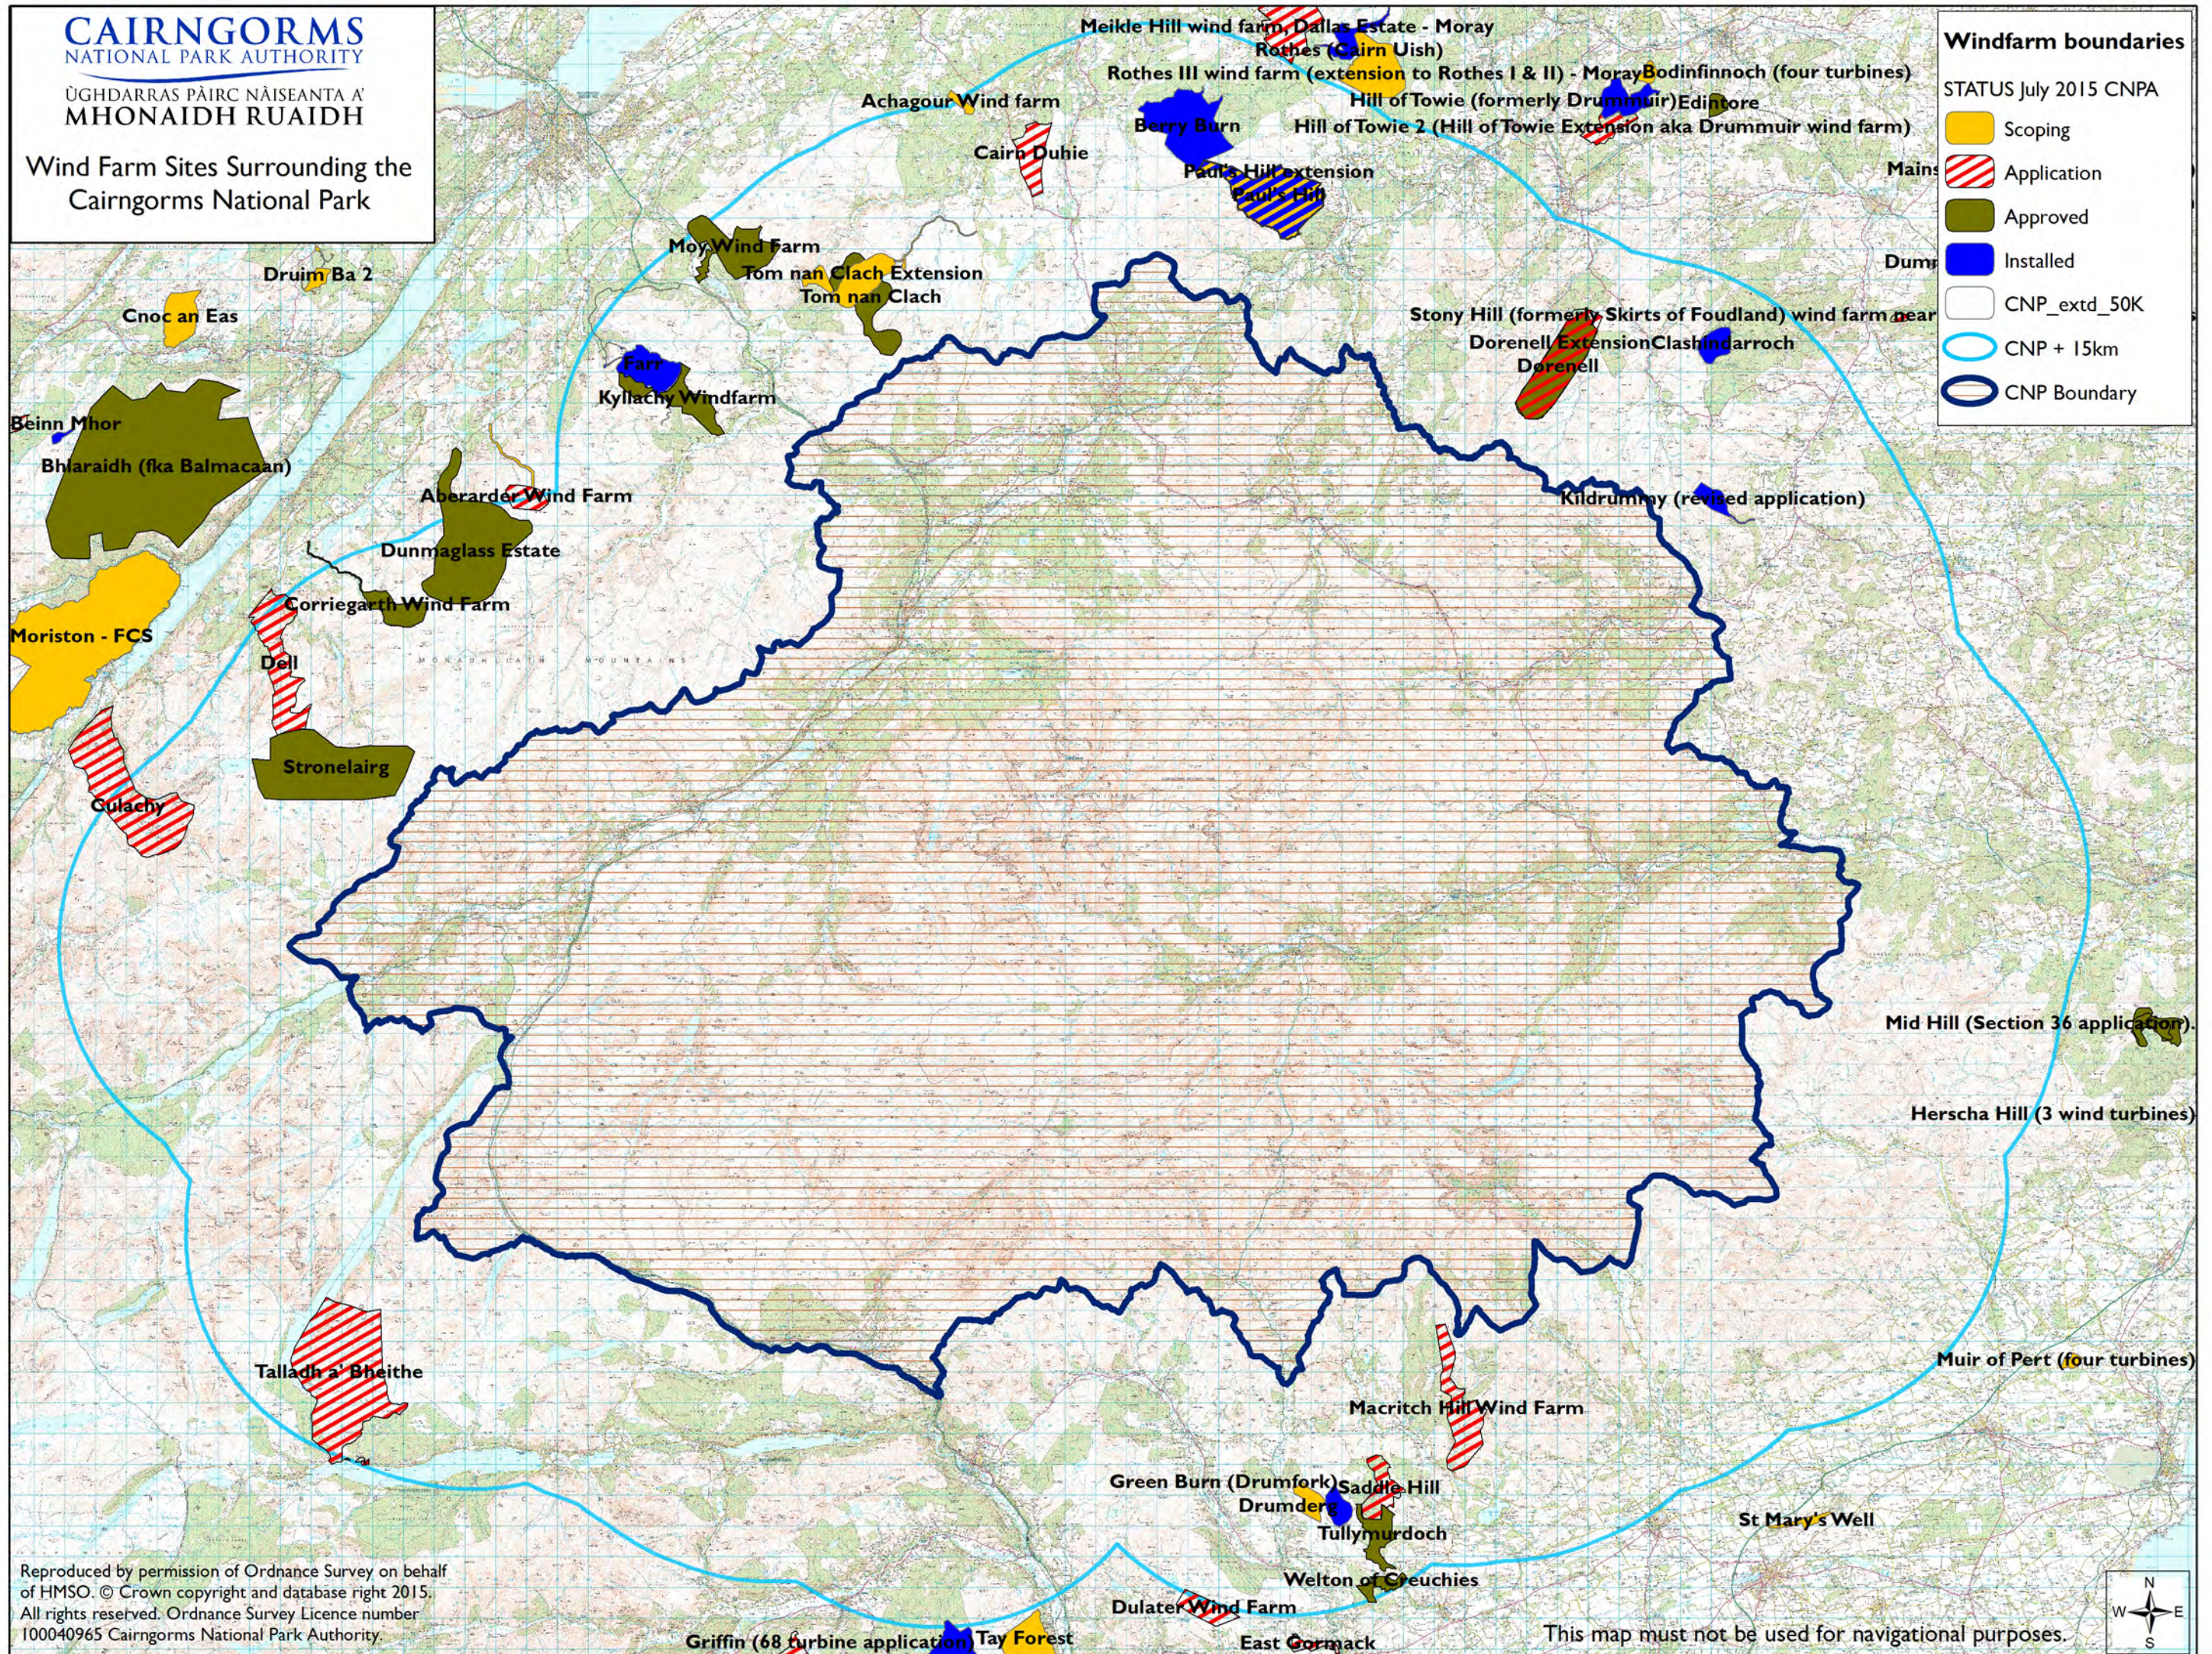

AGENDA ITEM 13

WINDFARM MAP

FOR INFORMATION

Wind Farm Sites Surrounding the Cairngorms National Park

Reproduced by permission of Ordnance Survey on behalf of HMSO. © Crown copyright and database right 2015. All rights reserved. Ordnance Survey Licence number 100040965 Cairngorms National Park Authority.

This map must not be used for navigational purposes.