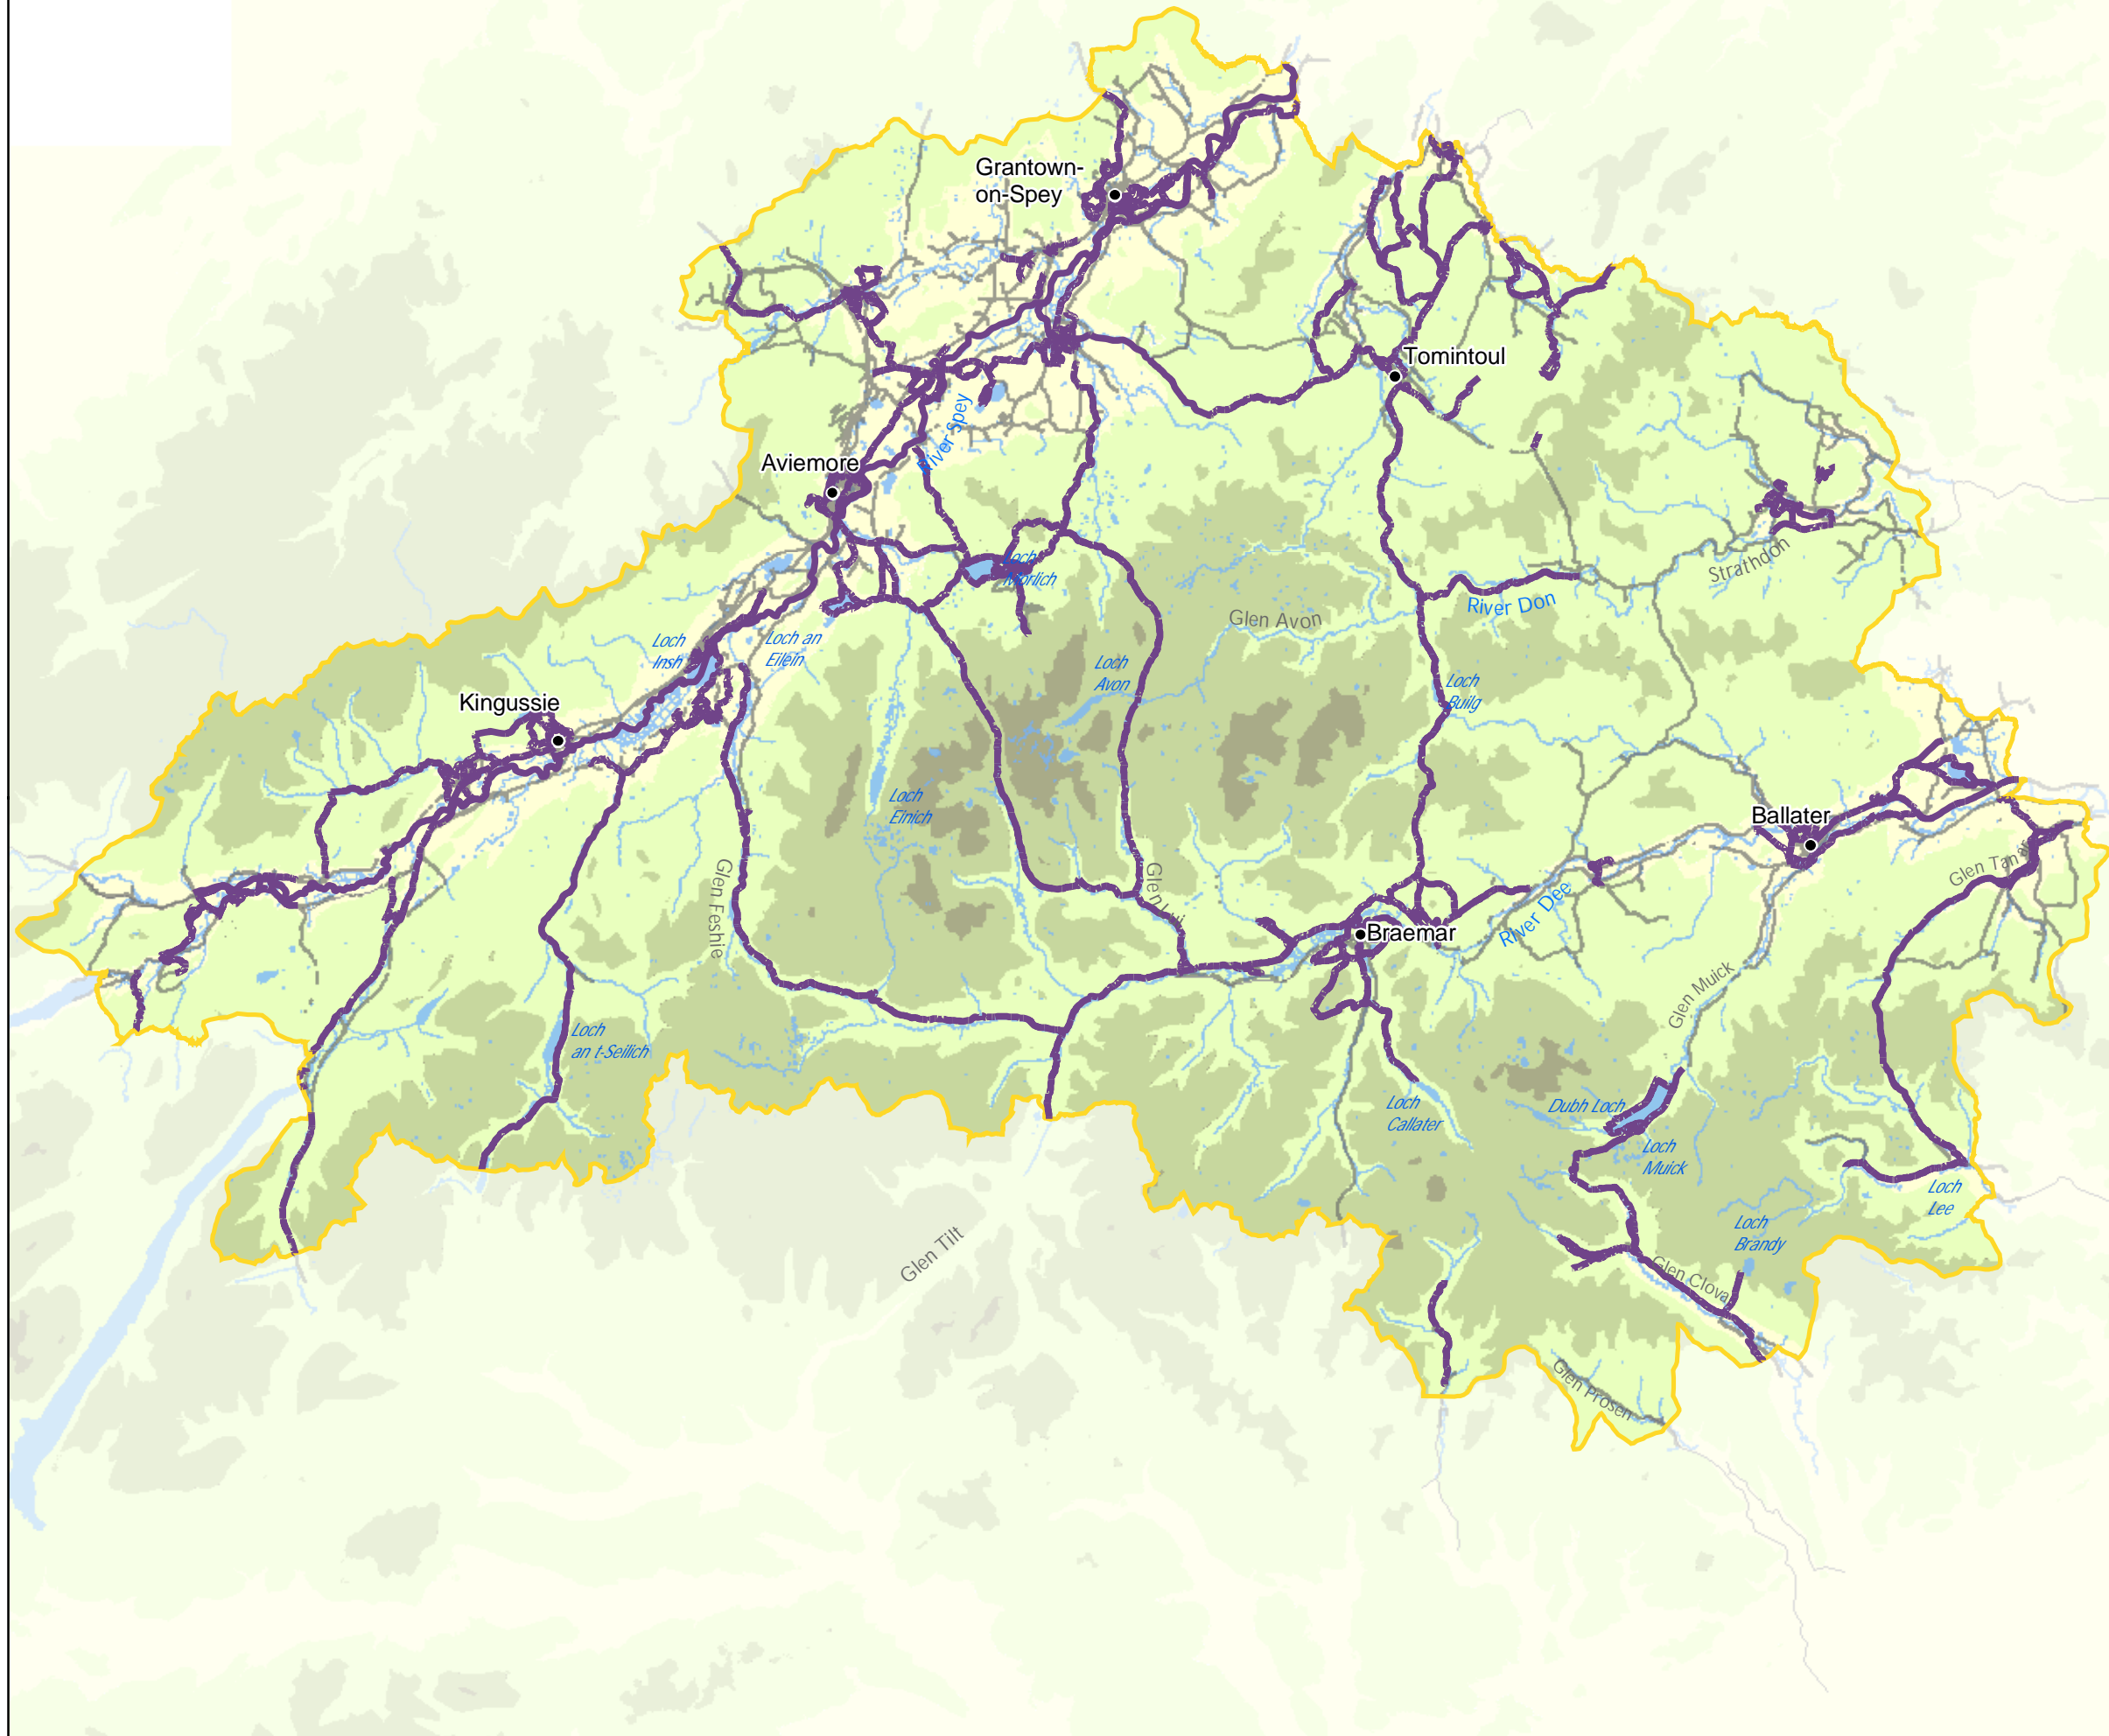

# ANNEX 1 CAIRNGORMS NATIONAL PARK CORE PATHS PLAN

### Map Legend

- Core Paths
- Cairngorms National Park
- Road
- Waterway

Reproduced by permission of Ordnance Survey on behalf of HMSO. © Crown copyright and database right 2010. All rights reserved. Ordnance Survey Licence number 100040965 Cairngorms National Park Authority.

This map must not be used for navigational purposes.