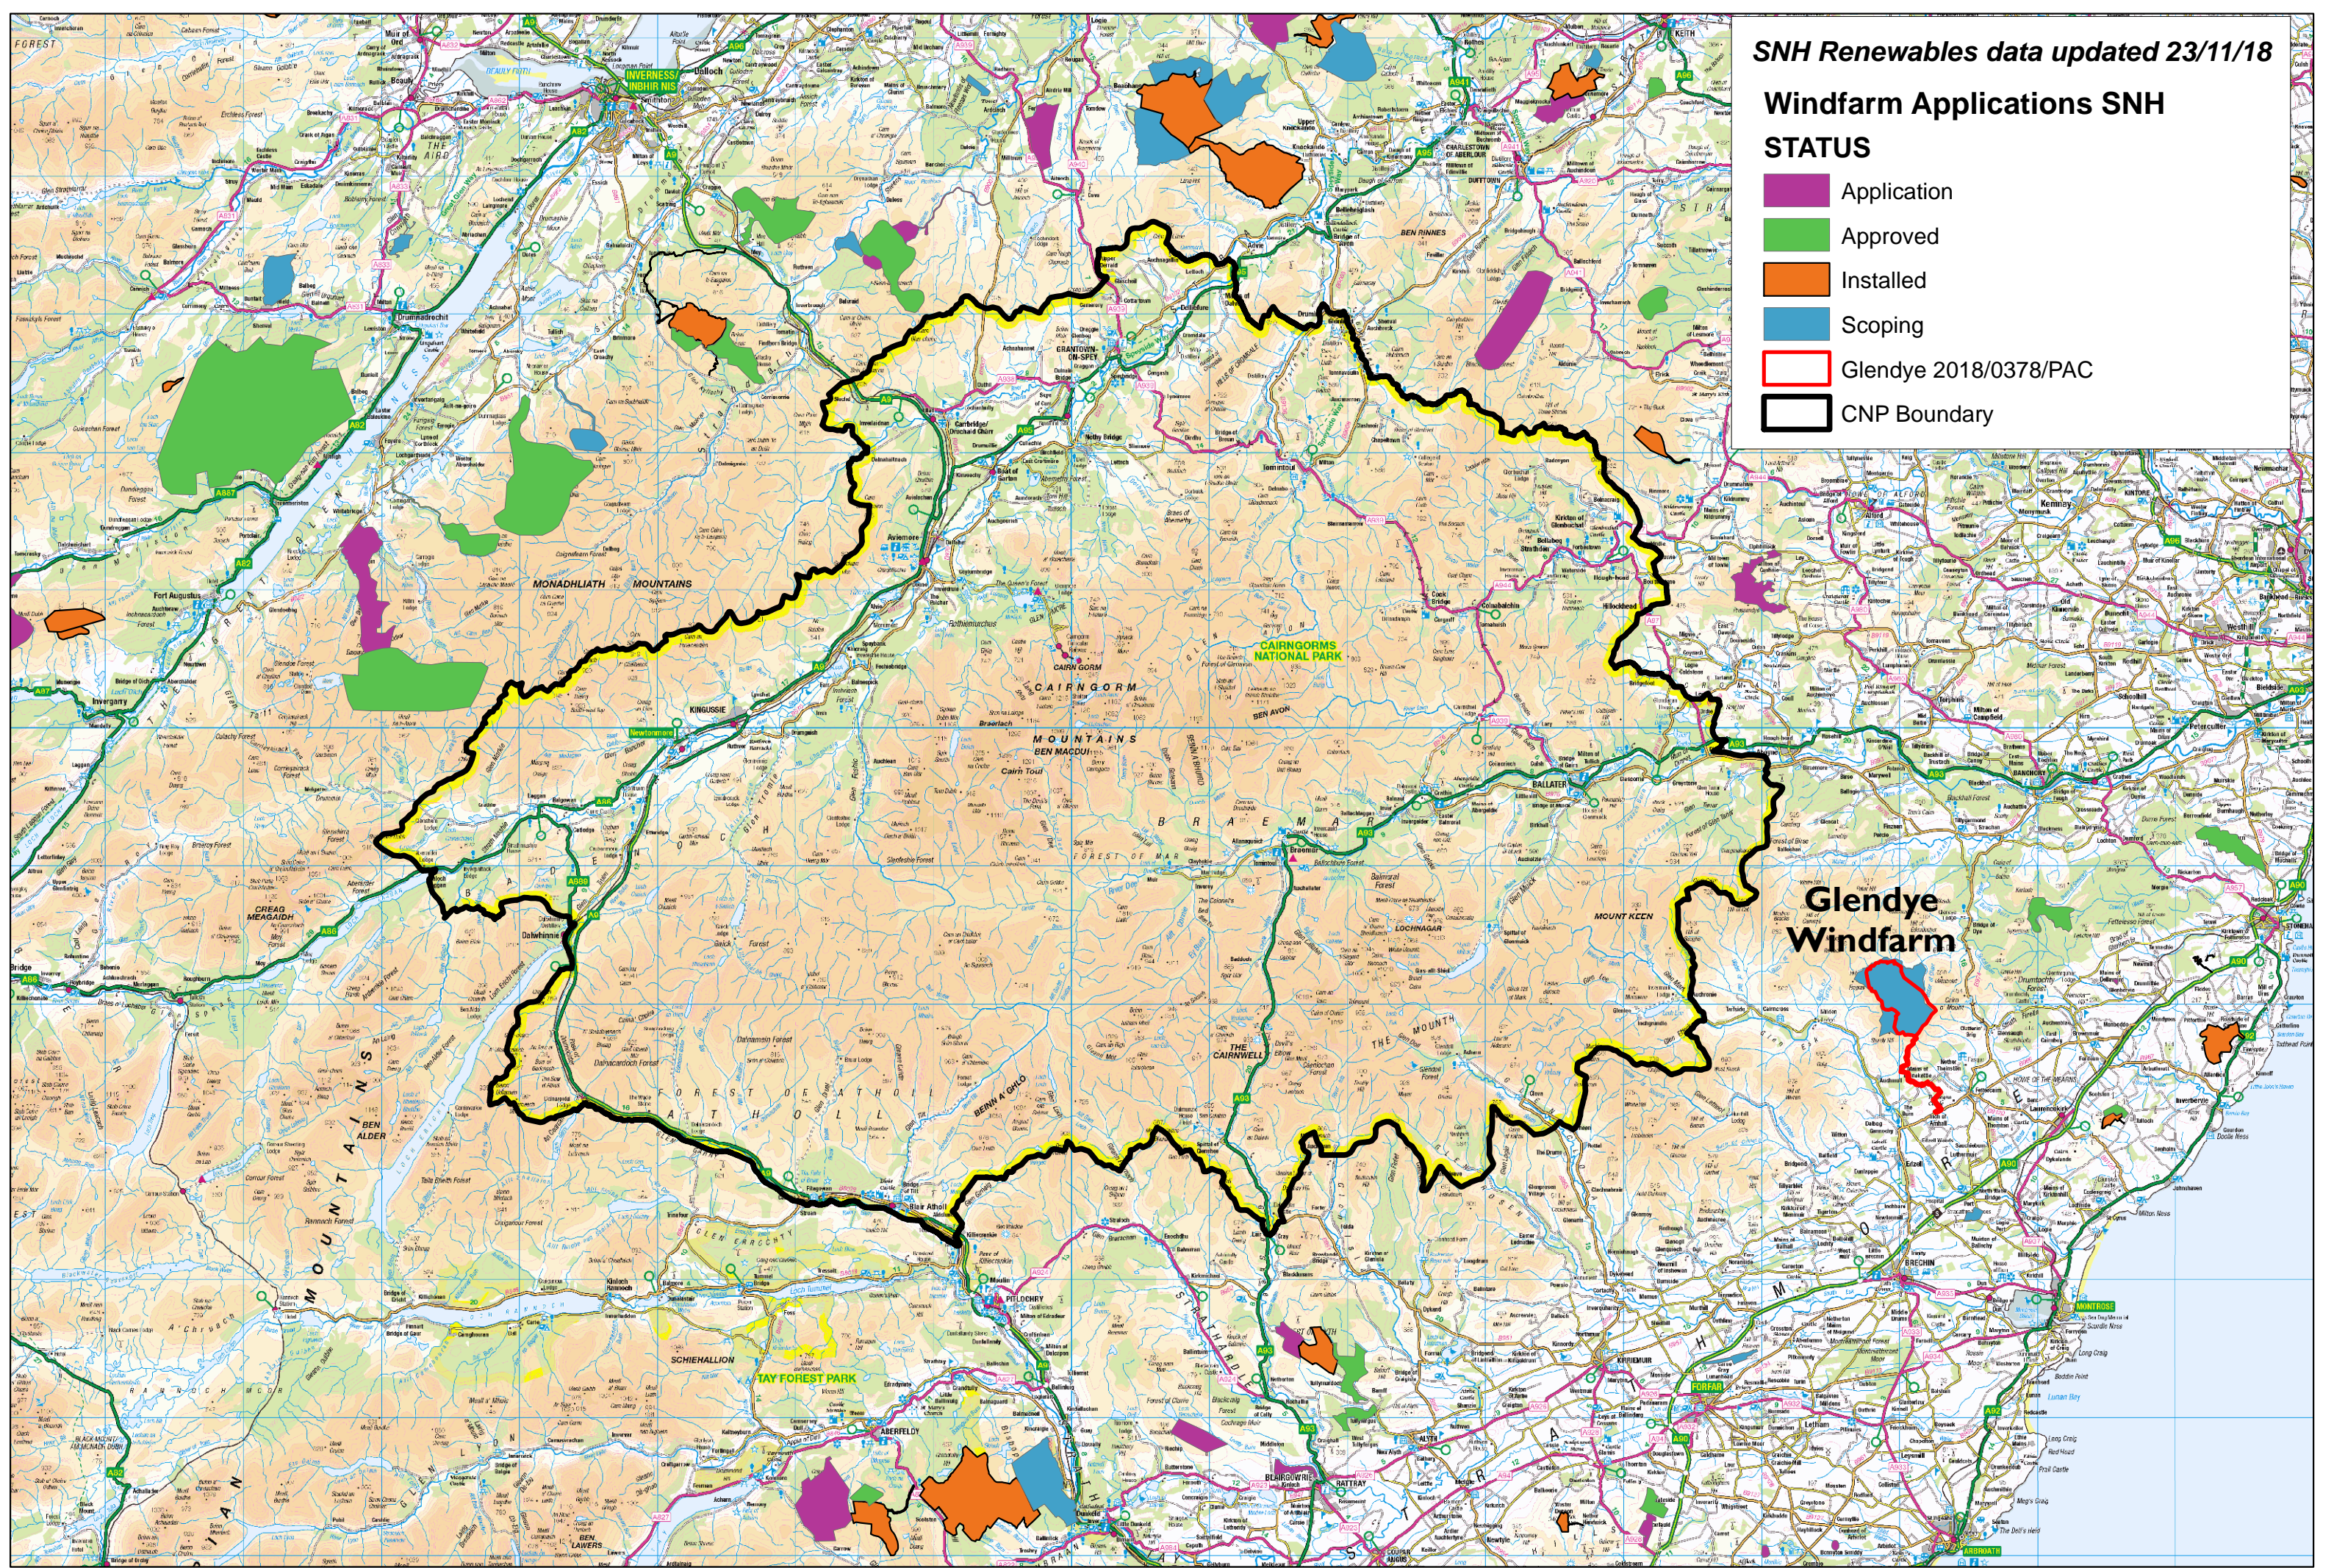

AGENDA ITEM 10

APPENDIX 2

2018/0378/PAC

**WINDFARMS AROUND THE
PARK**

SNH Renewables data updated 23/11/18

Windfarm Applications SNH

STATUS

- Application
- Approved
- Installed
- Scoping
- Glendye 2018/0378/PAC
- CNP Boundary

**Glendye
Windfarm**