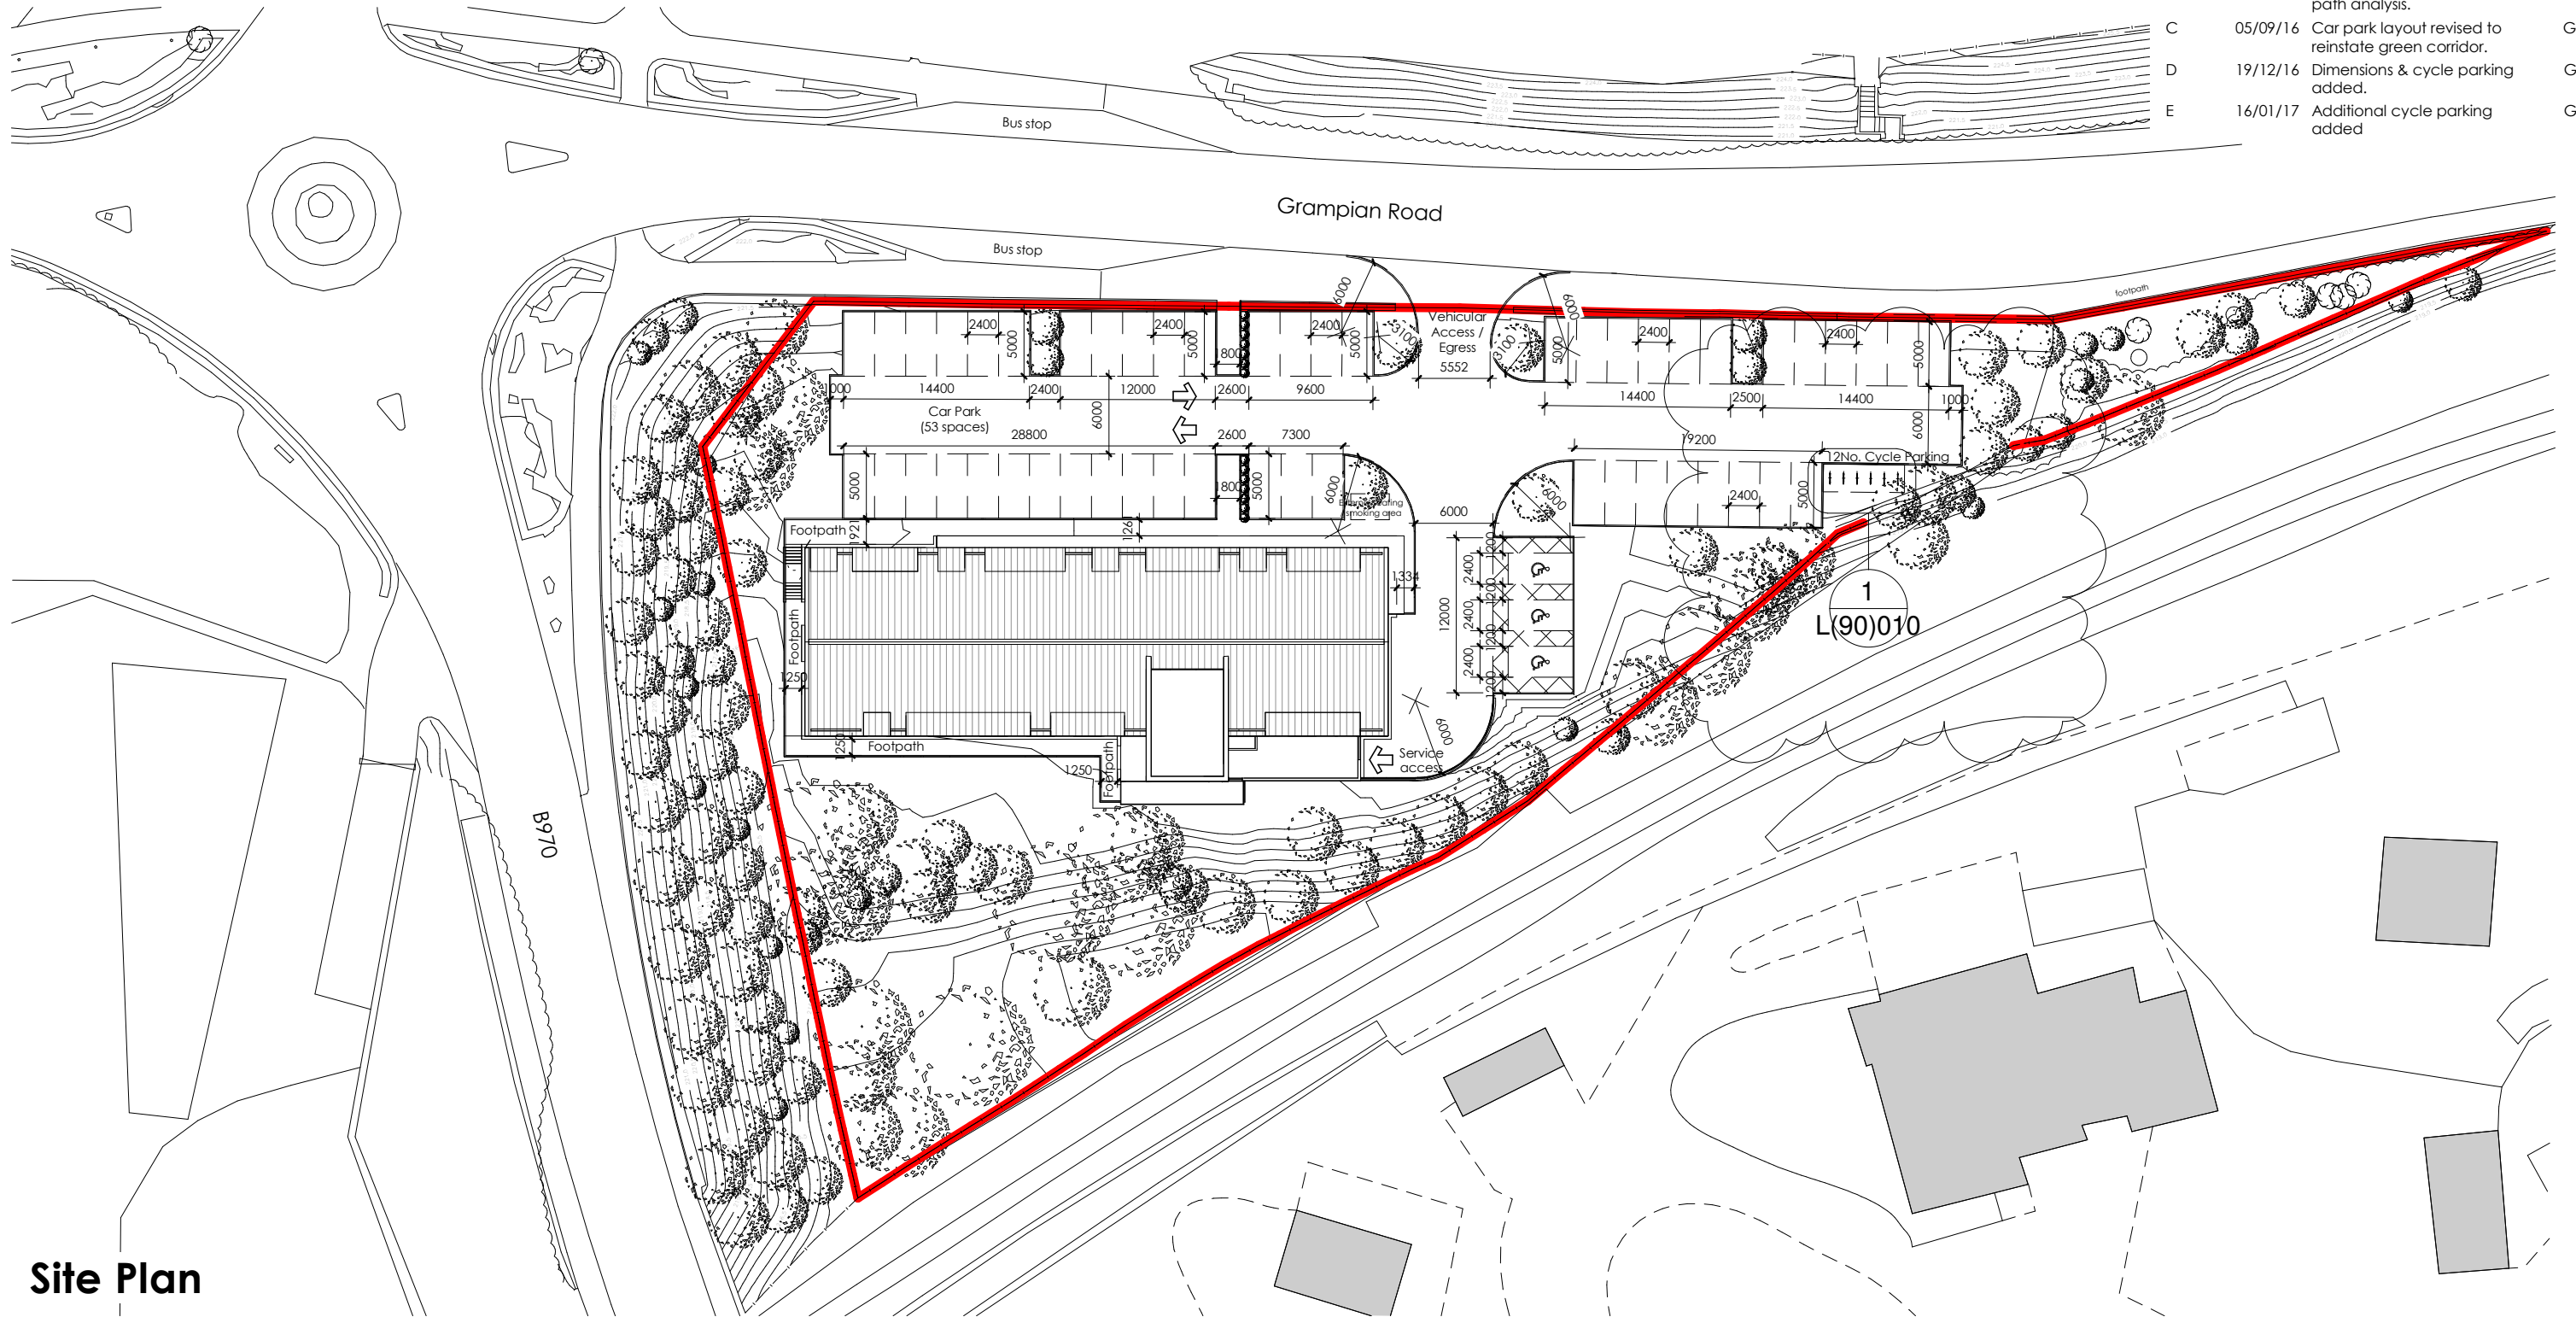

AGENDA ITEM 5

APPENDIX I

2016/0394/DET

PLANS

NOTE.

- 60 bed Premier Inn
- Thyme T2 restaurant - 54 covers
- 53 car parking spaces overall

| Revision | Date | Description | By |
|----------|----------|--|----|
| A | 16/03/16 | External seating / smoking area added. | GW |
| B | 02/08/16 | Car park layout revised to protect existing trees. Access updated following swept path analysis. | GW |
| C | 05/09/16 | Car park layout revised to reinstate green corridor. | GW |
| D | 19/12/16 | Dimensions & cycle parking added. | GM |
| E | 16/01/17 | Additional cycle parking added | GM |

Site Plan

0m 4m 8m 12m 16m 20m

Revision Date Description By

Grampian Road Elevation

Rear Elevation

South West Facing Gable

2016/0394/DET
CAIRNGORMS
NATIONAL PARK AUTHORITY

ÙGH DARRAS PÀIRC NÀISEANTA A'
MHONÀIDH RUAIDH

North East Facing Gable

| Revision | Date | Description | By |
|----------|----------|--|----|
| A | 01/02/16 | Sections extended. | GW |
| B | 07/02/16 | Section D-D added. | GW |
| C | 05/10/16 | Section D-D updated to correspond with current proposal. | GW |

Key @ 1:2000

Section A-A @ 1:200

Section B-B @ 1:200

Section D-D @ 1:200

Key:
 - - - Existing site topography
 - - - Outline of approved scheme - Assumed from scaled approved drawings

2016/0394/DET

CAIRNGORMS
NATIONAL PARK AUTHORITY