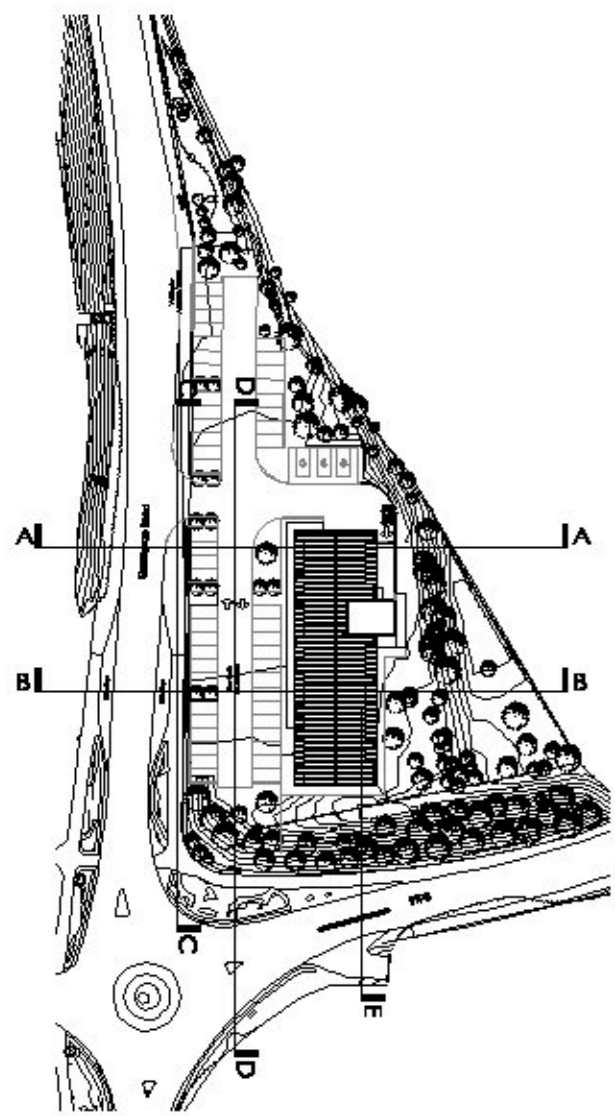

Key @ 1:2000