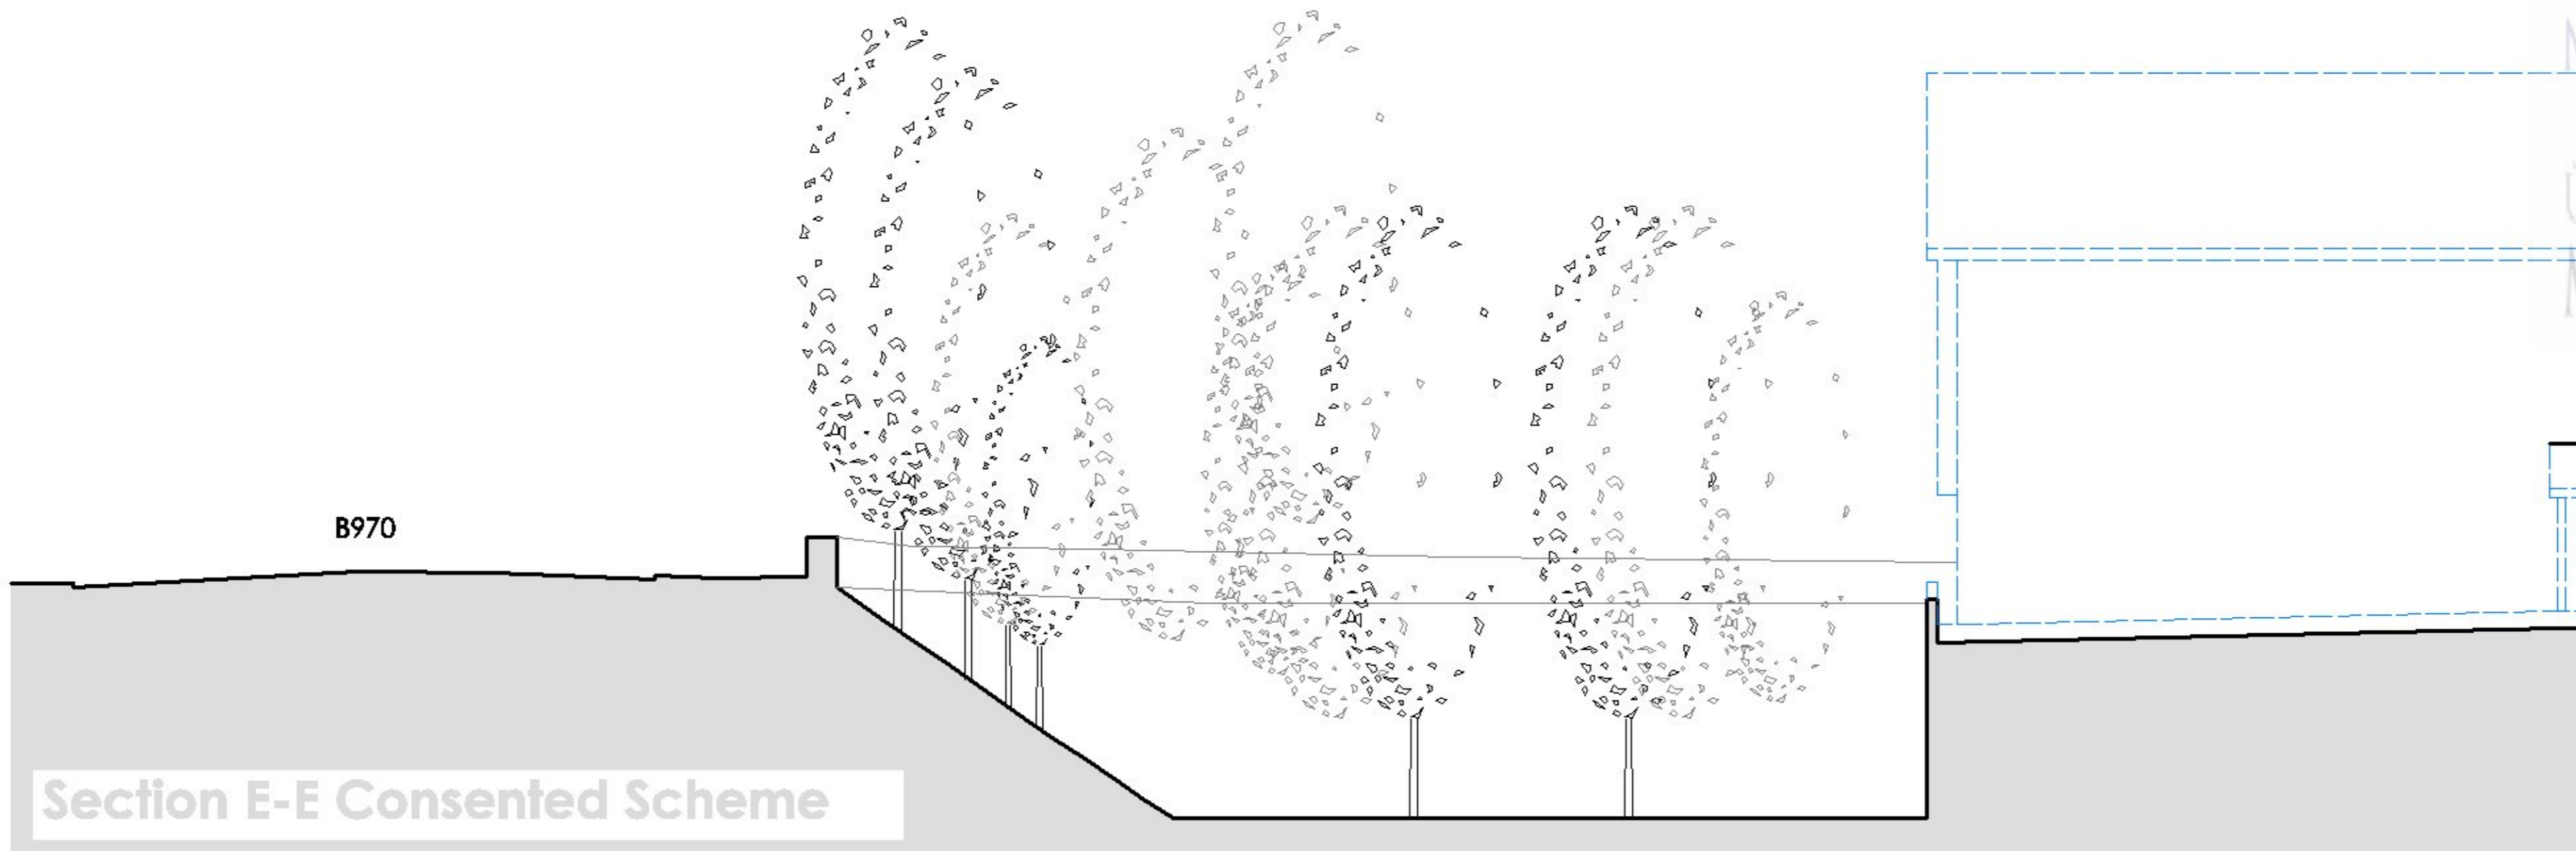

Section E-E Consented Scheme

Key:
--- Existing site topography
--- Outline of approved scheme - Assumed from scaled approved drawings