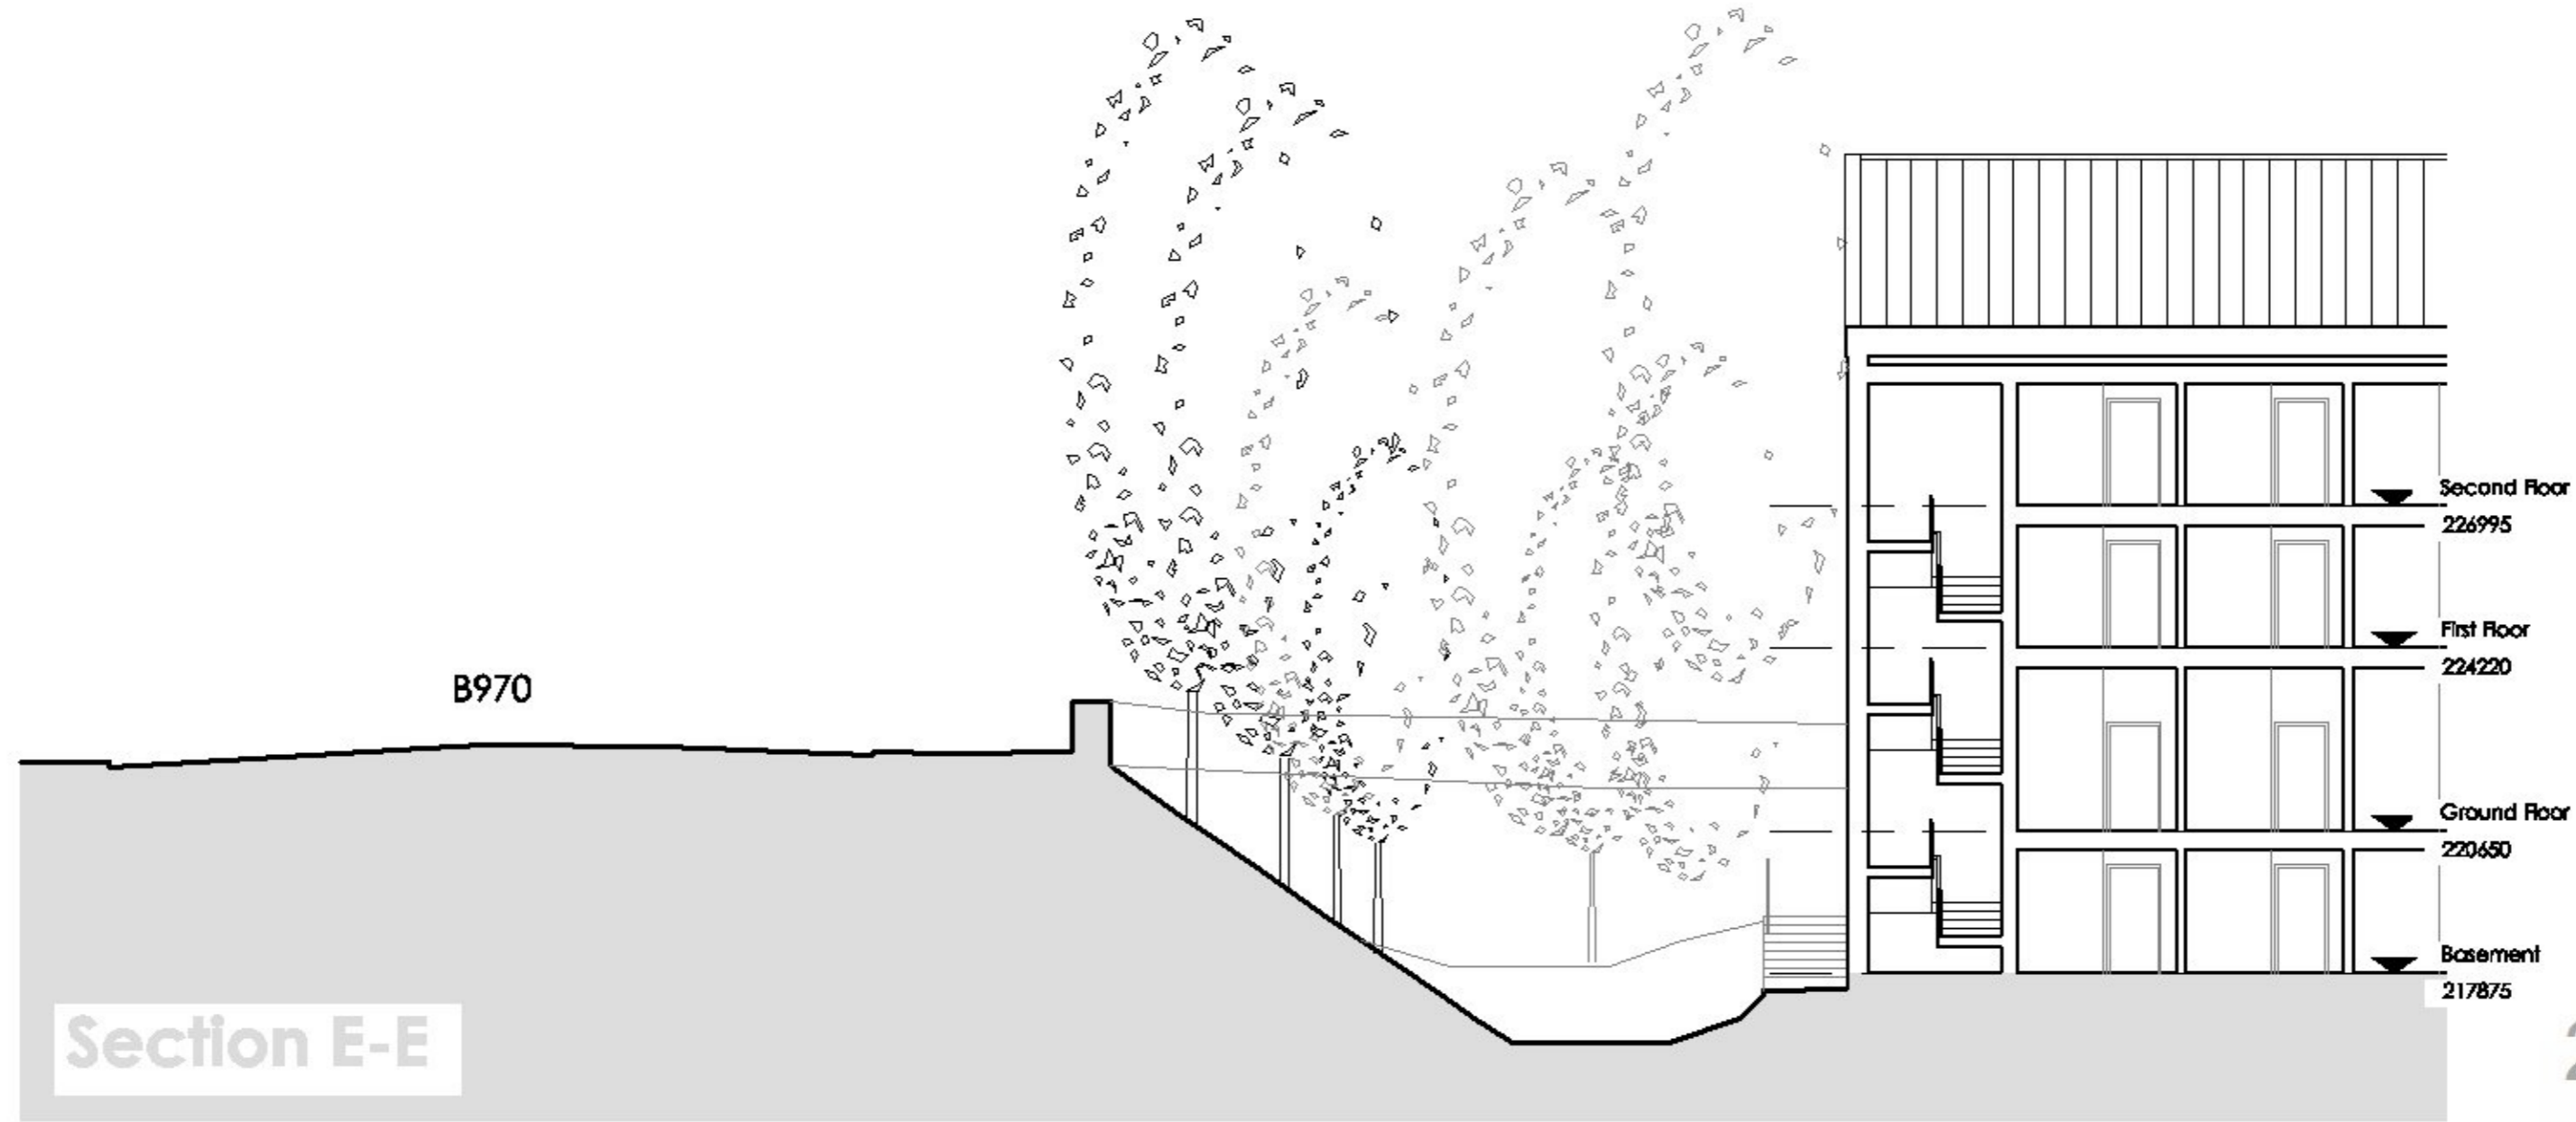

Section E-E

2016/0394/DET
CAIRNGORMS
NATIONAL PARK AUTHORITY
ÙGH DARRAS PÀIRC NÀISEANTA A'
MHONÀIDH RUAIDH