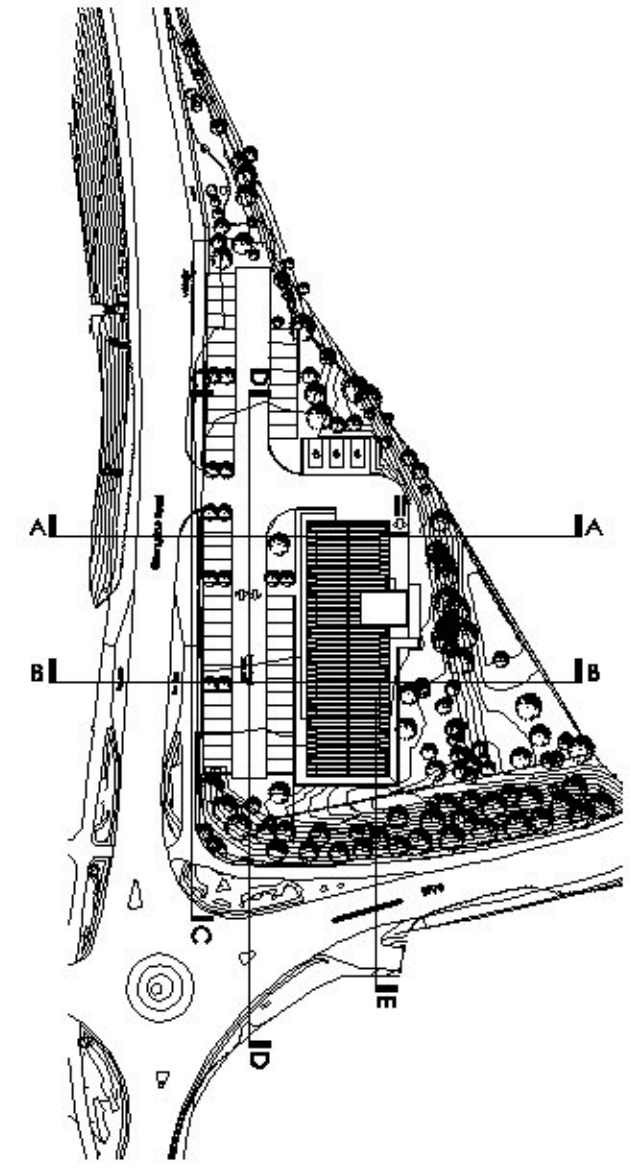

AGENDA ITEM 5

APPENDIX I

2016/0394/DET

PLANS

NOTE.

- 60 bed Premier Inn
- Thyme T2 restaurant - 54 covers
- 53 car parking spaces overall

| Revision | Date | Description | By |
|----------|----------|--|----|
| A | 16/03/16 | External seating / smoking area added. | GW |
| B | 02/08/16 | Car park layout revised to protect existing trees. Access updated following swept path analysis. | GW |
| C | 05/09/16 | Car park layout revised to reinstate green corridor. | GW |
| D | 19/12/16 | Dimensions & cycle parking added. | GM |
| E | 16/01/17 | Additional cycle parking added | GM |

Site Plan

0m 4m 8m 12m 16m 20m

Revision Date Description By

Grampian Road Elevation

Rear Elevation

South West Facing Gable

2016/0394/DET
CAIRNGORMS
NATIONAL PARK AUTHORITY

ÙGH DARRAS PÀIRC NÀISEANTA A'
MHONÀIDH RUAIDH

North East Facing Gable

| Revision | Date | Description | By |
|----------|----------|--|----|
| A | 01/02/16 | Sections extended. | GW |
| B | 07/02/16 | Section D-D added. | GW |
| C | 05/10/16 | Section D-D updated to correspond with current proposal. | GW |

Key @ 1:2000

Section A-A @ 1:200

Section B-B @ 1:200

Section D-D @ 1:200

Key:
 - - - Existing site topography
 - - - Outline of approved scheme - Assumed from scaled approved drawings

2016/0394/DET

CAIRNGORMS
NATIONAL PARK AUTHORITY