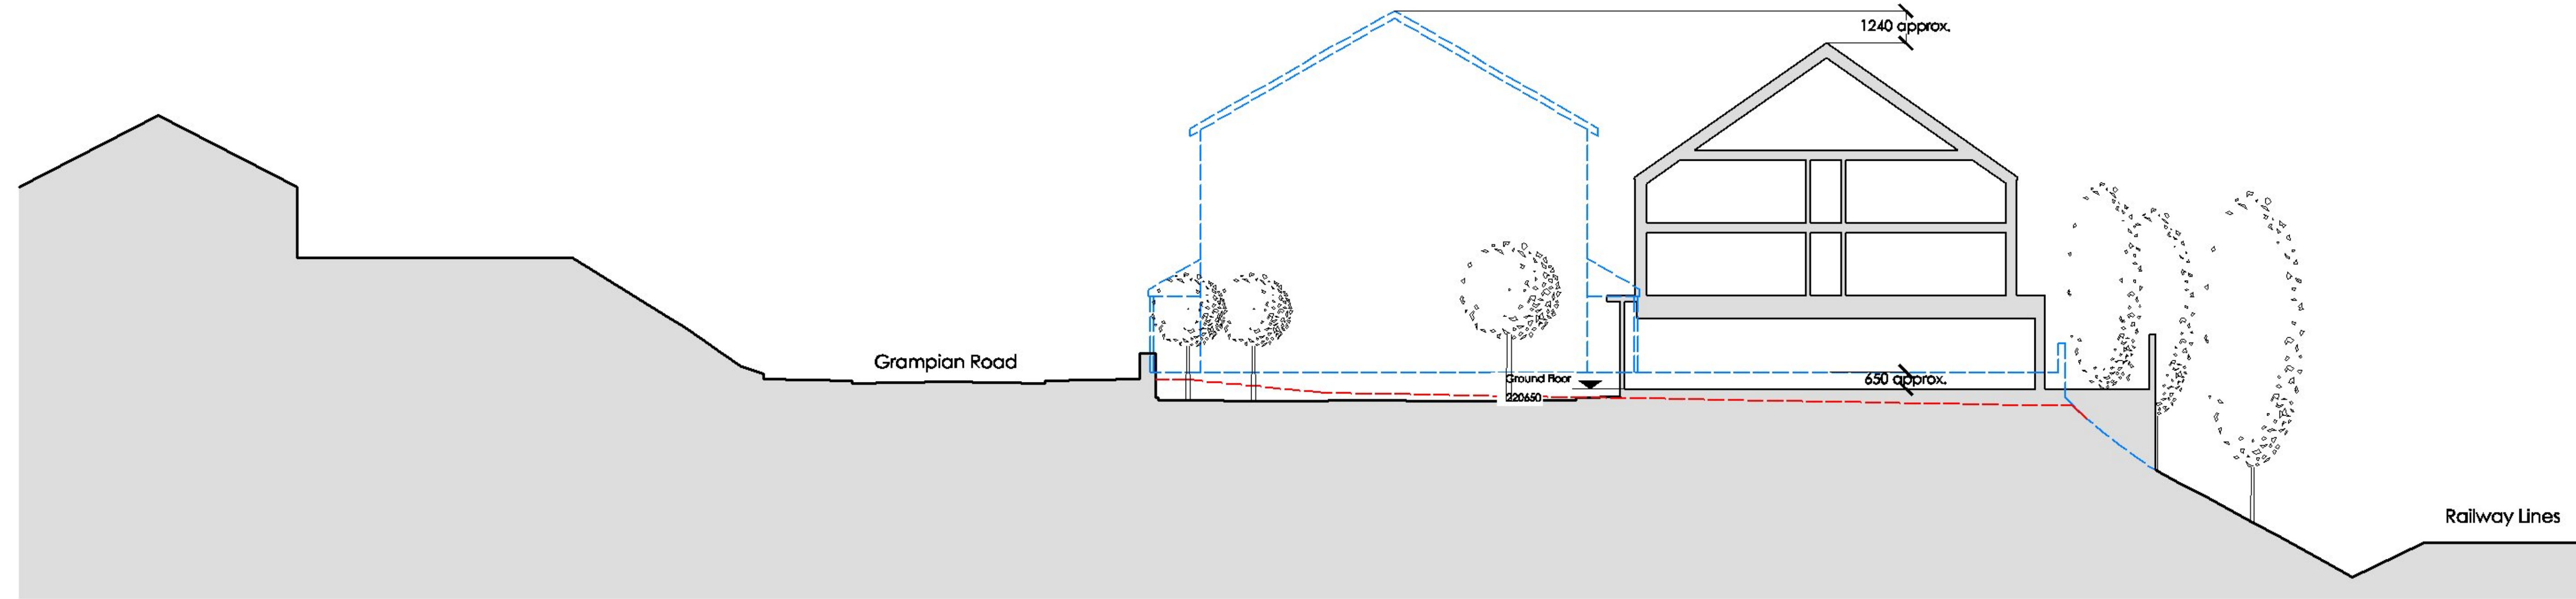

Site Plan

0m 4m 8m 12m 16m 20m

Revision Date Description By

Grampian Road Elevation

Rear Elevation

South West Facing Gable

2016/0394/DET
CAIRNGORMS
NATIONAL PARK AUTHORITY

ÙGH DARRAS PÀIRC NÀISEANTA A'
MHONÀIDH RUAIDH

North East Facing Gable

| Revision | Date | Description | By |
|----------|----------|--|----|
| A | 01/02/16 | Sections extended. | GW |
| B | 07/02/16 | Section D-D added. | GW |
| C | 05/10/16 | Section D-D updated to correspond with current proposal. | GW |

Key @ 1:2000

Section A-A @ 1:200

Section B-B @ 1:200

Section D-D @ 1:200

Key:
 - - - Existing site topography
 - - - Outline of approved scheme - Assumed from scaled approved drawings

2016/0394/DET

CAIRNGORMS
NATIONAL PARK AUTHORITY