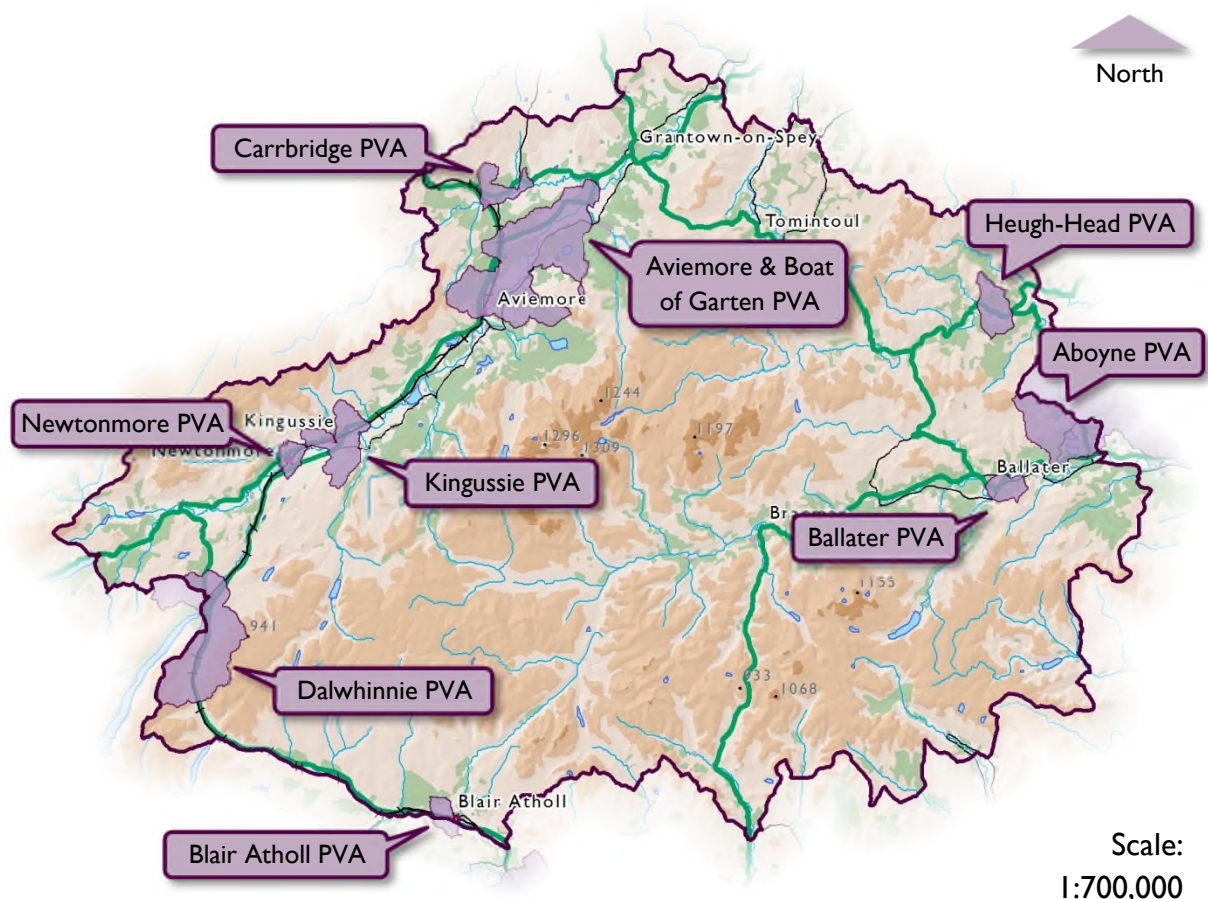

AGENDA ITEM 11

APPENDIX 1

EXISTING PVAS IN THE CAIRNGORMS NATIONAL PARK

Scale:
1:700,000