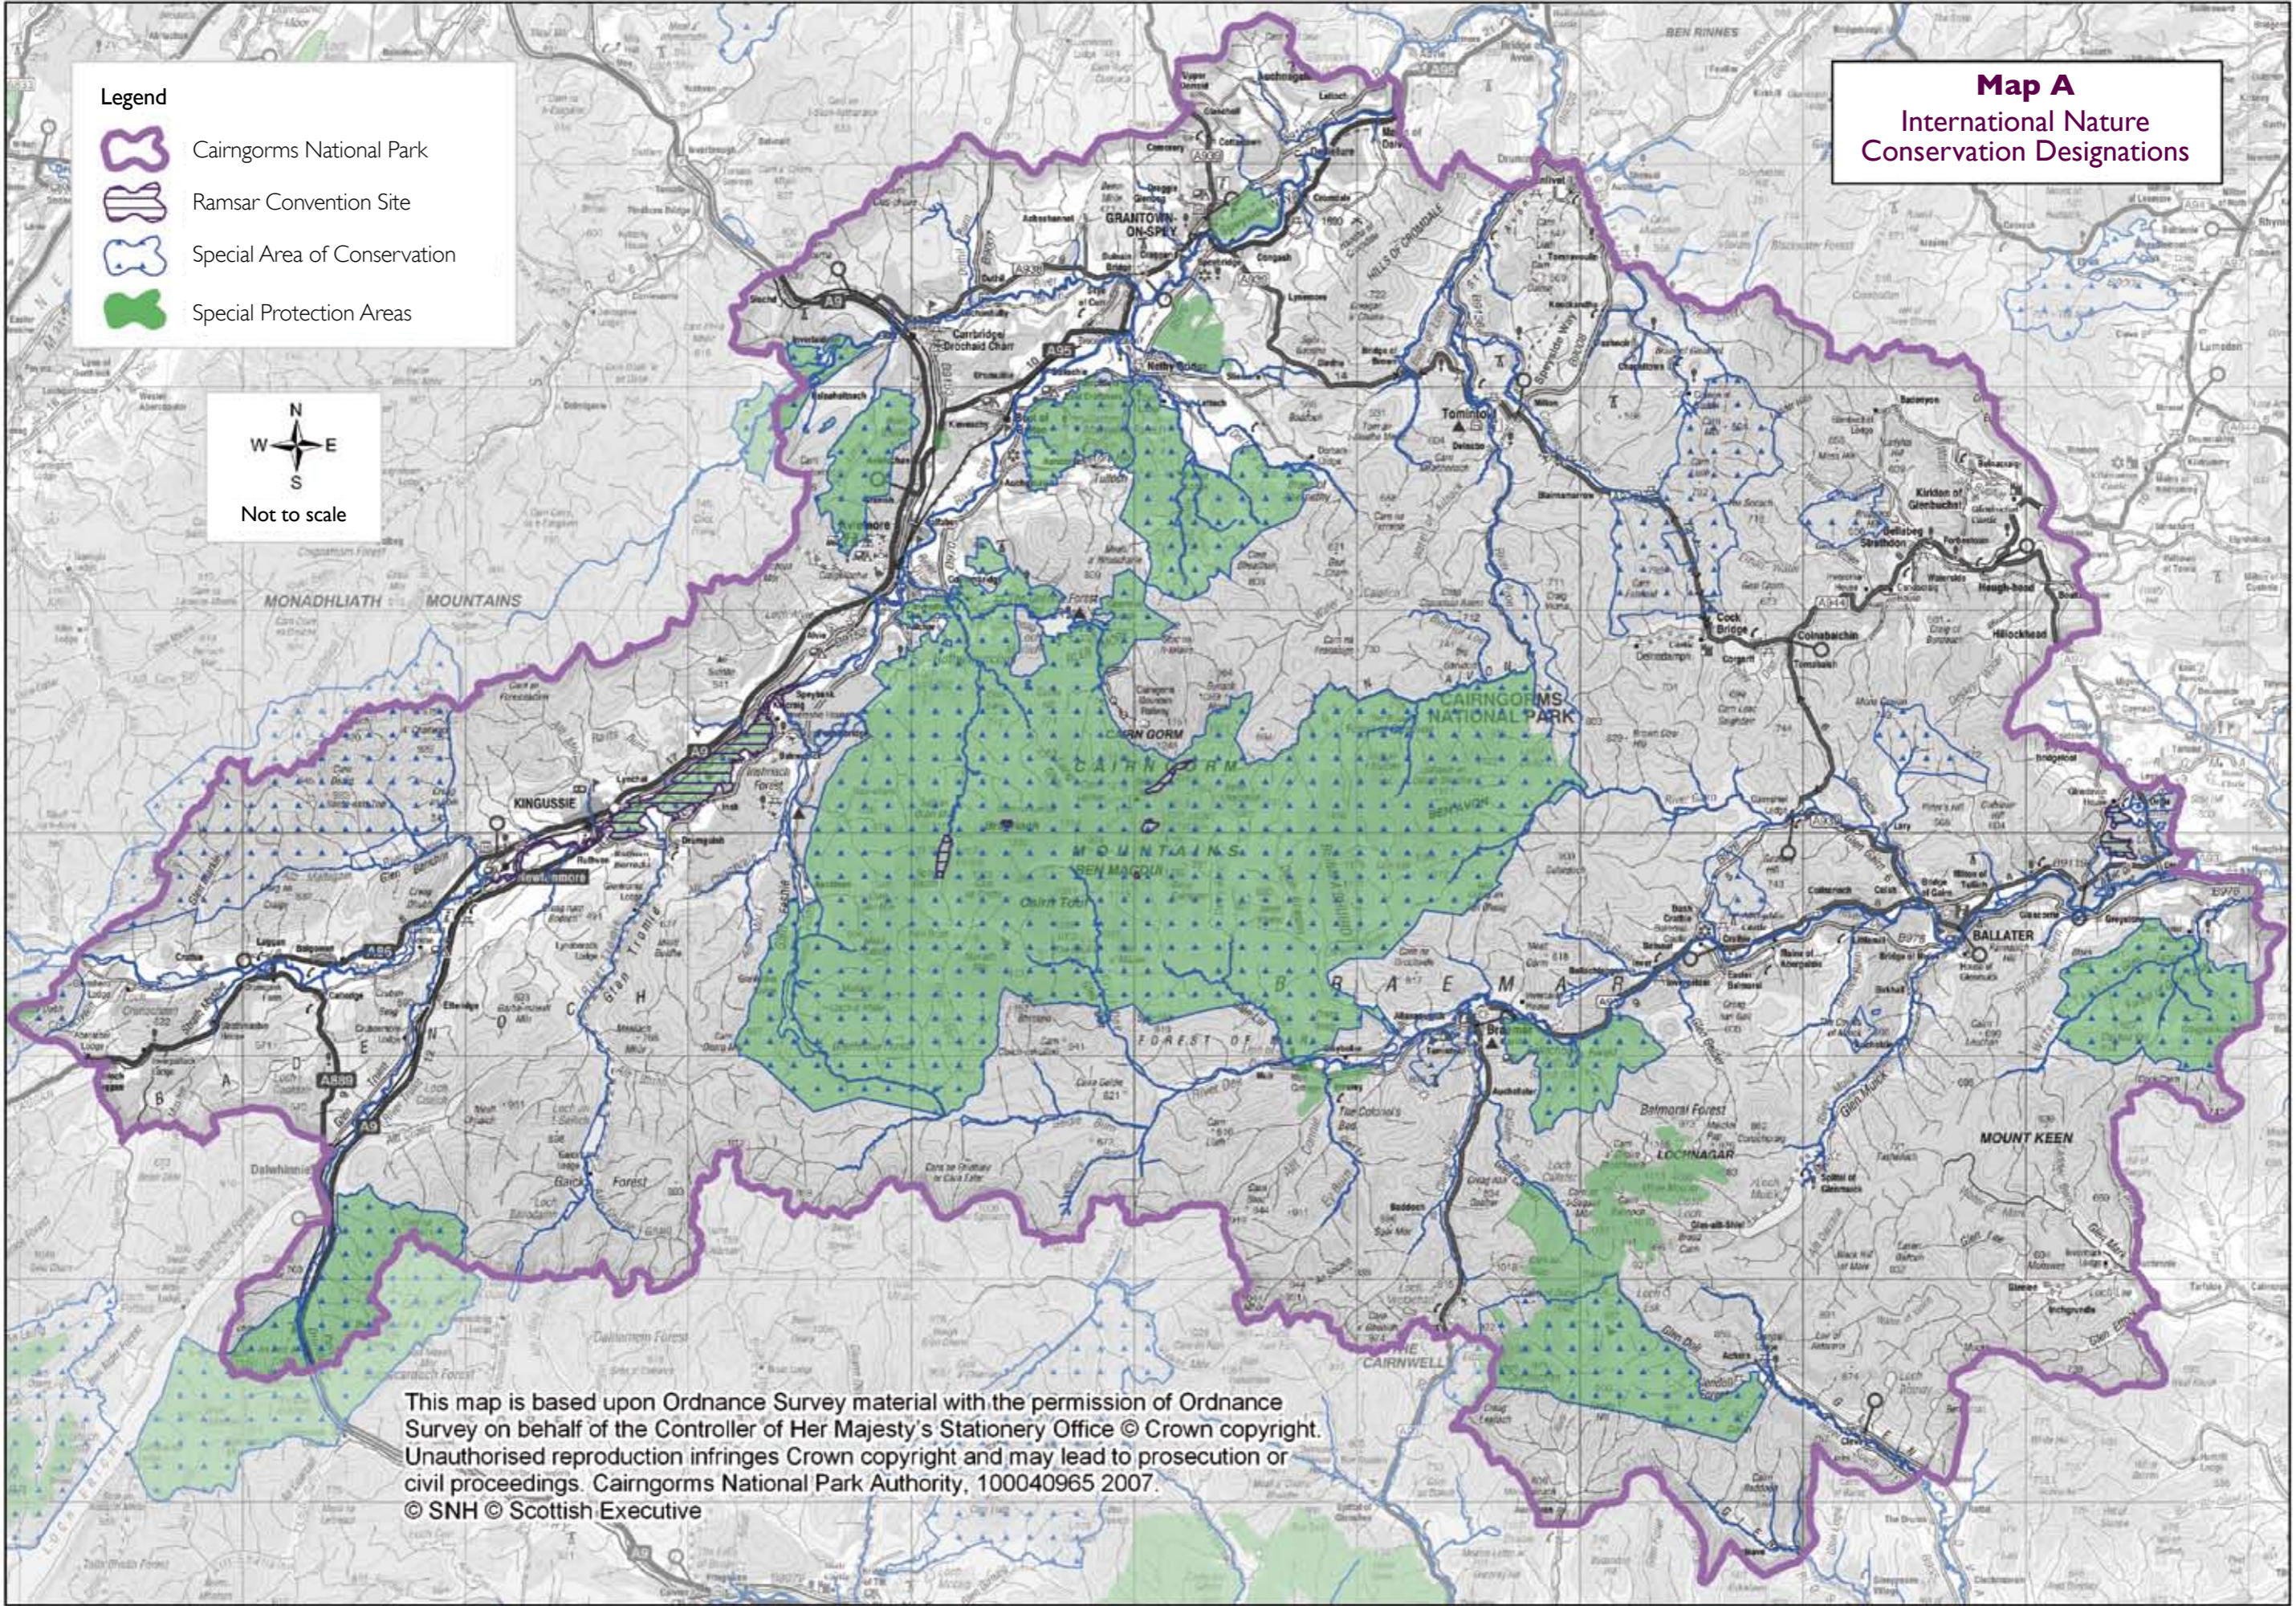

Map A
International Nature
Conservation Designations

- Legend**
-  Cairngorms National Park
 -  Ramsar Convention Site
 -  Special Area of Conservation
 -  Special Protection Areas

This map is based upon Ordnance Survey material with the permission of Ordnance Survey on behalf of the Controller of Her Majesty's Stationery Office © Crown copyright. Unauthorised reproduction infringes Crown copyright and may lead to prosecution or civil proceedings. Cairngorms National Park Authority, 100040965 2007.
© SNH © Scottish Executive

Legend

-  Cairngorms National Park
-  National Nature Reserve
-  Sites of Special Scientific Interest

Not to scale

Map B
Sites of Special Scientific Interest and National Nature Reserves

This map is based upon Ordnance Survey material with the permission of Ordnance Survey on behalf of the Controller of Her Majesty's Stationery Office © Crown copyright. Unauthorised reproduction infringes Crown copyright and may lead to prosecution or civil proceedings. Cairngorms National Park Authority, 100040965 2007. © SNH © Scottish Executive

Map C
Gardens and Designed
Landscapes and
National Scenic Areas

Legend

-  Cairngorms National Park
-  Gardens & Designed Landscapes
-  National Scenic Area

Not to scale

This map is based upon Ordnance Survey material with the permission of Ordnance Survey on behalf of the Controller of Her Majesty's Stationery Office © Crown copyright. Unauthorised reproduction infringes Crown copyright and may lead to prosecution or civil proceedings. Cairngorms National Park Authority, 100040965 2007.
© SNH © Scottish Executive