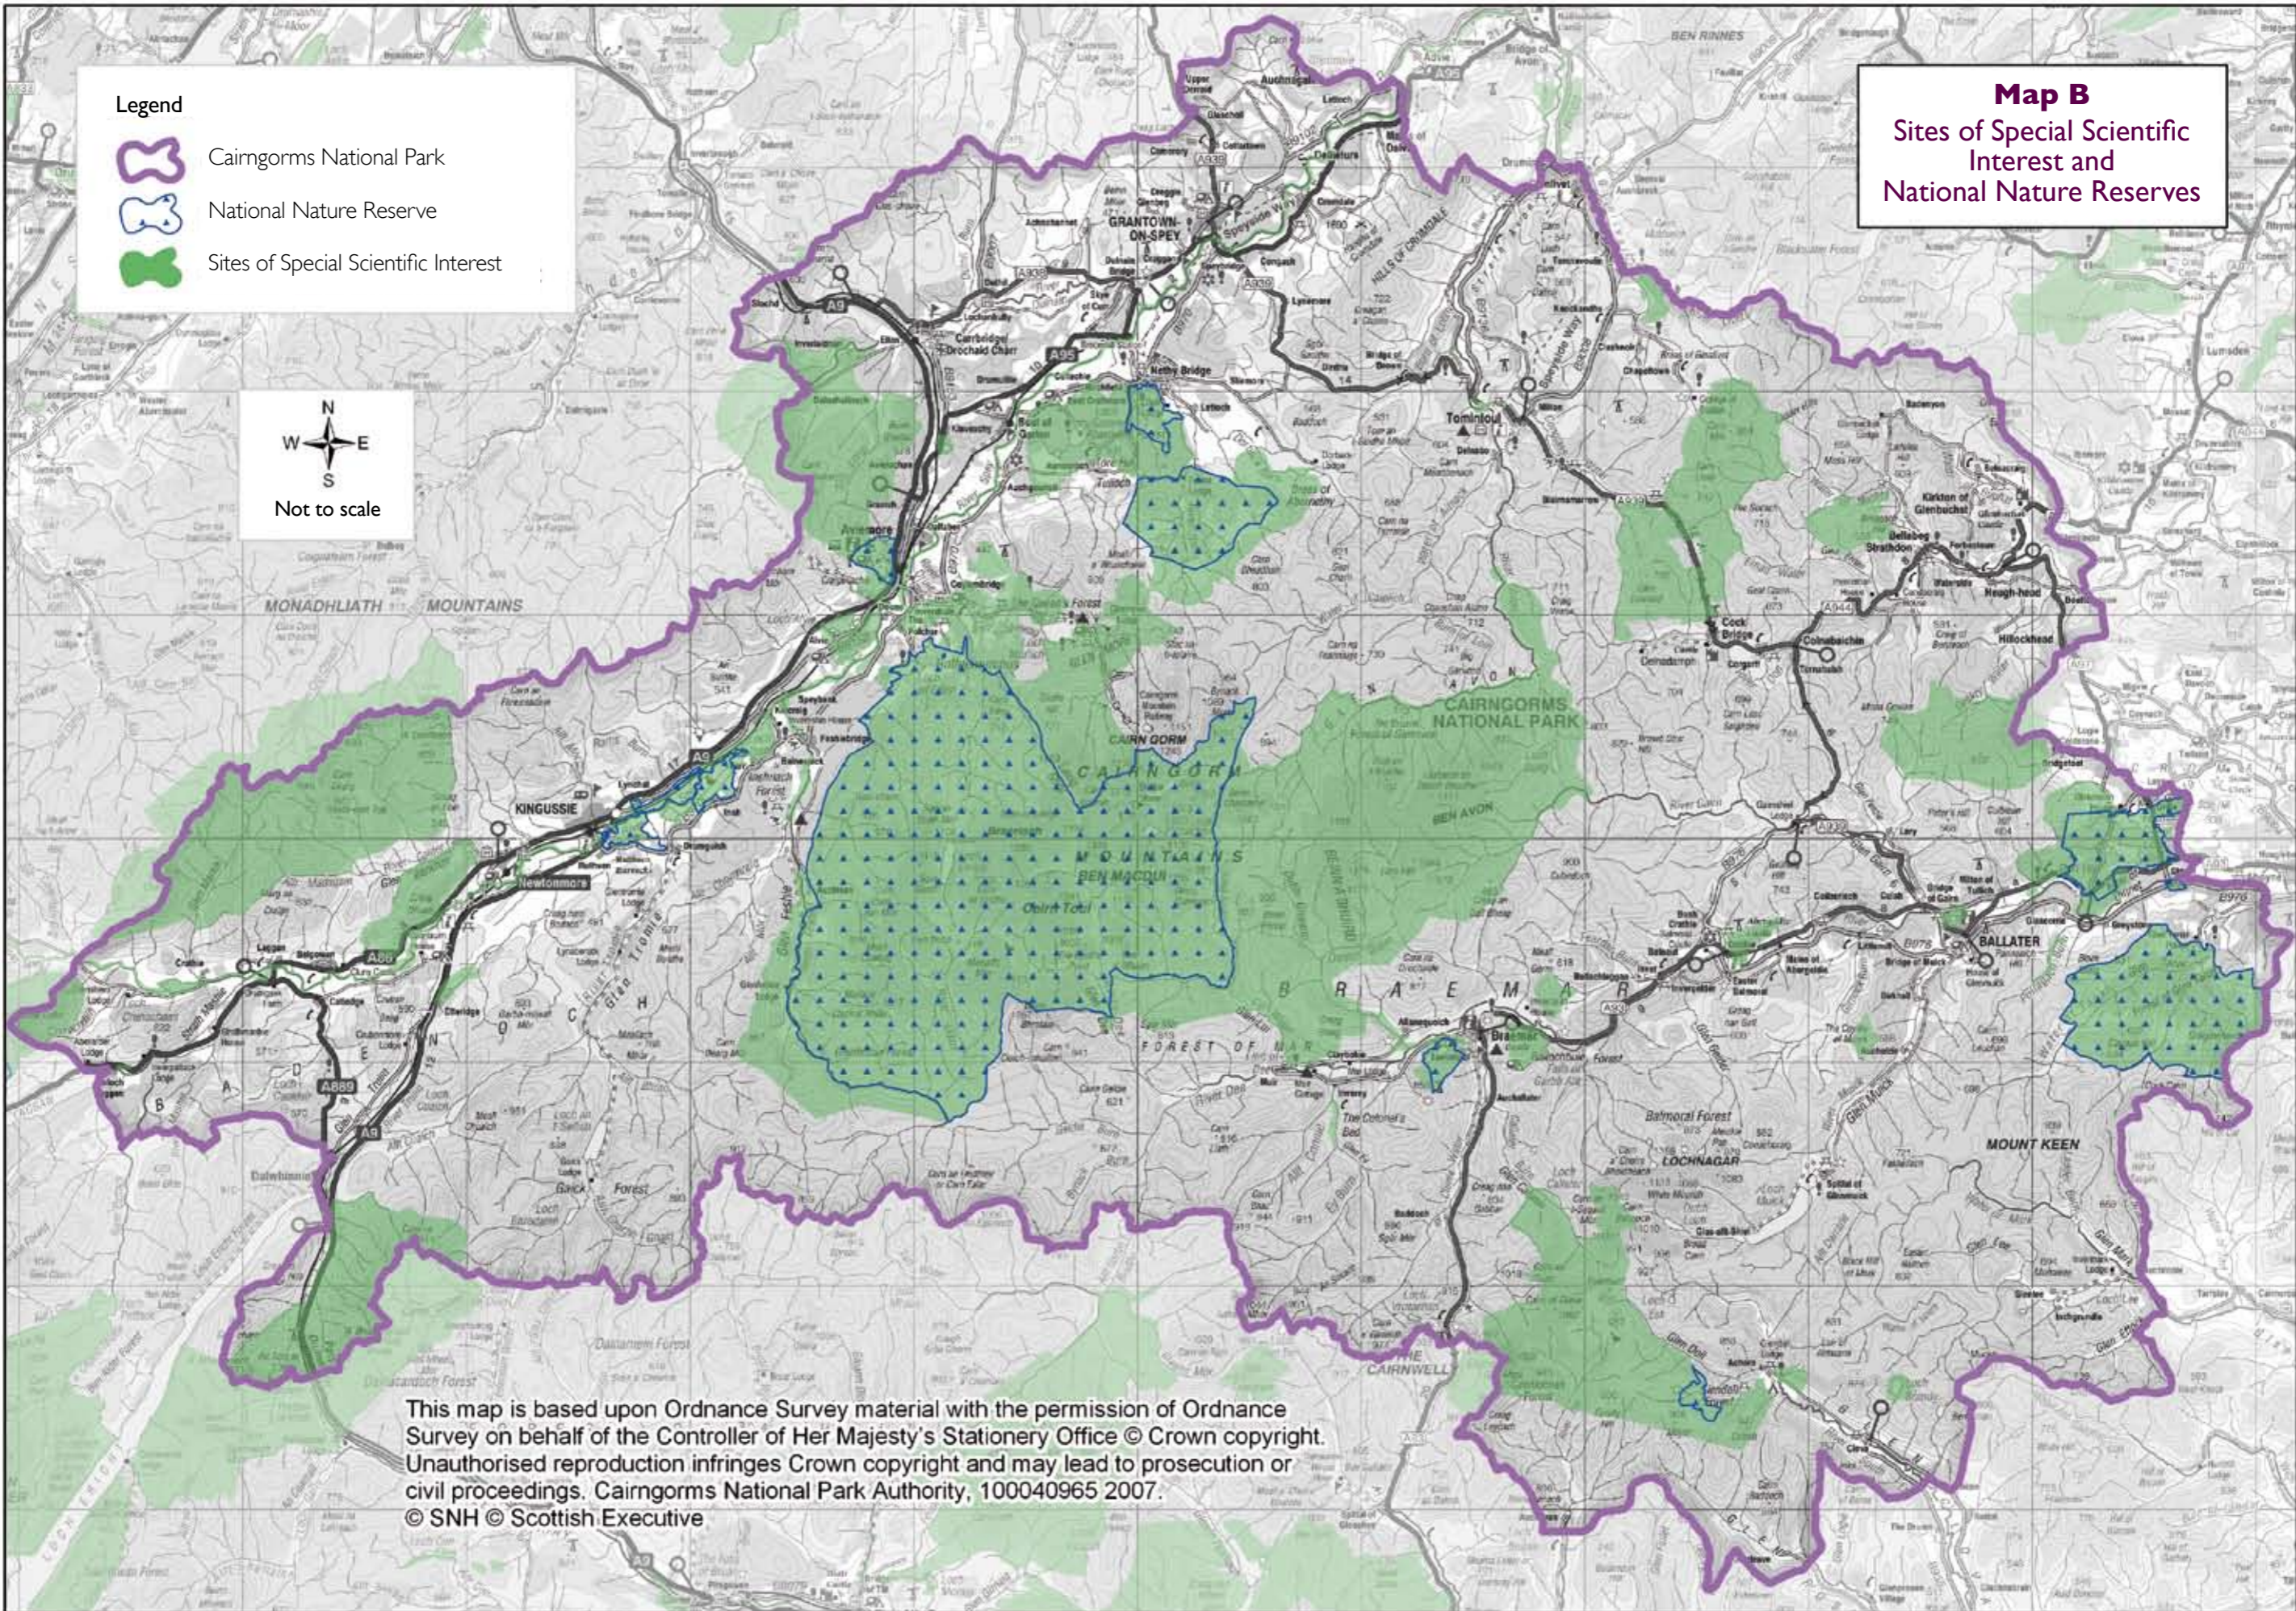

Map A
International Nature
Conservation Designations

- Legend**
-  Cairngorms National Park
 -  Ramsar Convention Site
 -  Special Area of Conservation
 -  Special Protection Areas

This map is based upon Ordnance Survey material with the permission of Ordnance Survey on behalf of the Controller of Her Majesty's Stationery Office © Crown copyright. Unauthorised reproduction infringes Crown copyright and may lead to prosecution or civil proceedings. Cairngorms National Park Authority, 100040965 2007.
© SNH © Scottish Executive

Legend

-  Cairngorms National Park
-  National Nature Reserve
-  Sites of Special Scientific Interest

Not to scale

Map B
Sites of Special Scientific Interest and National Nature Reserves

This map is based upon Ordnance Survey material with the permission of Ordnance Survey on behalf of the Controller of Her Majesty's Stationery Office © Crown copyright. Unauthorised reproduction infringes Crown copyright and may lead to prosecution or civil proceedings. Cairngorms National Park Authority, 100040965 2007. © SNH © Scottish Executive

Map C
Gardens and Designed
Landscapes and
National Scenic Areas

Legend

-  Cairngorms National Park
-  Gardens & Designed Landscapes
-  National Scenic Area

Not to scale

This map is based upon Ordnance Survey material with the permission of Ordnance Survey on behalf of the Controller of Her Majesty's Stationery Office © Crown copyright. Unauthorised reproduction infringes Crown copyright and may lead to prosecution or civil proceedings. Cairngorms National Park Authority, 100040965 2007.
© SNH © Scottish Executive