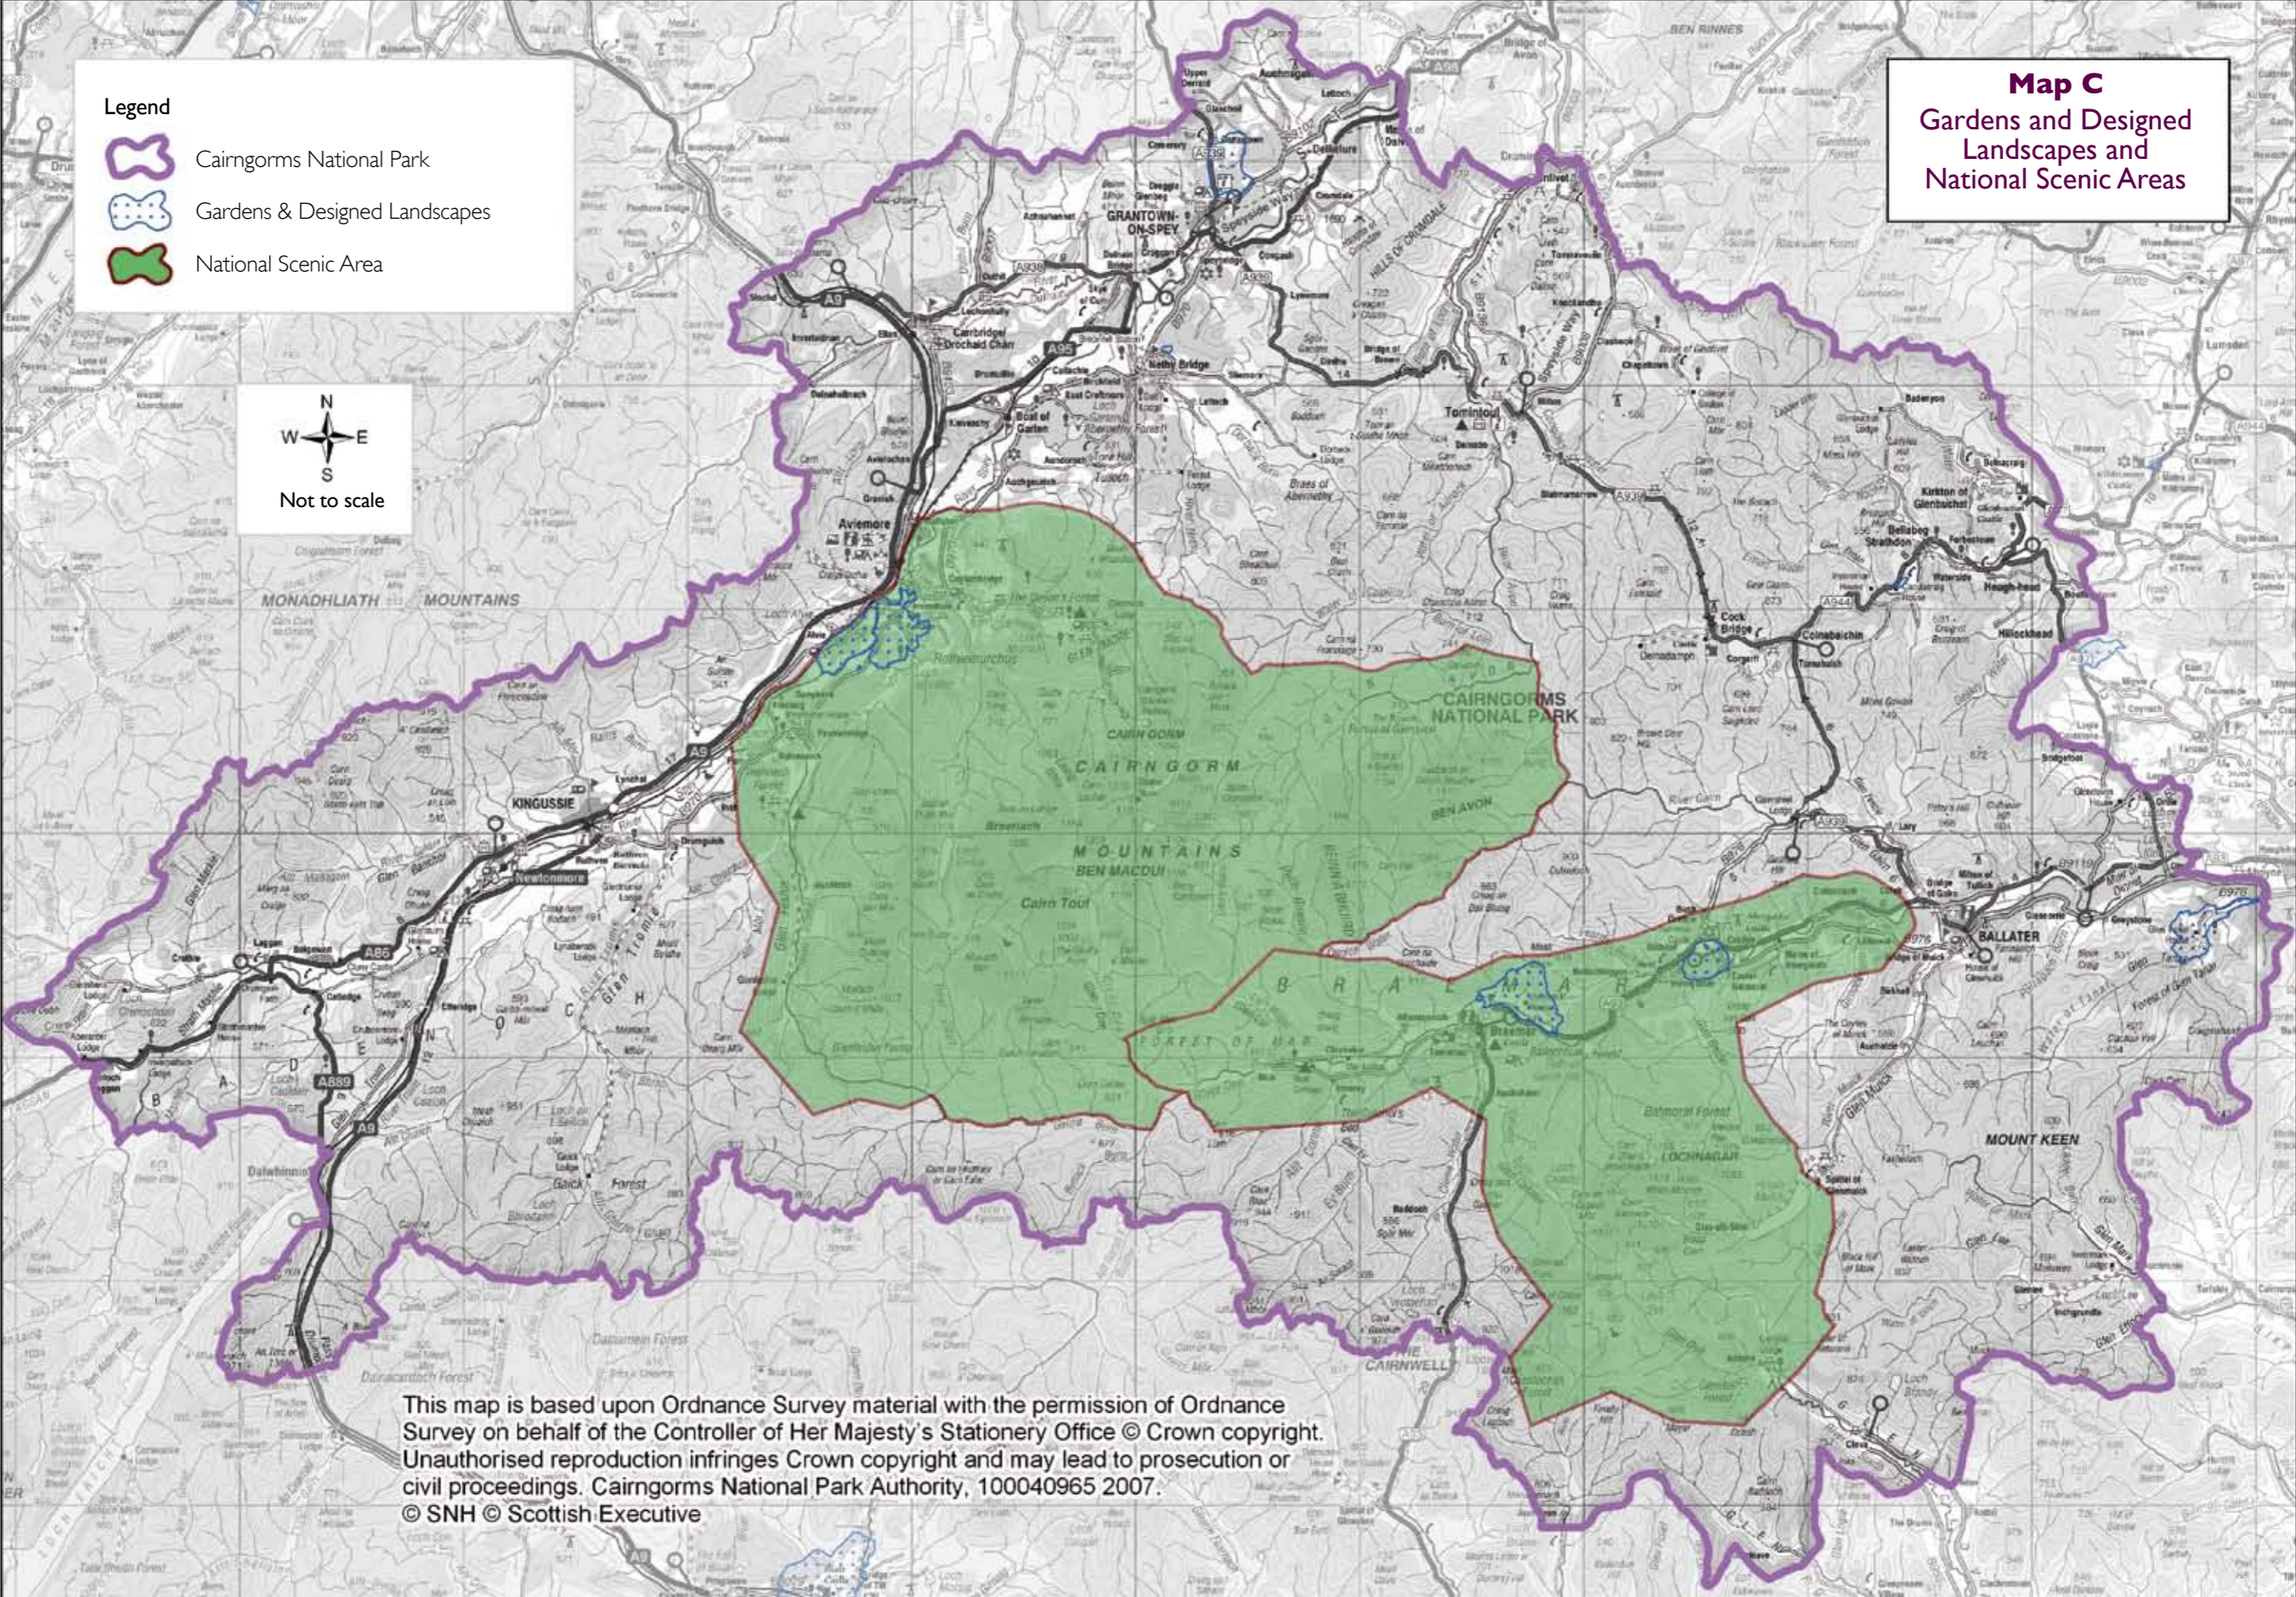

Map A
International Nature
Conservation Designations

- Legend**
-  Cairngorms National Park
 -  Ramsar Convention Site
 -  Special Area of Conservation
 -  Special Protection Areas

This map is based upon Ordnance Survey material with the permission of Ordnance Survey on behalf of the Controller of Her Majesty's Stationery Office © Crown copyright. Unauthorised reproduction infringes Crown copyright and may lead to prosecution or civil proceedings. Cairngorms National Park Authority, 100040965 2007.
© SNH © Scottish Executive

Legend

-  Cairngorms National Park
-  National Nature Reserve
-  Sites of Special Scientific Interest

Not to scale

Map B
Sites of Special Scientific Interest and National Nature Reserves

This map is based upon Ordnance Survey material with the permission of Ordnance Survey on behalf of the Controller of Her Majesty's Stationery Office © Crown copyright. Unauthorised reproduction infringes Crown copyright and may lead to prosecution or civil proceedings. Cairngorms National Park Authority, 100040965 2007. © SNH © Scottish Executive

Map C
Gardens and Designed
Landscapes and
National Scenic Areas

Legend

-  Cairngorms National Park
-  Gardens & Designed Landscapes
-  National Scenic Area

Not to scale

This map is based upon Ordnance Survey material with the permission of Ordnance Survey on behalf of the Controller of Her Majesty's Stationery Office © Crown copyright. Unauthorised reproduction infringes Crown copyright and may lead to prosecution or civil proceedings. Cairngorms National Park Authority, 100040965 2007.
© SNH © Scottish Executive