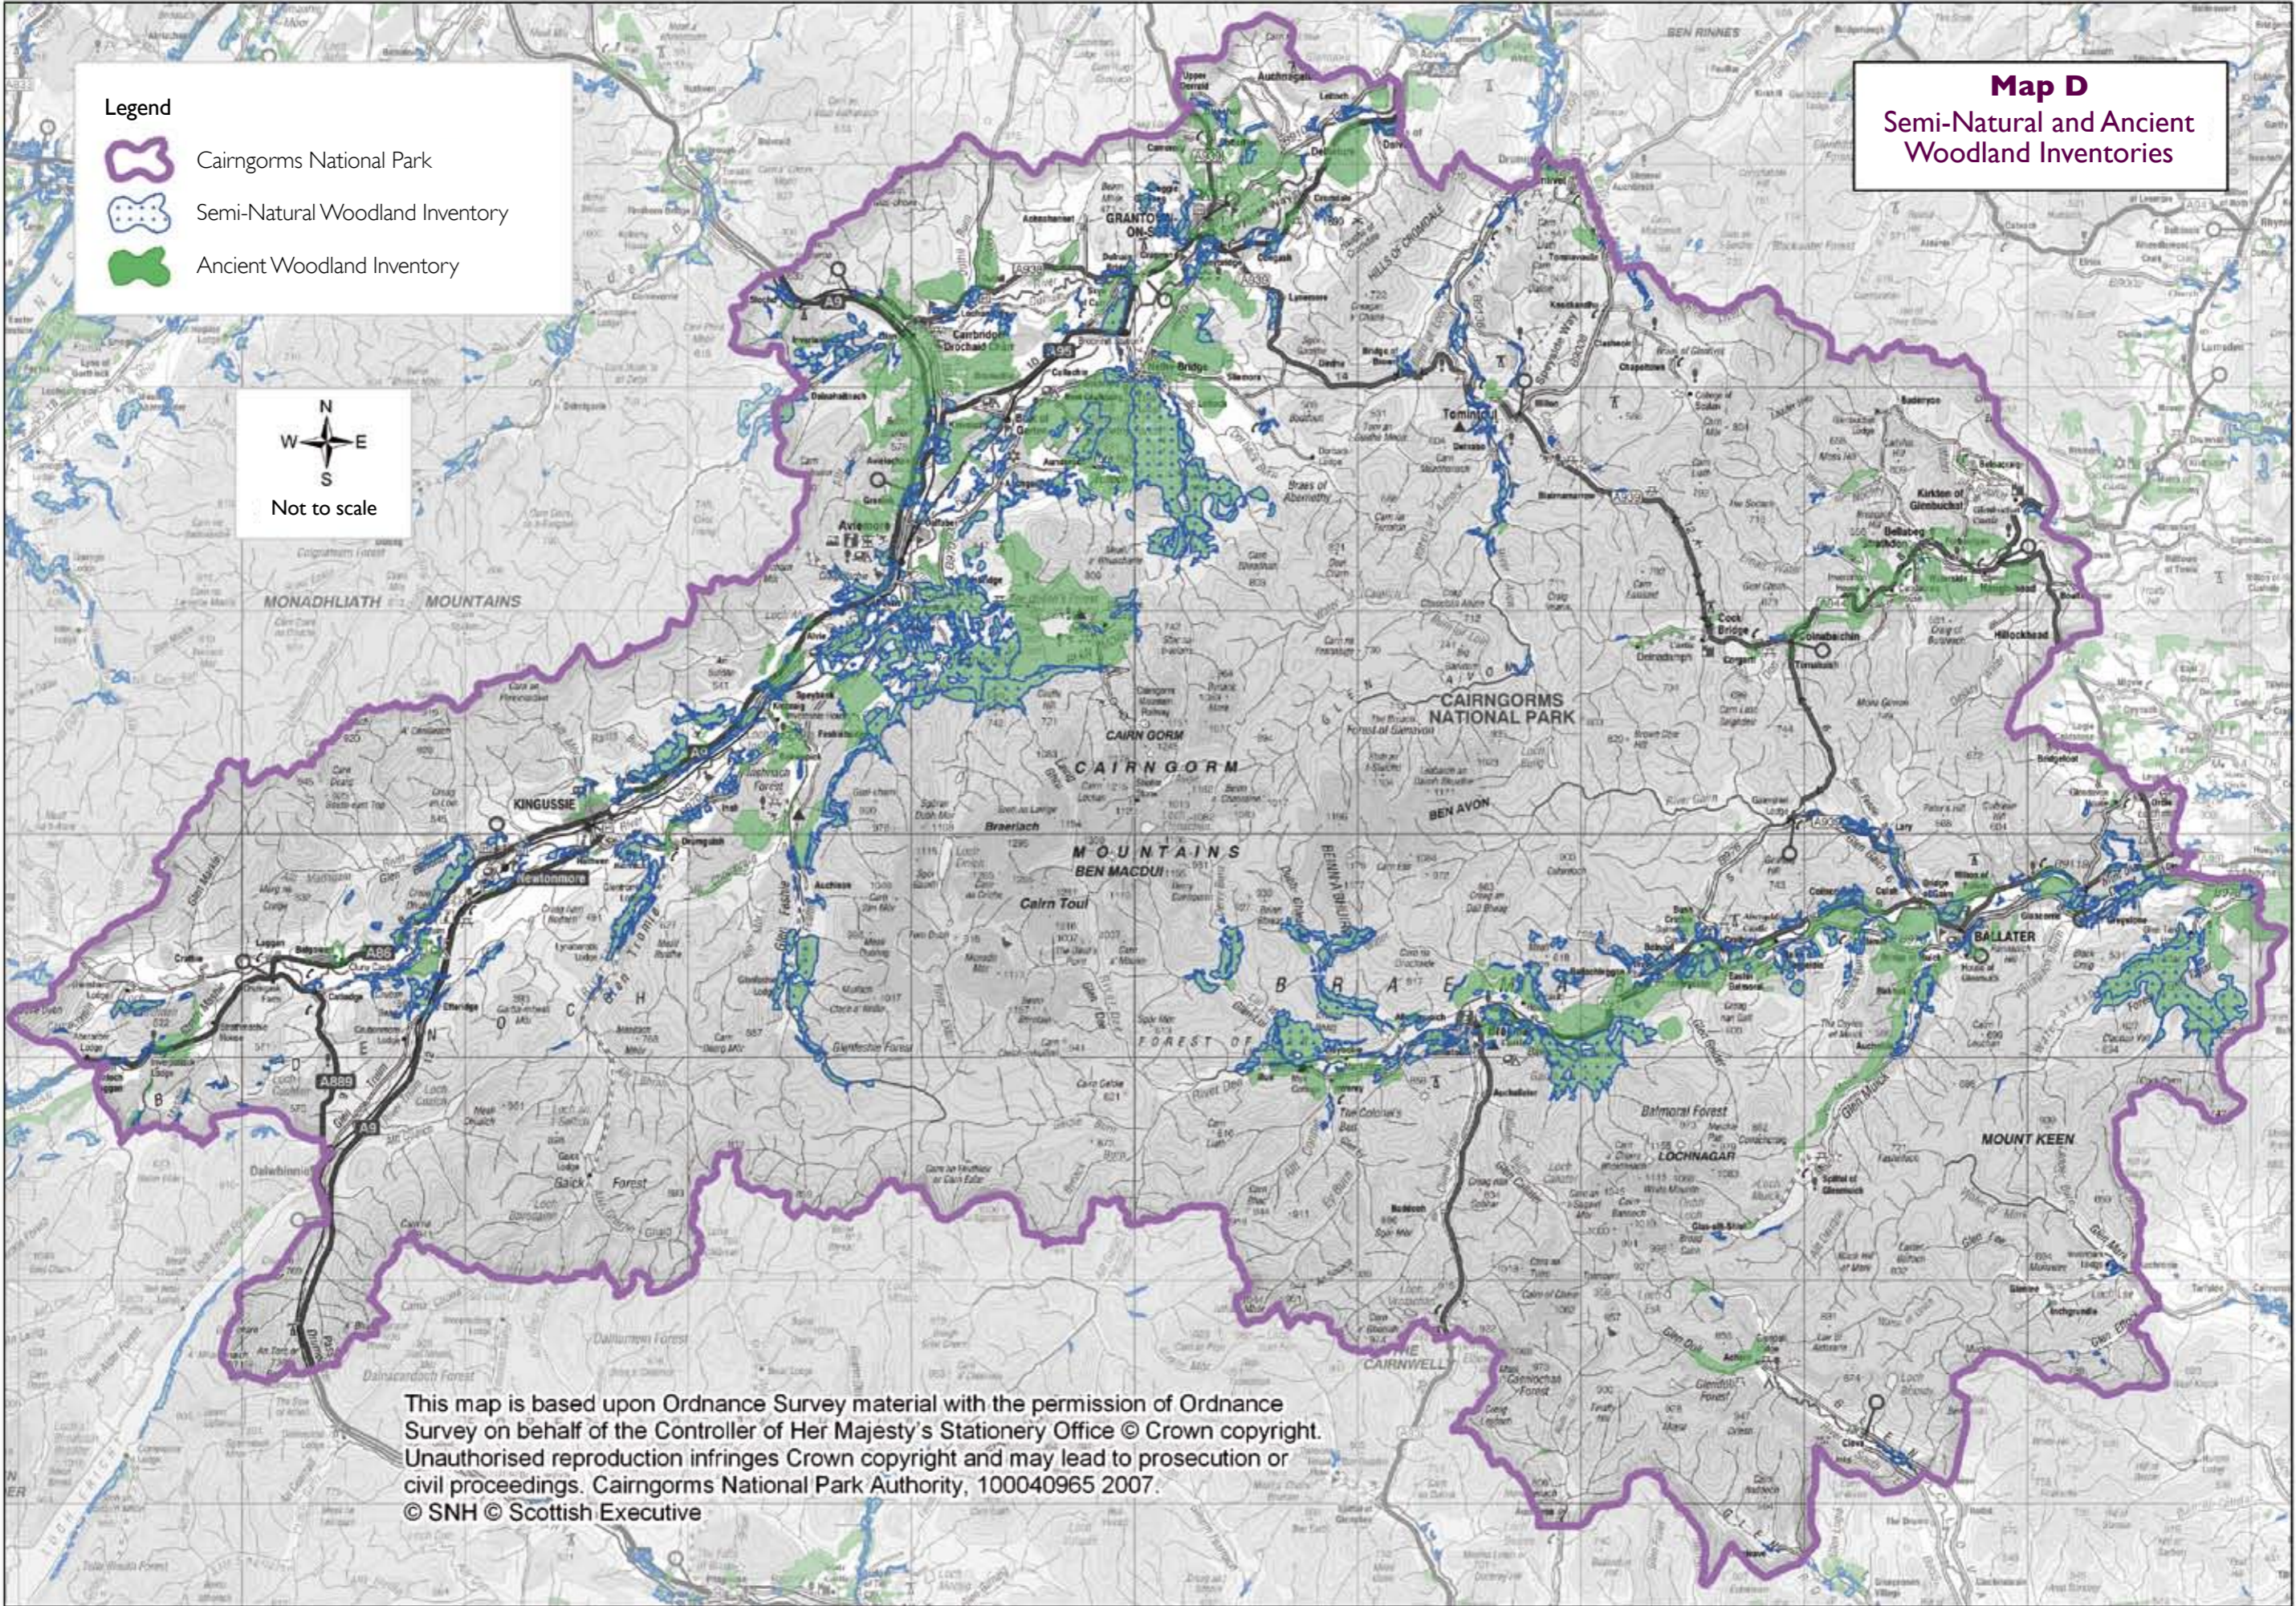

Map C
Gardens and Designed
Landscapes and
National Scenic Areas

Legend

-  Cairngorms National Park
-  Gardens & Designed Landscapes
-  National Scenic Area

Not to scale

This map is based upon Ordnance Survey material with the permission of Ordnance Survey on behalf of the Controller of Her Majesty's Stationery Office © Crown copyright. Unauthorised reproduction infringes Crown copyright and may lead to prosecution or civil proceedings. Cairngorms National Park Authority, 100040965 2007.
© SNH © Scottish Executive

Map D
Semi-Natural and Ancient
Woodland Inventories

Legend

-  Cairngorms National Park
-  Semi-Natural Woodland Inventory
-  Ancient Woodland Inventory

W N E
S
Not to scale

This map is based upon Ordnance Survey material with the permission of Ordnance Survey on behalf of the Controller of Her Majesty's Stationery Office © Crown copyright. Unauthorised reproduction infringes Crown copyright and may lead to prosecution or civil proceedings. Cairngorms National Park Authority, 100040965 2007.
© SNH © Scottish Executive