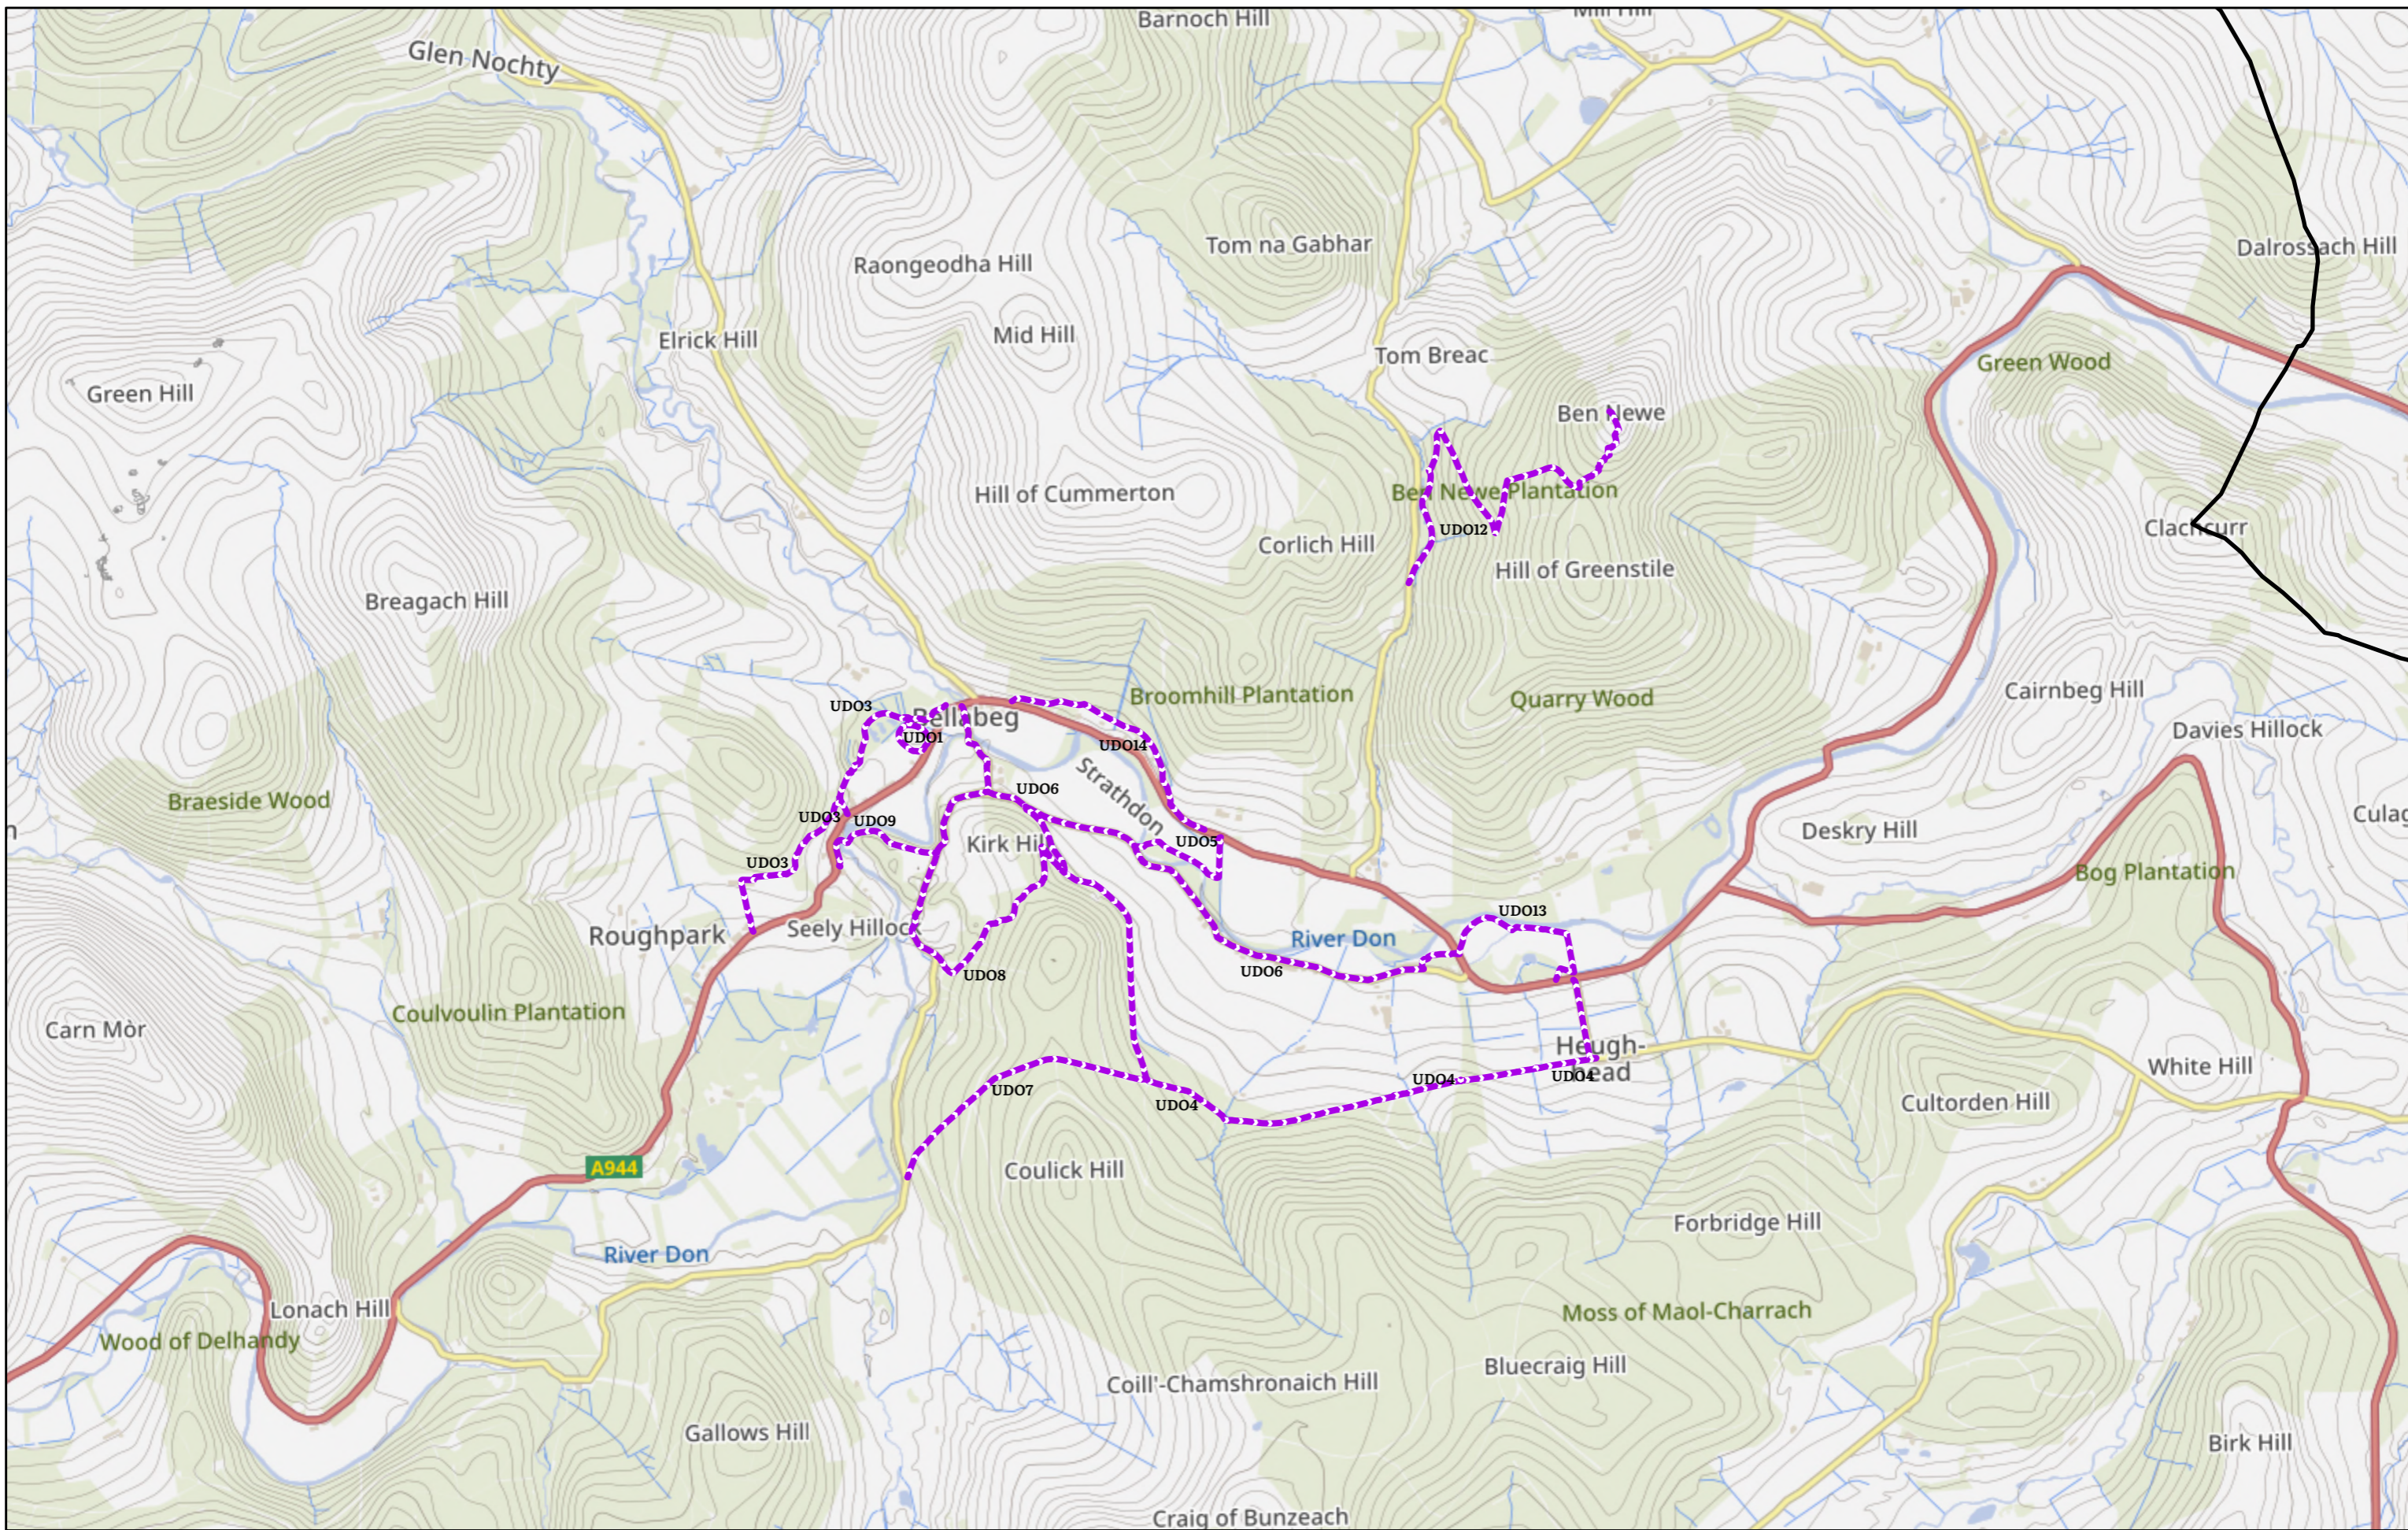

0 1 2 Kilometres

CNPA © Crown copyright and database rights 2026 OS AC0000821810

Kingussie & Kinraig Core Paths

Path reference LBS

- Core Paths
- - - Aspirational Core Path
- - - Core Path

N

Mount Blair (Spital of Glenshee) Core Paths

Path reference MTBL

Core Paths

- - - Aspirational Core Path
- - - Core Path
- National Park boundary

Newtonmore, Laggan & Dalwhinnie Core Paths

Path reference UBS

- Core Paths
 - Aspirational Core Path
 - Core Path
 - National Park boundary

Ballater, Dinnet & Glen Tanar Core Paths

Path reference UDE

- Core Paths
- Aspirational Core Path
- Core Path
- National Park boundary

Braemar & Crathie Core Paths

Path reference UDE

- Core Paths
- Aspirational Core Path
- Core Path

Strathdon Core Paths

Path reference UDO

Core Paths

- Aspirational Core Path
- Core Path
- National Park boundary

N