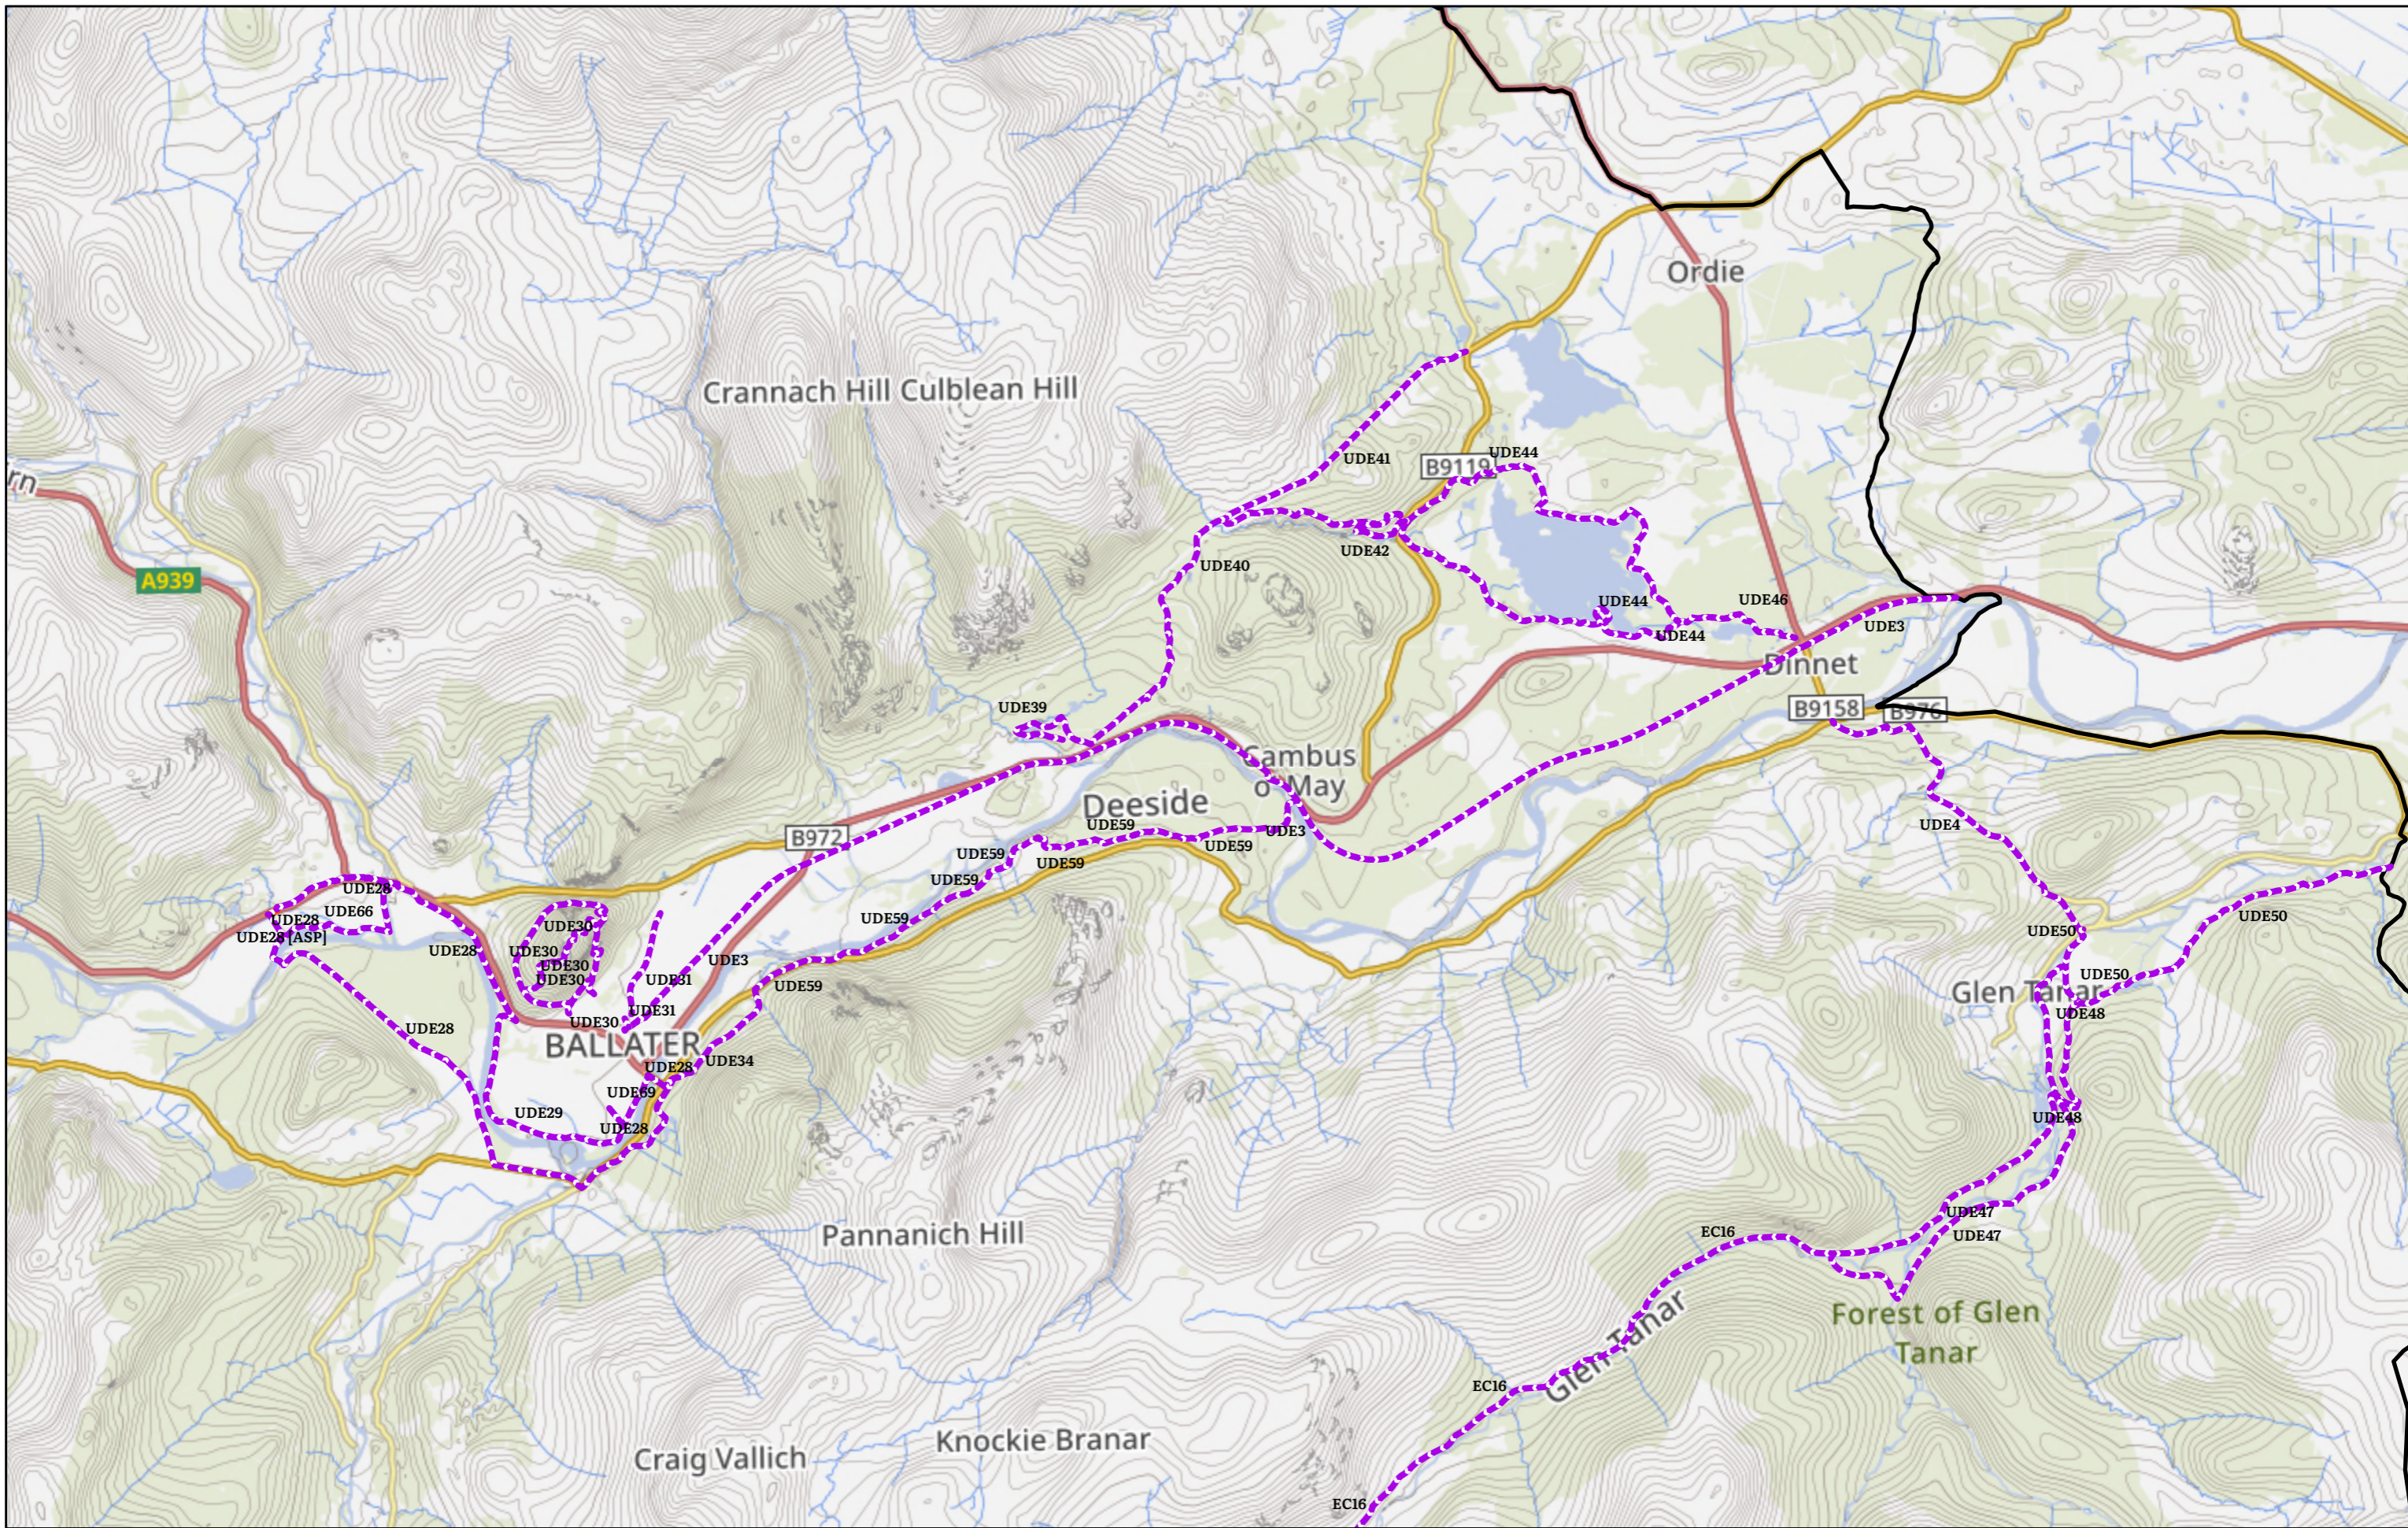

Path reference MTBL

Core Paths

- - - Aspirational Core Path
- - - Core Path
- National Park boundary

Newtonmore, Laggan & Dalwhinnie Core Paths

Path reference UBS

- Core Paths
 - Aspirational Core Path
 - Core Path
 - National Park boundary

Ballater, Dinnet & Glen Tanar Core Paths

Path reference UDE

- Core Paths
- Aspirational Core Path
- Core Path
- National Park boundary

Braemar & Crathie Core Paths

Path reference UDE

- Core Paths
- Aspirational Core Path
- Core Path