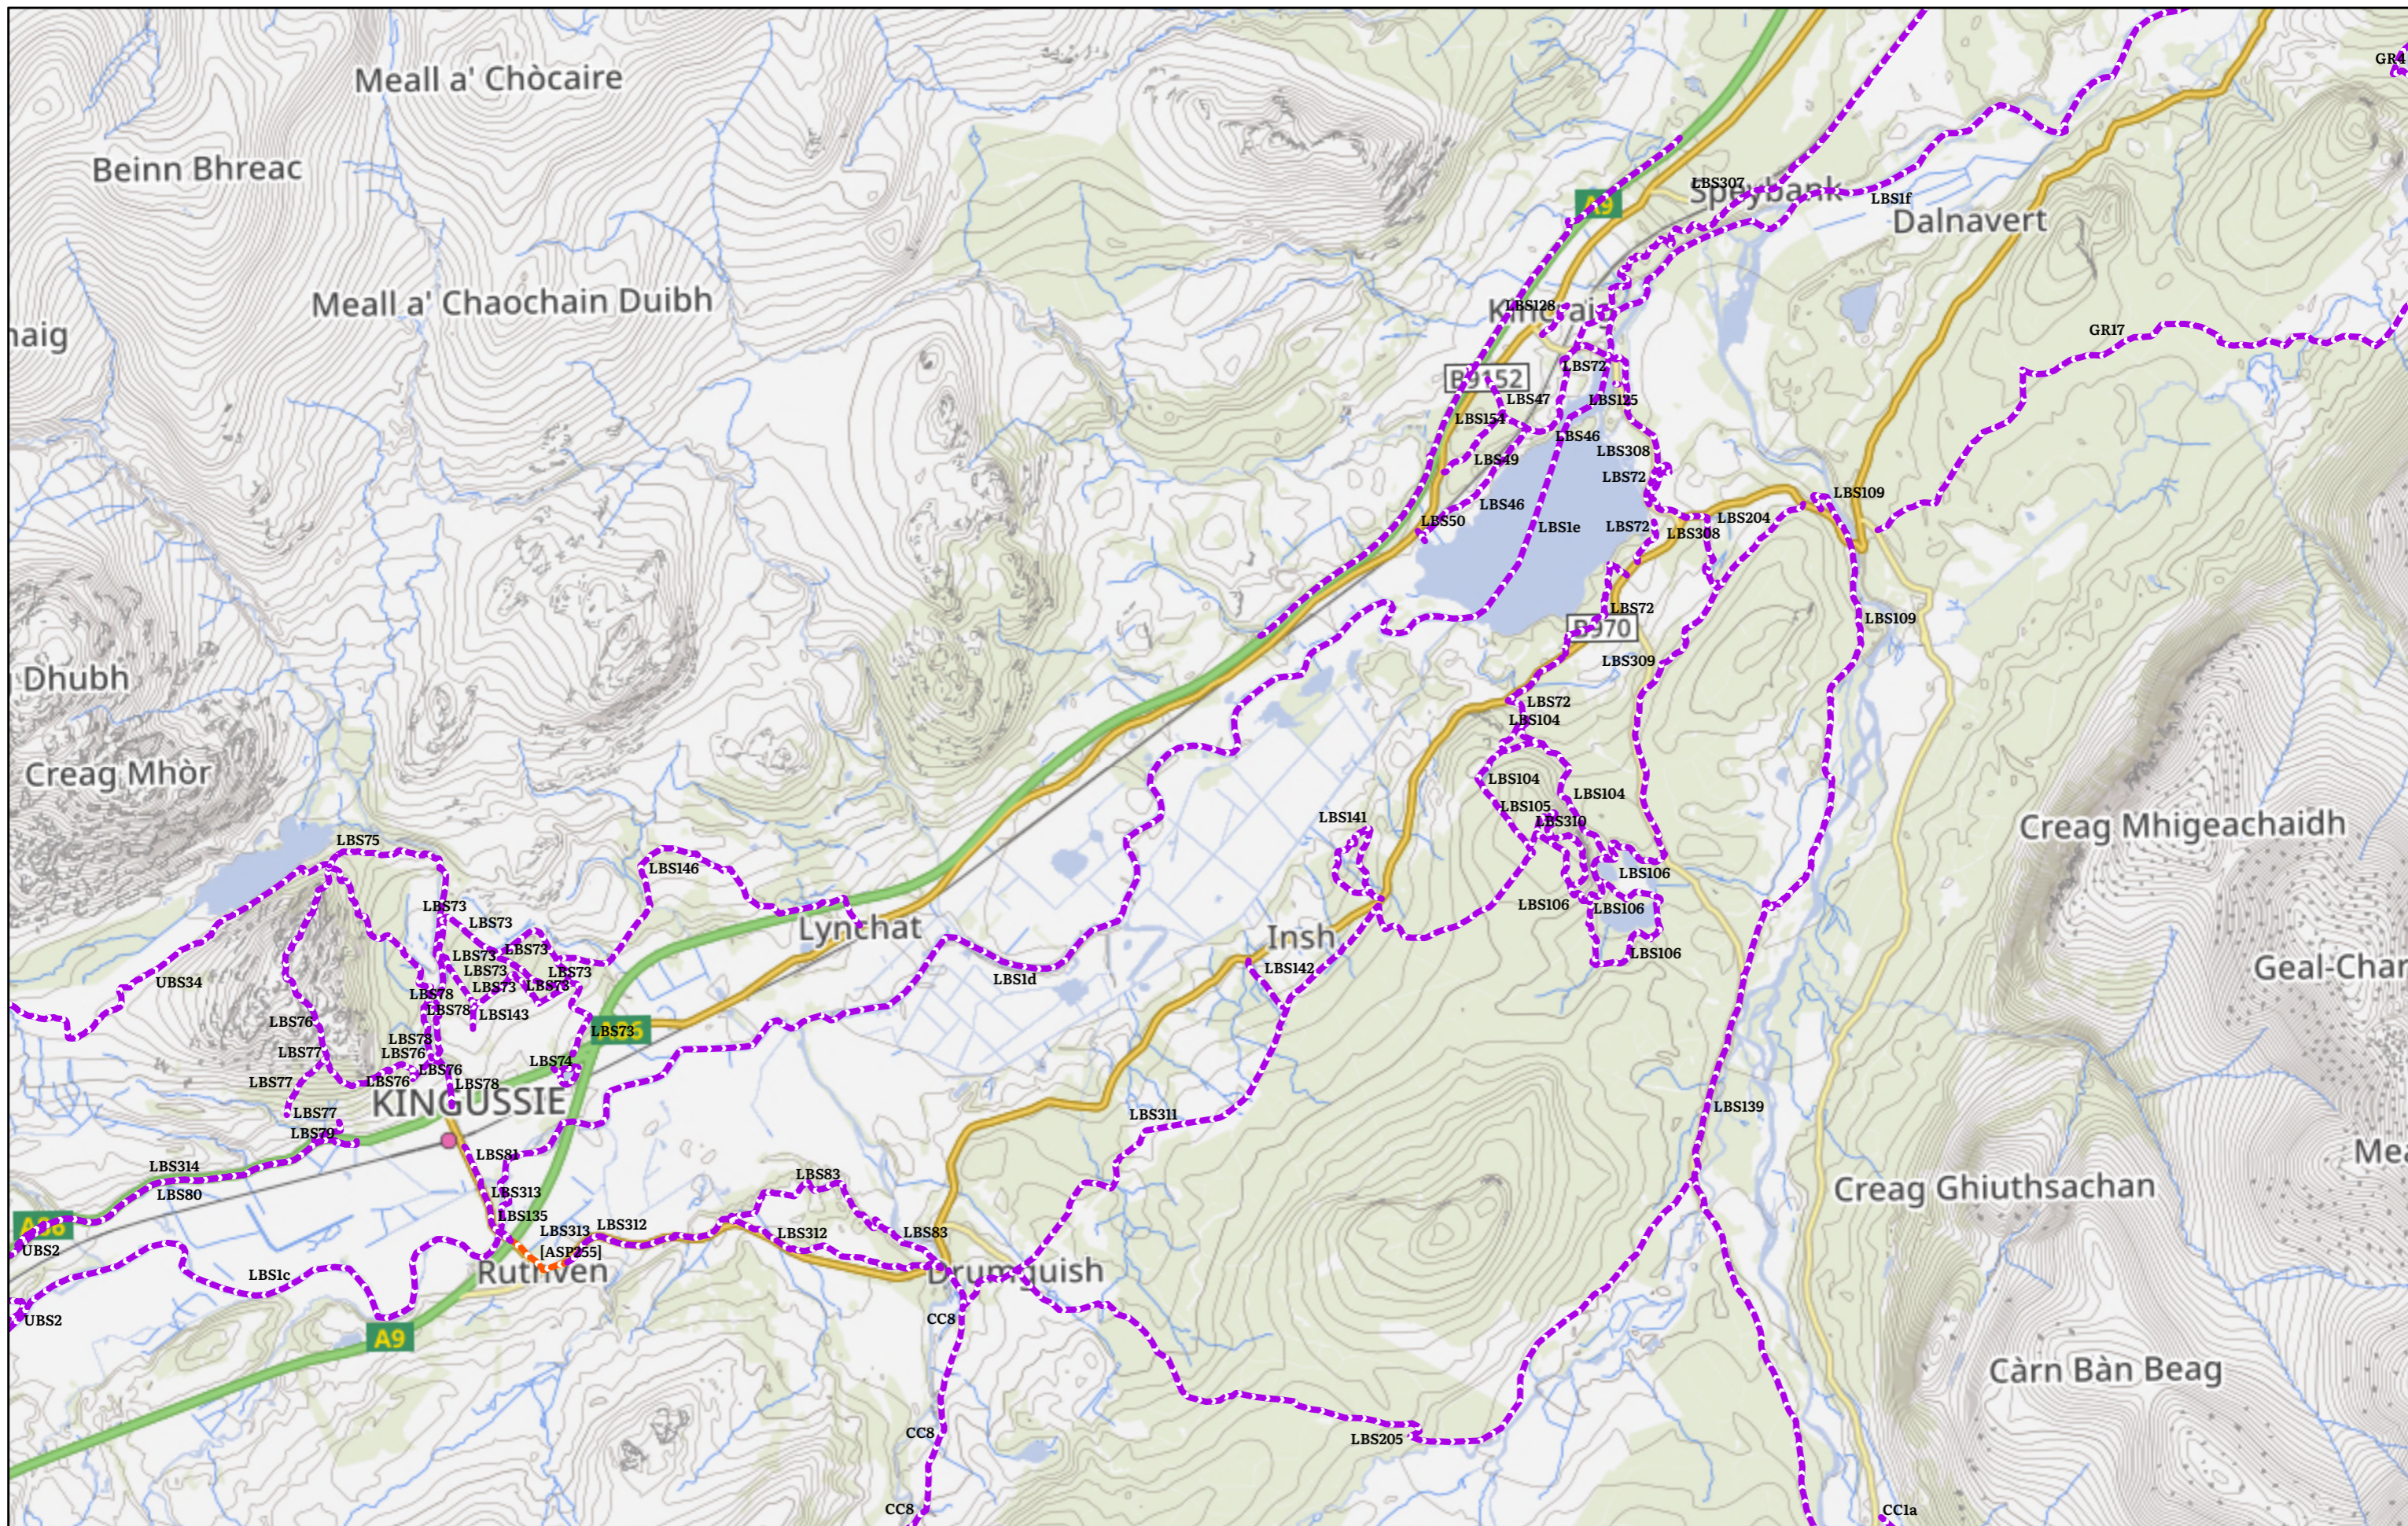

--- Aspirational

--- Core Path

CNPA © Crown copyright and database rights 2026 OS AC0000821810

N

Granttown-on-Spey Core Paths
Path reference LBS

- Core Paths
- Aspirational Core Path
- Core Path
- National Park boundary

0 1 2 Kilometres

CNPA © Crown copyright and database rights 2026 OS AC0000821810

Kingussie & Kinraig Core Paths

Path reference LBS

- Core Paths
- - - Aspirational Core Path
- - - Core Path

N

Mount Blair (Spital of Glenshee) Core Paths

Path reference MTBL

Core Paths

- - - Aspirational Core Path
- - - Core Path
- National Park boundary

Newtonmore, Laggan & Dalwhinnie Core Paths

Path reference UBS

- Core Paths
 - Aspirational Core Path
 - Core Path
 - National Park boundary

Ballater, Dinnet & Glen Tanar Core Paths

Path reference UDE

- Core Paths
- Aspirational Core Path
- Core Path
- National Park boundary

Braemar & Crathie Core Paths

Path reference UDE

- Core Paths
- Aspirational Core Path
- Core Path