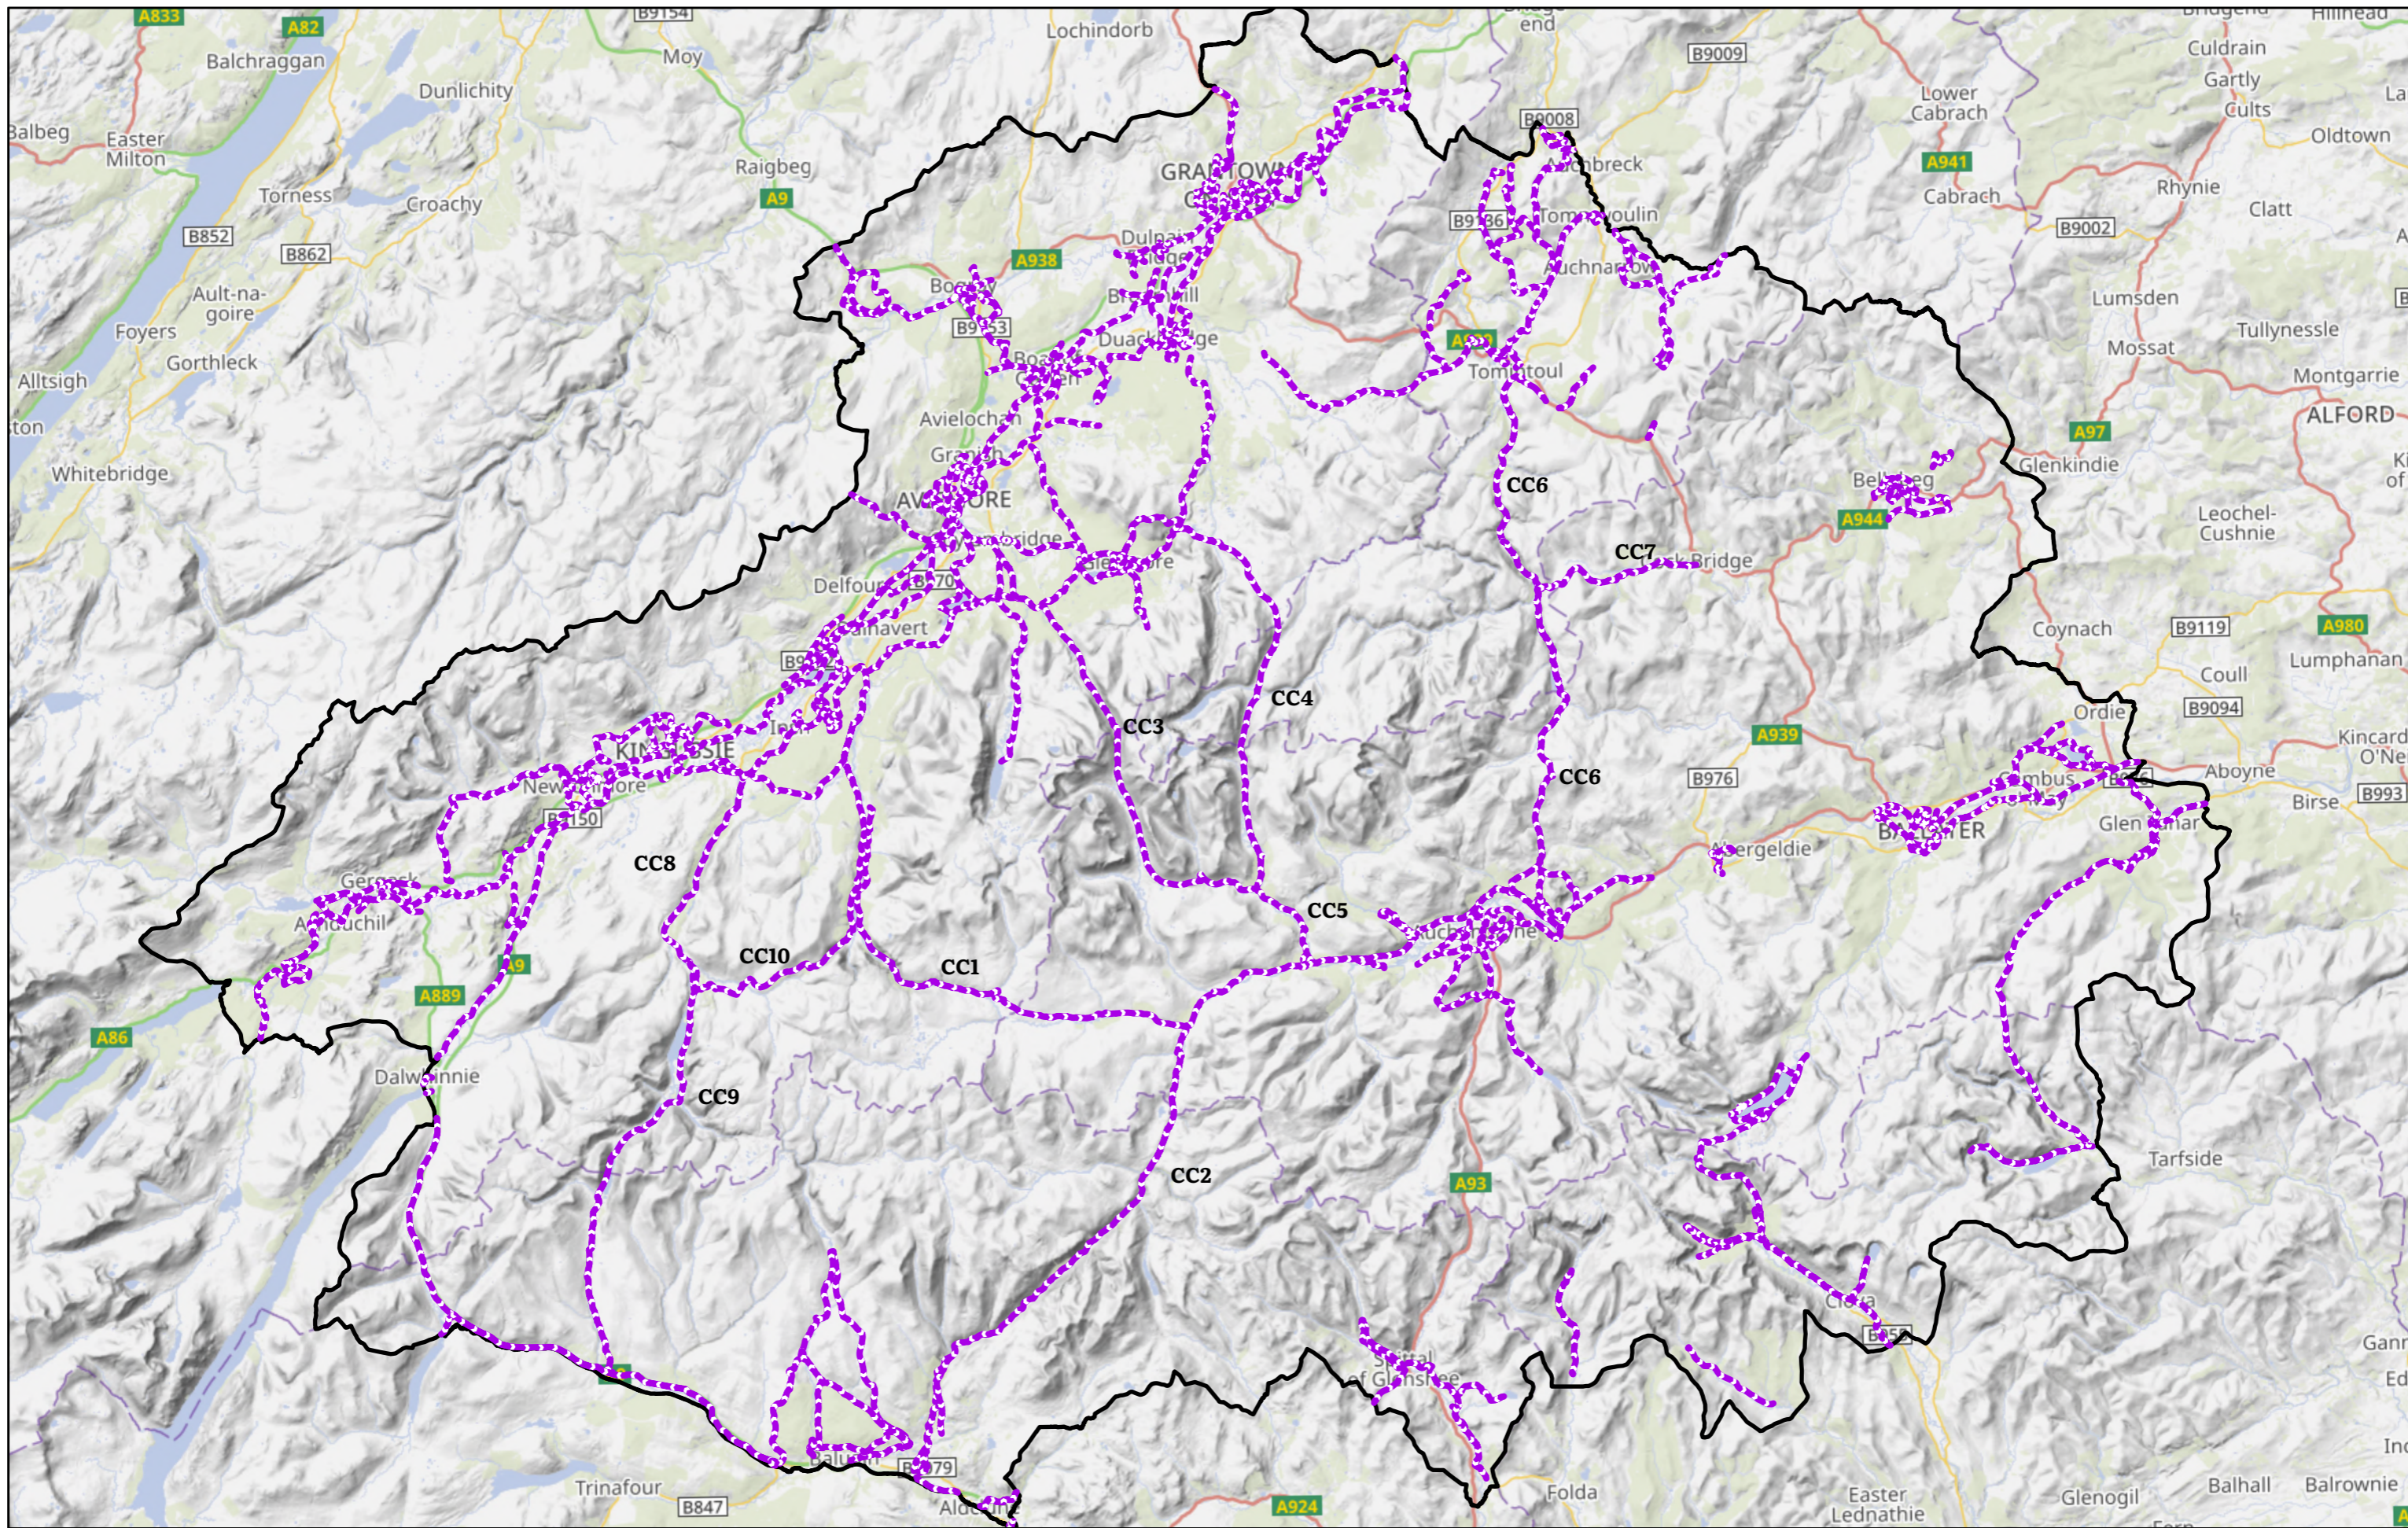

Central Cairngorms Core Paths

Path reference CC

Core paths

Core paths

National Park boundary

CNPA © Crown copyright and database rights 2026 OS AC0000821810