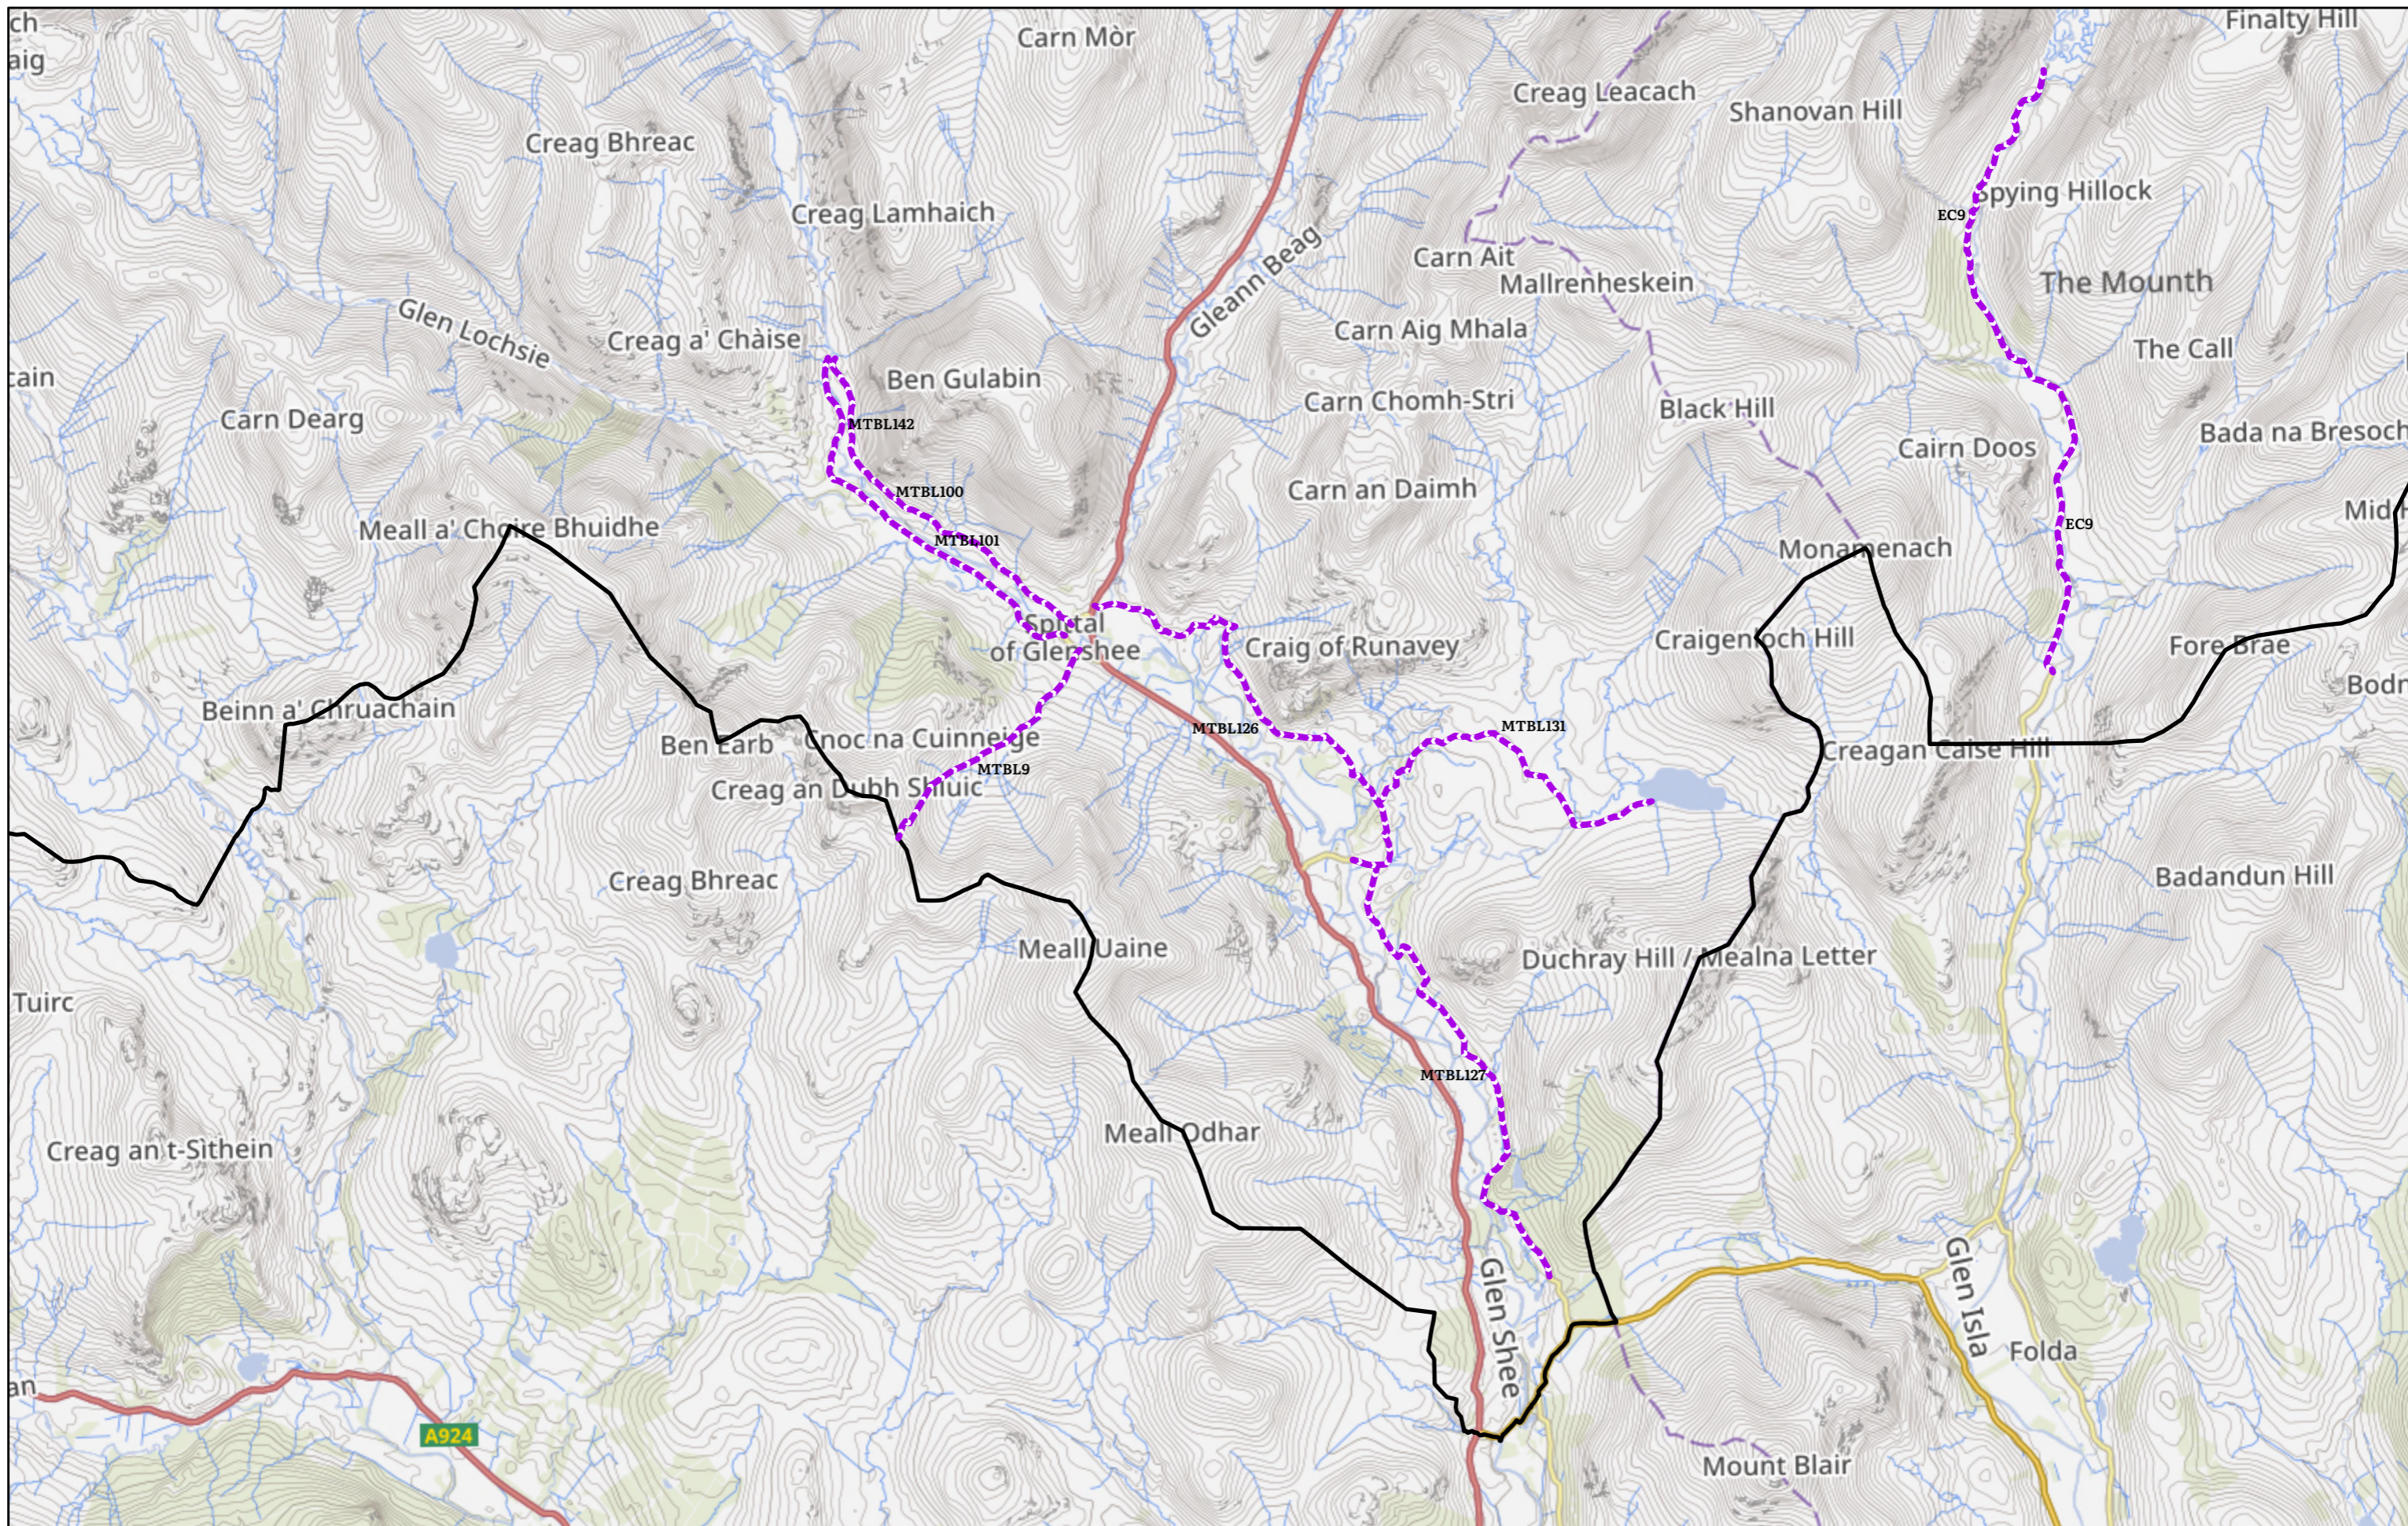

0 1 2 Kilometres

CNPA © Crown copyright and database rights 2026 OS AC0000821810

Kingussie & Kinraig Core Paths

Path reference LBS

- Core Paths
- - - Aspirational Core Path
- - - Core Path

N

Mount Blair (Spital of Glenshee) Core Paths

Path reference MTBL

Core Paths

- - - Aspirational Core Path
- - - Core Path
- National Park boundary

Newtonmore, Laggan & Dalwhinnie Core Paths

Path reference UBS

- Core Paths
 - Aspirational Core Path
 - Core Path
 - National Park boundary

Ballater, Dinnet & Glen Tanar Core Paths

Path reference UDE

- Core Paths
- Aspirational Core Path
- Core Path
- National Park boundary

Braemar & Crathie Core Paths

Path reference UDE

- Core Paths
- Aspirational Core Path
- Core Path