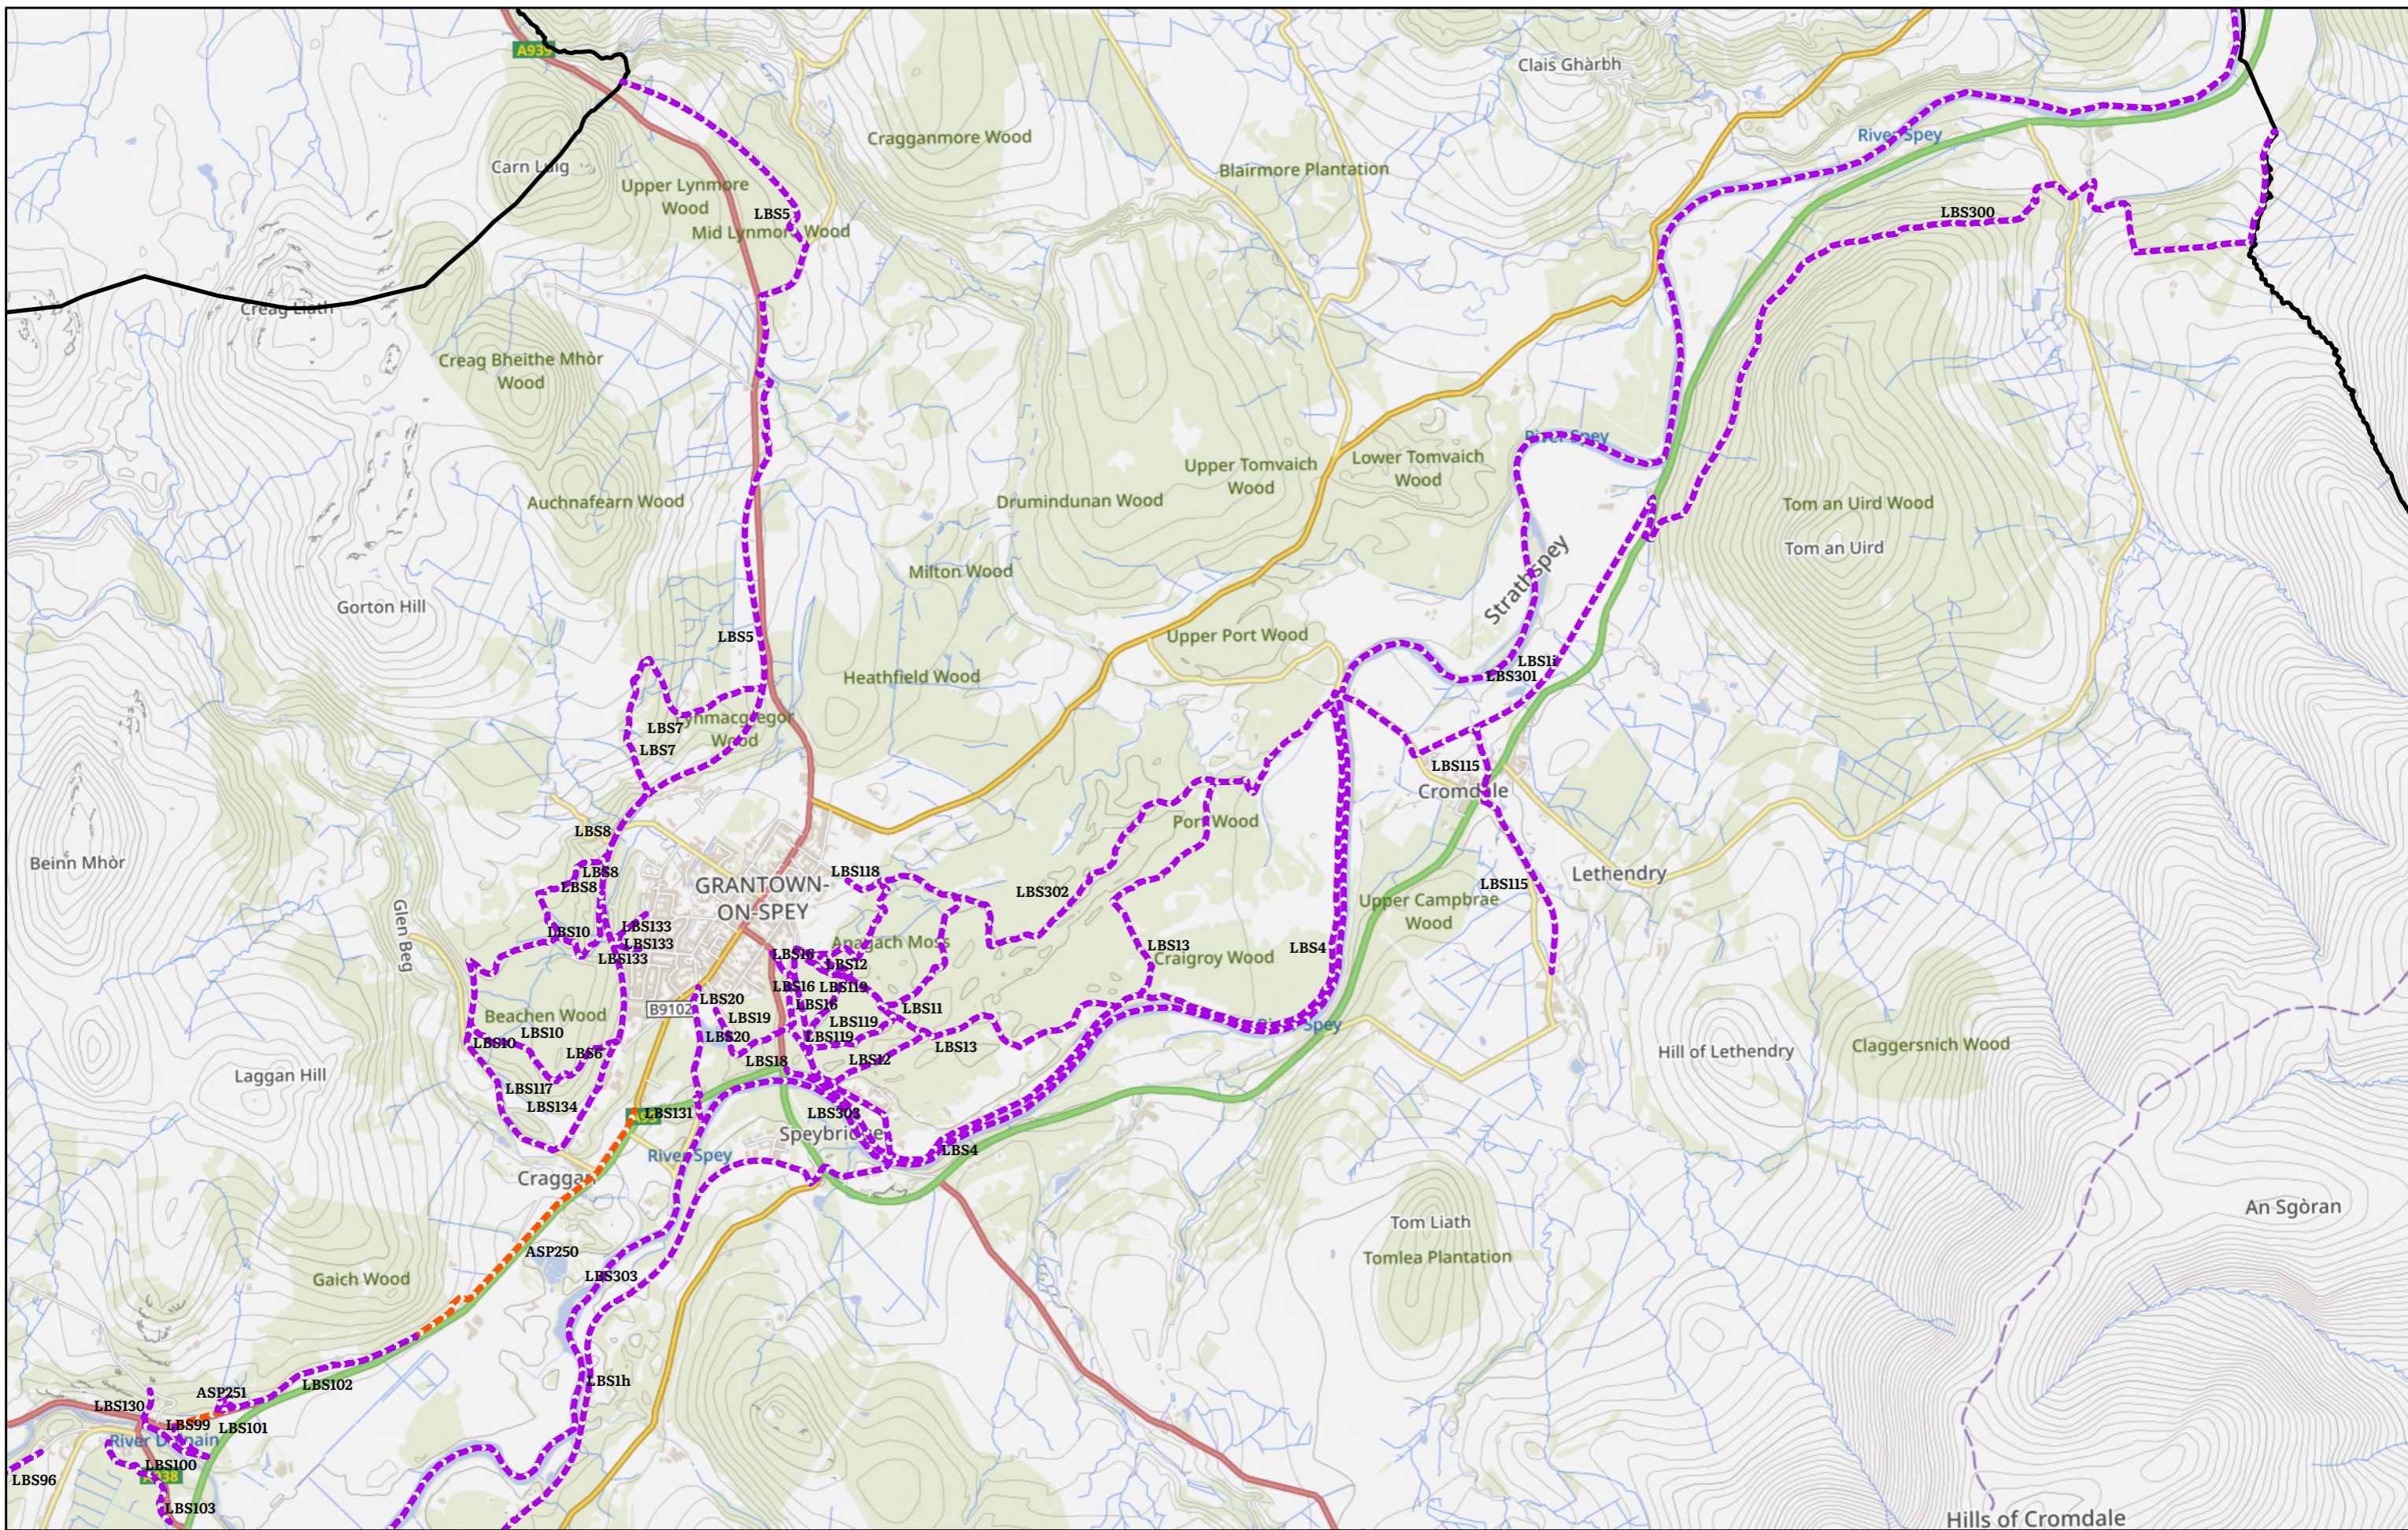

--- Aspirational

--- Core Path

CNPA © Crown copyright and database rights 2026 OS AC0000821810

N

Granttown-on-Spey Core Paths
Path reference LBS

- Core Paths
- Aspirational Core Path
- Core Path
- National Park boundary

0 1 2 Kilometres

CNPA © Crown copyright and database rights 2026 OS AC0000821810

Kingussie & Kinraig Core Paths

Path reference LBS

- Core Paths
- - - Aspirational Core Path
- - - Core Path

N

Mount Blair (Spital of Glenshee) Core Paths

Path reference MTBL

Core Paths

- - - Aspirational Core Path
- - - Core Path
- National Park boundary

Newtonmore, Laggan & Dalwhinnie Core Paths

Path reference UBS

- Core Paths
 - Aspirational Core Path
 - Core Path
 - National Park boundary

Ballater, Dinnet & Glen Tanar Core Paths

Path reference UDE

- Core Paths
- Aspirational Core Path
- Core Path
- National Park boundary

Braemar & Crathie Core Paths

Path reference UDE

- Core Paths
- Aspirational Core Path
- Core Path