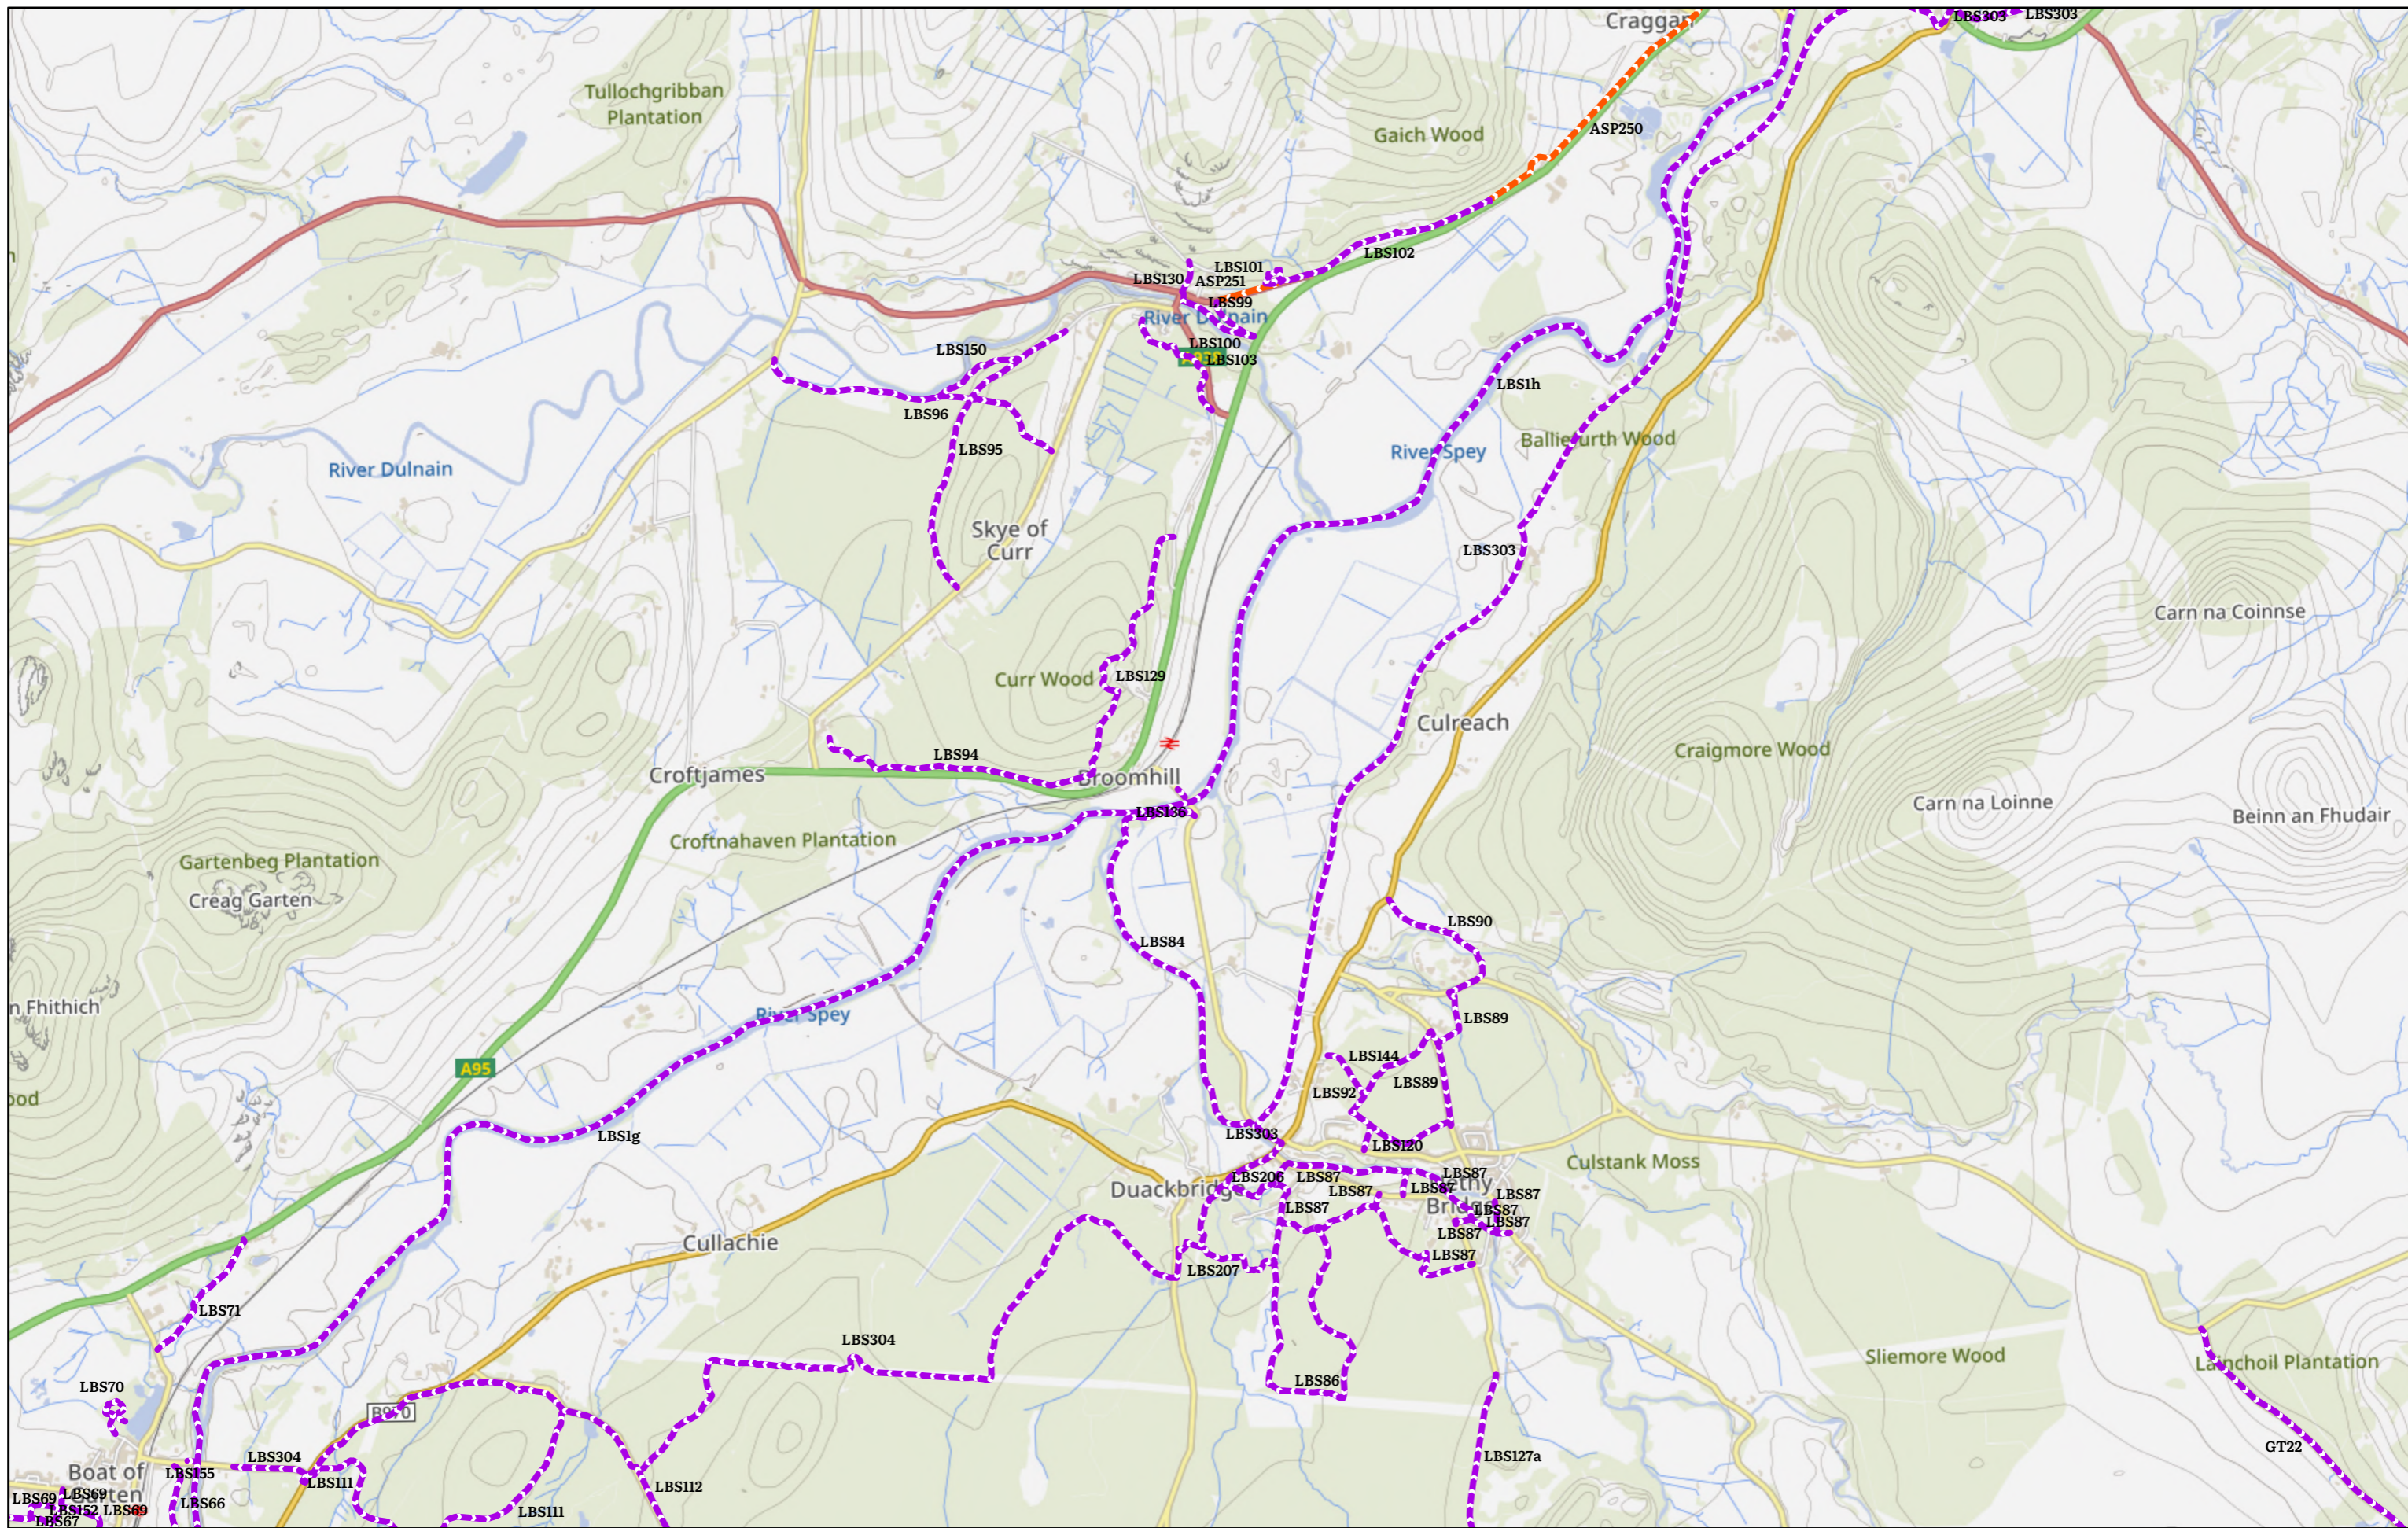

Glenmore & Rothiemurchus Core Paths

Path reference GR

- Core Paths
- - - - - Aspirational Core Path
- - - - - Core Path

Glenlivet & Tomintoul Core Paths

Path reference GT

- Core Paths**
- - - - Aspirational Core Path
 - - - - Core Path

Carrbridge & Boat of Garten Core Paths

Path reference LBS

Core paths

— Core paths

▭ National Park boundary

Dulnain Bridge & Nethy Bridge Core Paths

Path reference LBS

Core paths

--- Aspirational

--- Core Path

CNPA © Crown copyright and database rights 2026 OS AC0000821810

N

Granttown-on-Spey Core Paths
Path reference LBS

- Core Paths
- Aspirational Core Path
- Core Path
- National Park boundary

0 1 2 Kilometres

CNPA © Crown copyright and database rights 2026 OS AC0000821810

Kingussie & Kinraig Core Paths

Path reference LBS

- Core Paths
- - - Aspirational Core Path
- - - Core Path

N

Mount Blair (Spital of Glenshee) Core Paths