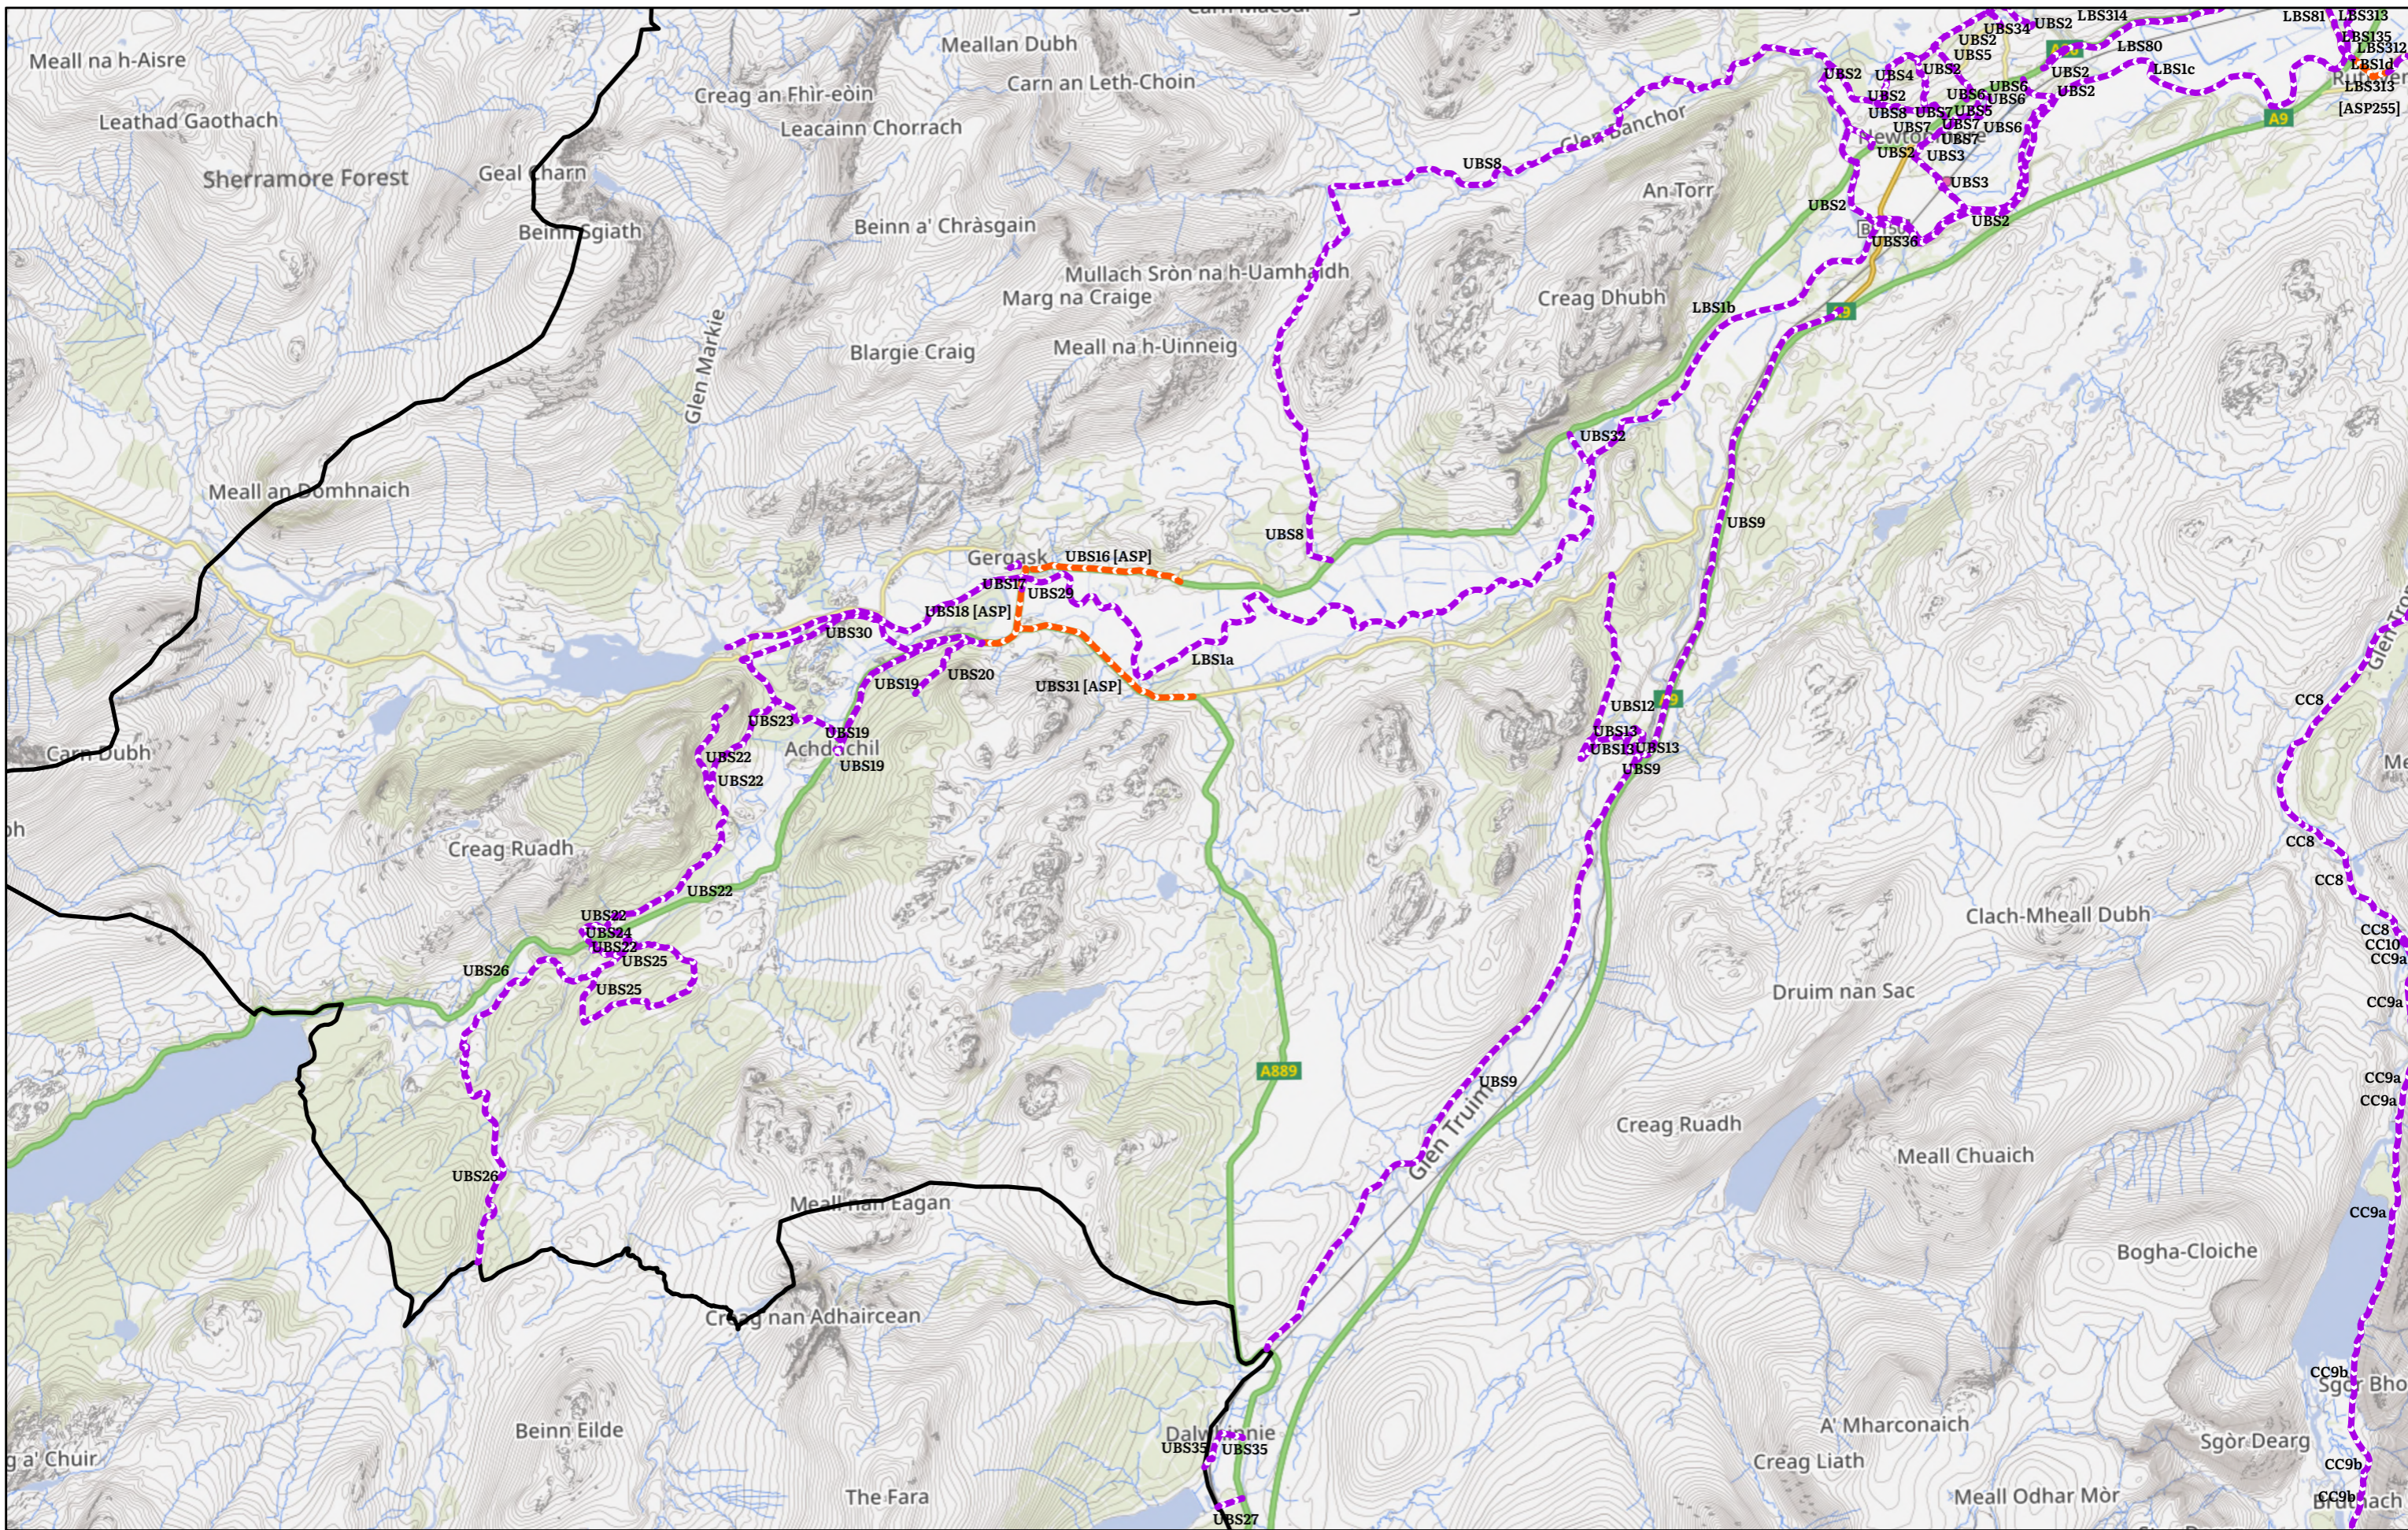

0 1 2 Kilometres

CNPA © Crown copyright and database rights 2026 OS AC0000821810

Kingussie & Kinraig Core Paths

Path reference LBS

- Core Paths
- - - Aspirational Core Path
- - - Core Path

N

Mount Blair (Spital of Glenshee) Core Paths

Path reference MTBL

Core Paths

- - - Aspirational Core Path
- - - Core Path
- National Park boundary

Newtonmore, Laggan & Dalwhinnie Core Paths

Path reference UBS

- Core Paths
 - Aspirational Core Path
 - Core Path
 - National Park boundary

Ballater, Dinnet & Glen Tanar Core Paths

Path reference UDE

- Core Paths
- Aspirational Core Path
- Core Path
- National Park boundary

Braemar & Crathie Core Paths

Path reference UDE

- Core Paths
- Aspirational Core Path
- Core Path