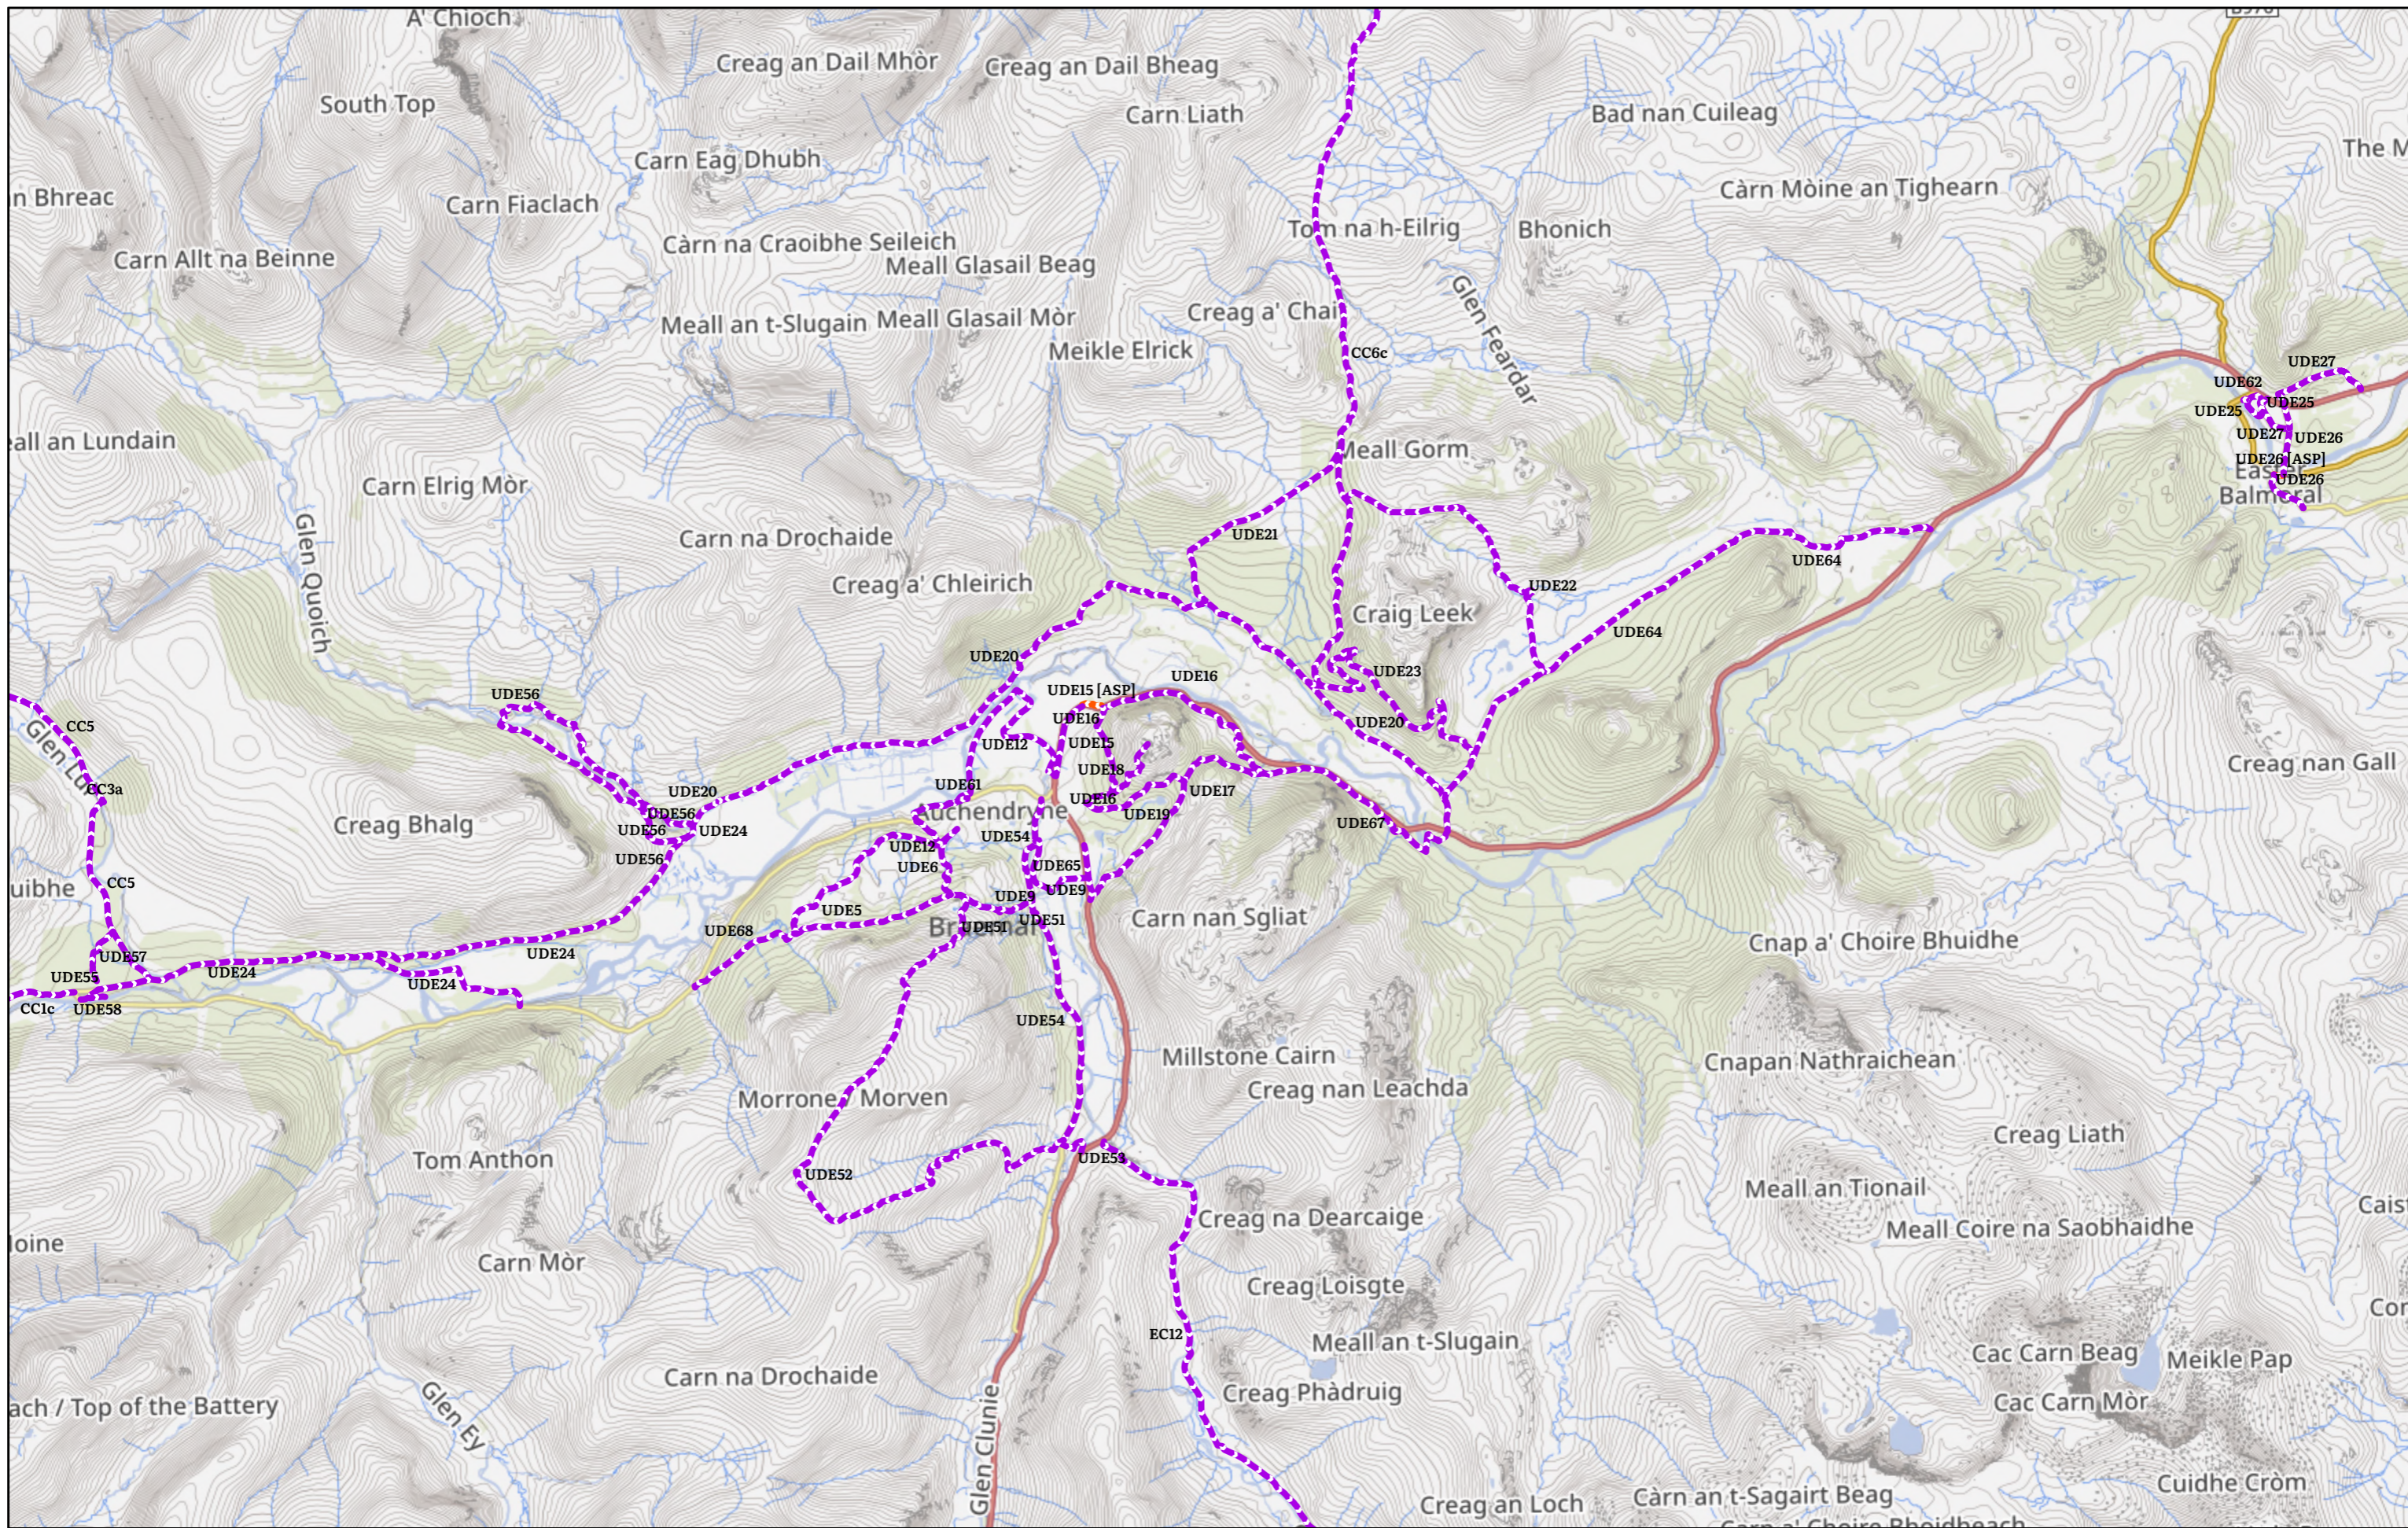

0 1 2 Kilometres

CNPA © Crown copyright and database rights 2026 OS AC0000821810

Kingussie & Kinraig Core Paths

Path reference LBS

- Core Paths
- - - Aspirational Core Path
- - - Core Path

N

Mount Blair (Spital of Glenshee) Core Paths

Path reference MTBL

Core Paths

- - - Aspirational Core Path
- - - Core Path
- National Park boundary

Newtonmore, Laggan & Dalwhinnie Core Paths

Path reference UBS

- Core Paths
 - Aspirational Core Path
 - Core Path
 - National Park boundary

Ballater, Dinnet & Glen Tanar Core Paths

Path reference UDE

- Core Paths
- Aspirational Core Path
- Core Path
- National Park boundary

Braemar & Crathie Core Paths

Path reference UDE

- Core Paths
- Aspirational Core Path
- Core Path