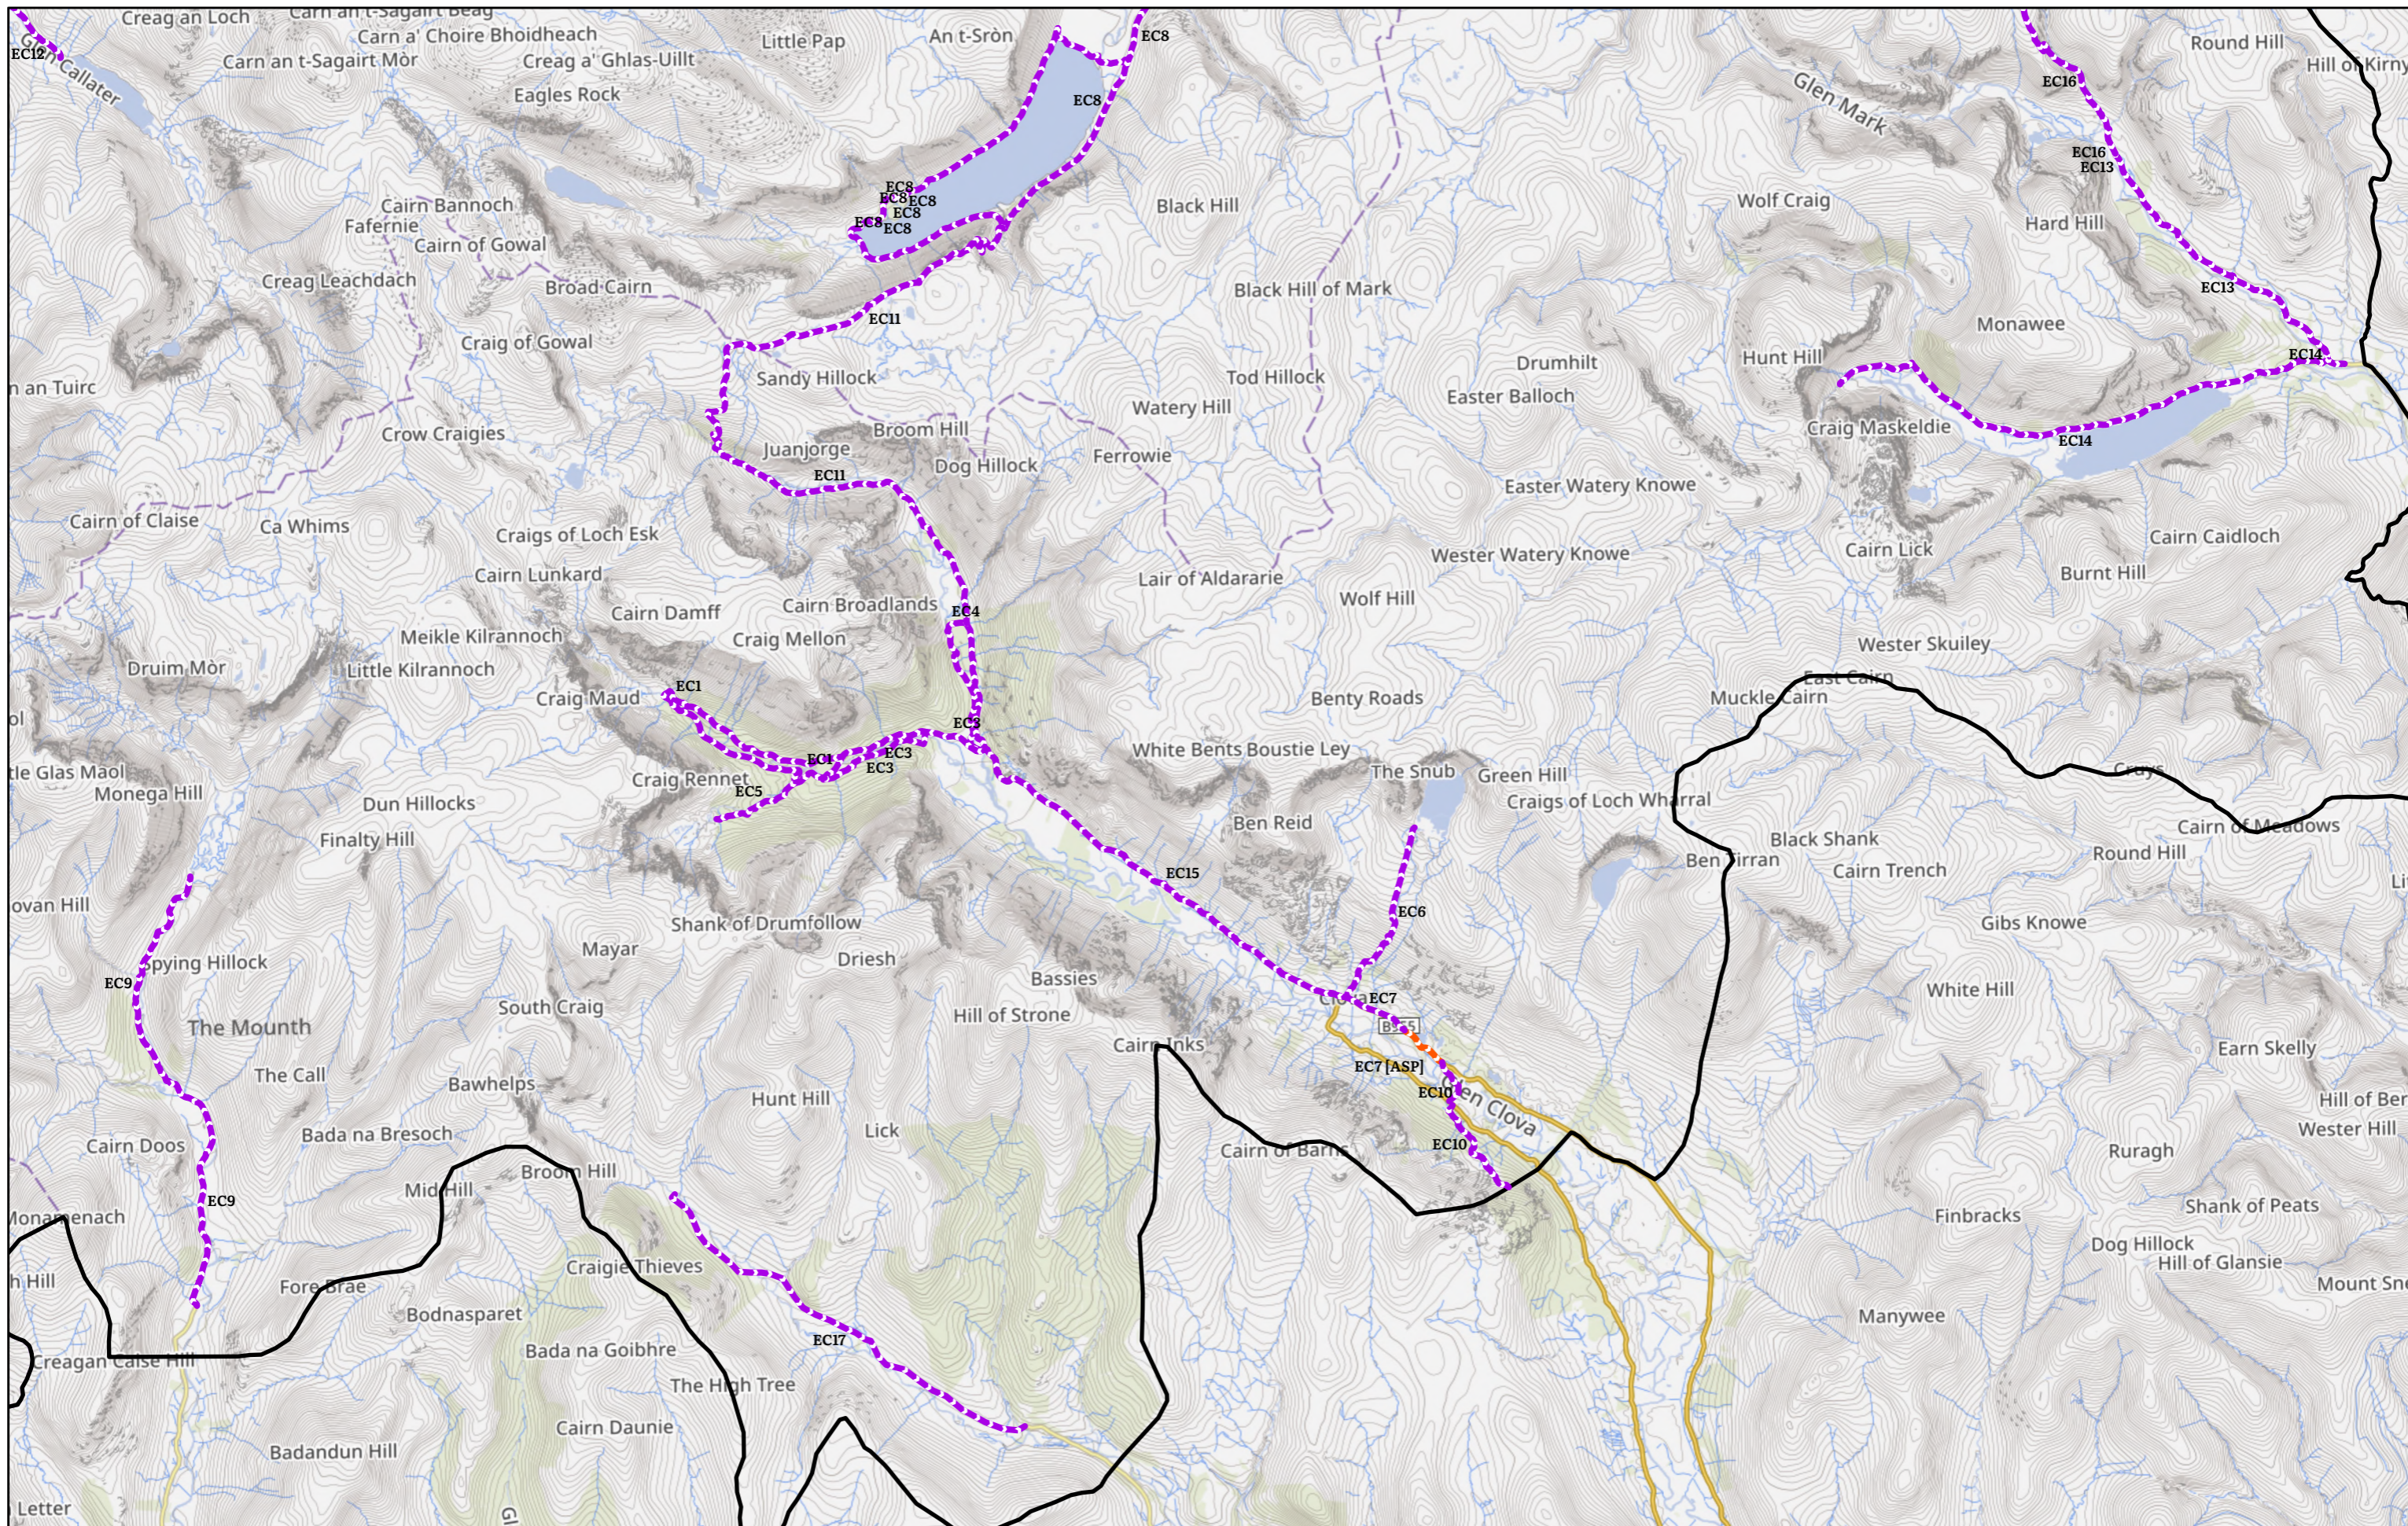

Core paths

Core paths

National Park boundary

CNPA © Crown copyright and database rights 2026 OS AC0000821810

East Cairngorms (Angus Glens) Core Paths

Path reference EC

Core Paths

- Aspirational Core Path
- - - Core Path
- National Park boundary

Glenmore & Rothiemurchus Core Paths

Path reference GR

- Core Paths
- - - - - Aspirational Core Path
- - - - - Core Path

Glenlivet & Tomintoul Core Paths

Path reference GT

- Core Paths**
- - - - Aspirational Core Path
 - - - - Core Path

Carrbridge & Boat of Garten Core Paths

Path reference LBS

Core paths

— Core paths

▭ National Park boundary

Dulnain Bridge & Nethy Bridge Core Paths

Path reference LBS

Core paths

Ballater, Dinnet & Glen Tanar Core Paths

Path reference UDE

- Core Paths
- Aspirational Core Path
- Core Path
- National Park boundary

Braemar & Crathie Core Paths

Path reference UDE

- Core Paths
- Aspirational Core Path
- Core Path