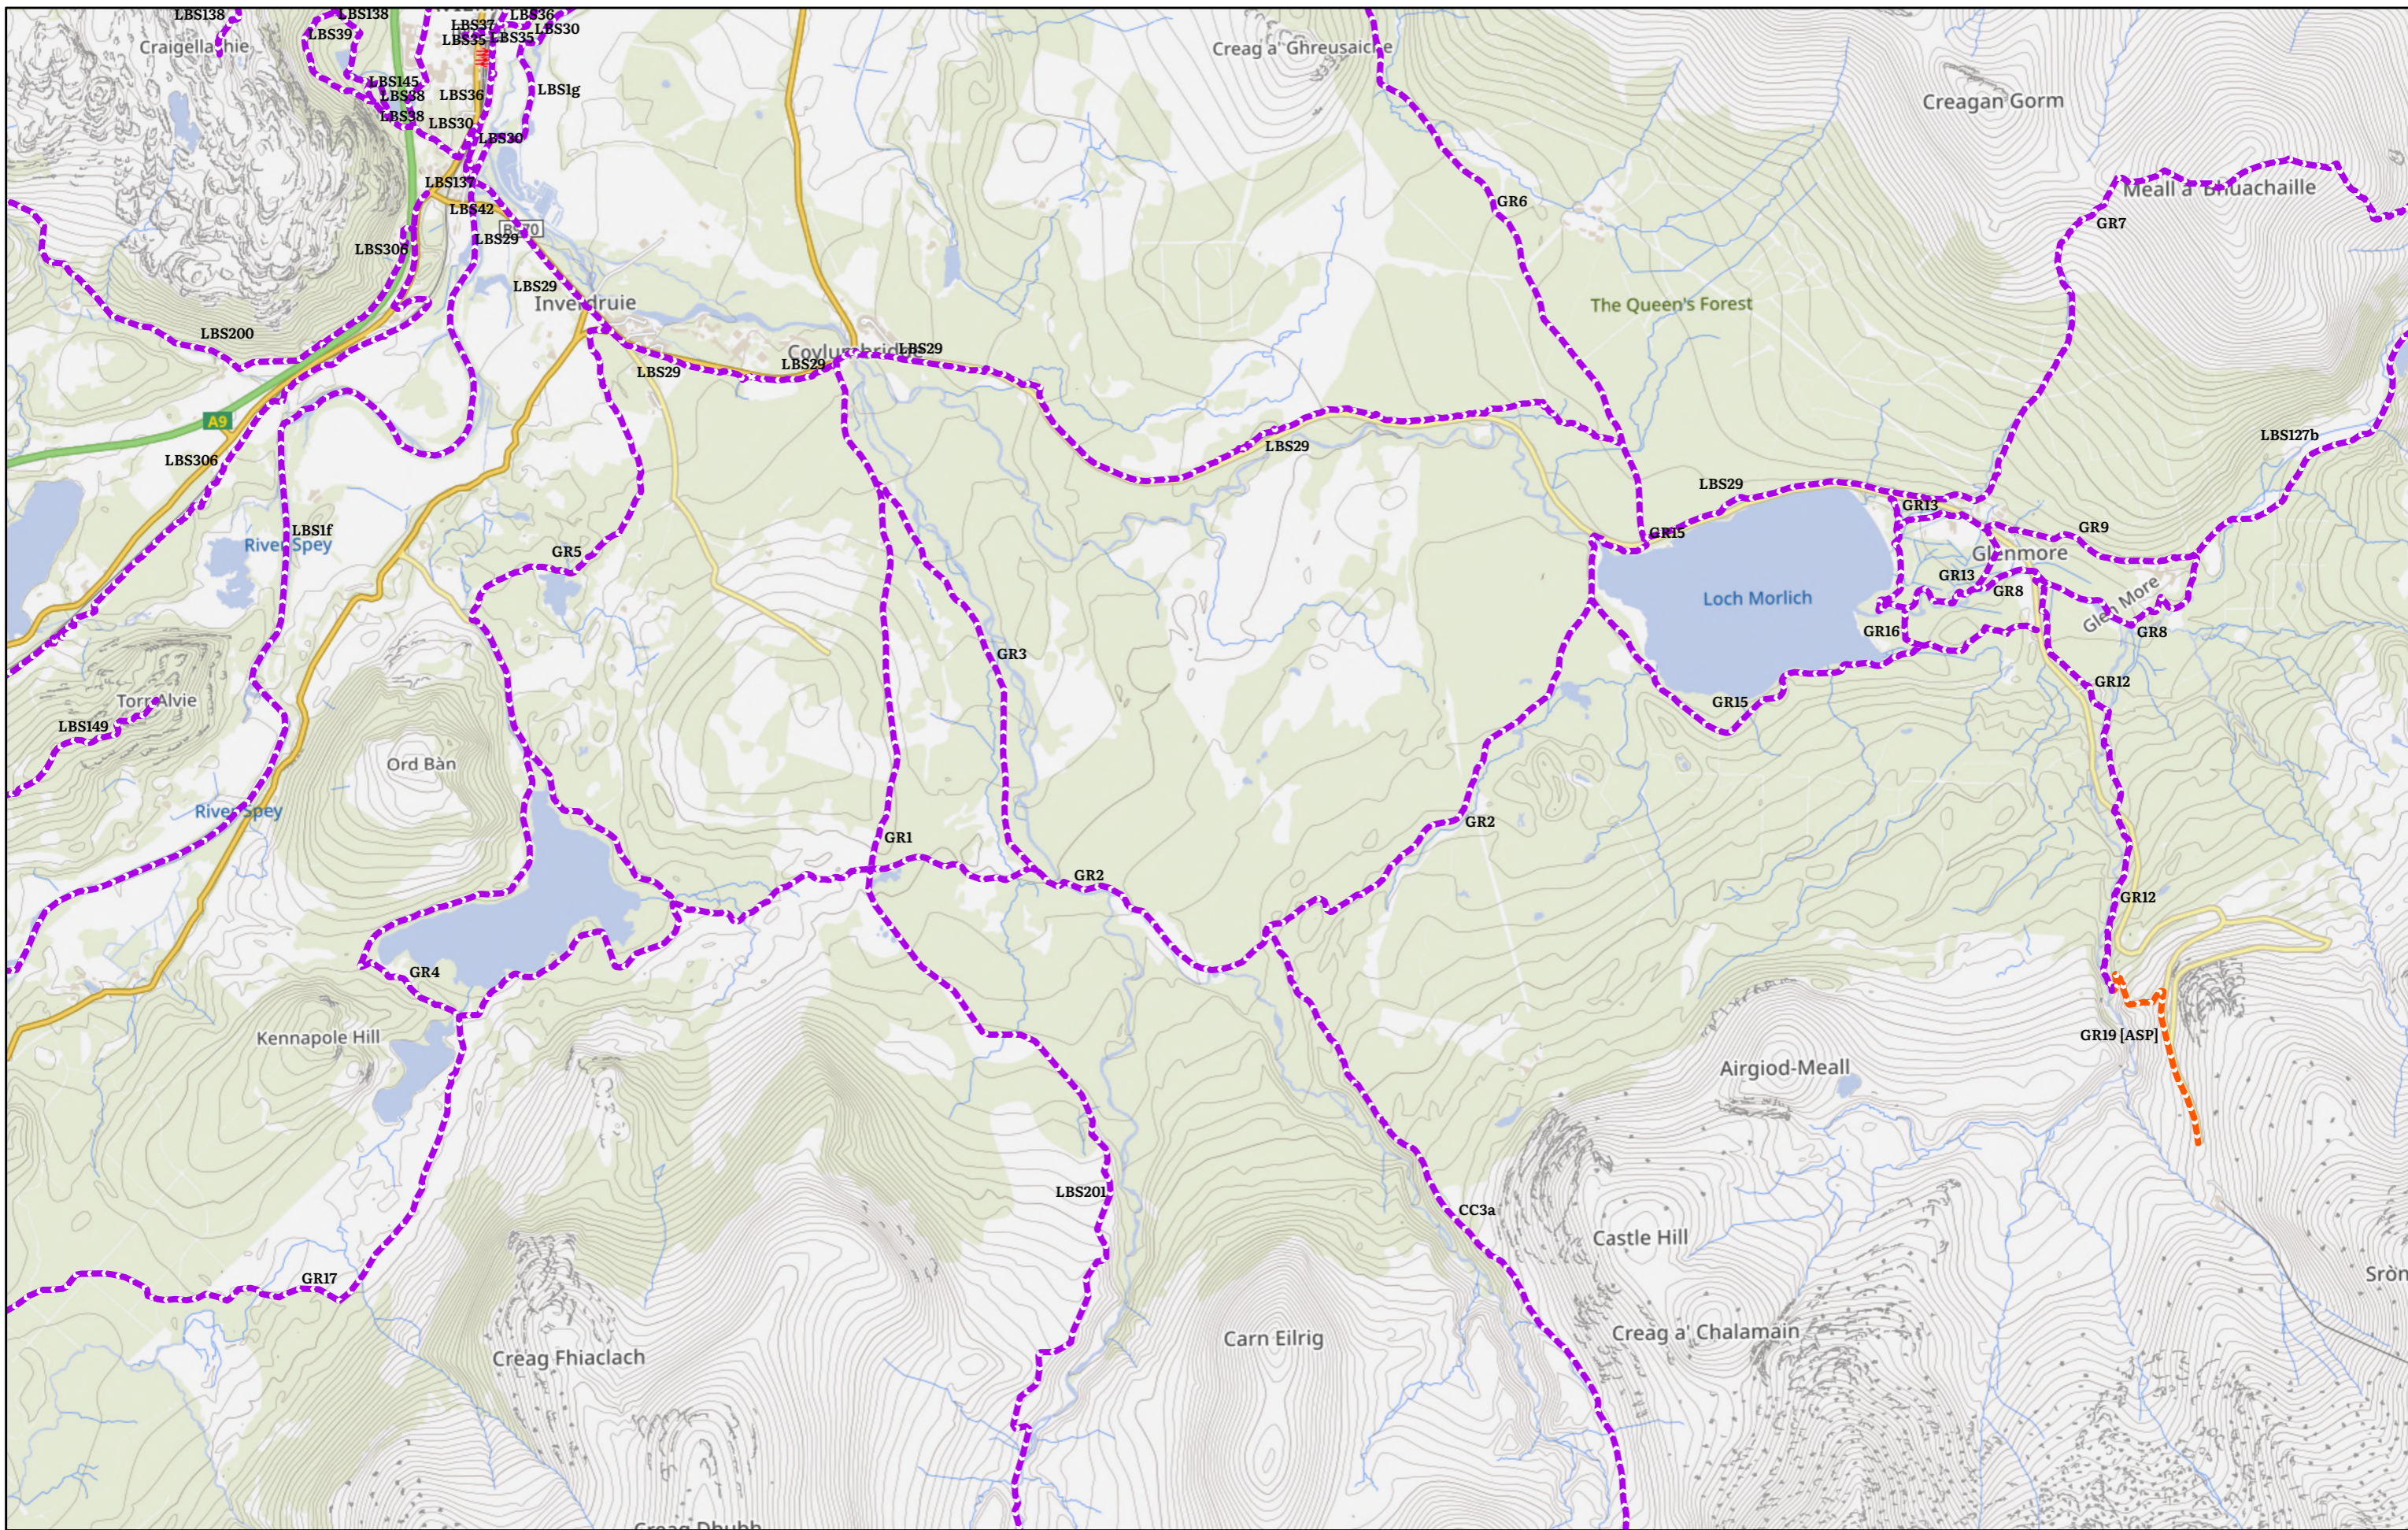

Core paths

Core paths

National Park boundary

CNPA © Crown copyright and database rights 2026 OS AC0000821810

East Cairngorms (Angus Glens) Core Paths

Path reference EC

Core Paths

- Aspirational Core Path
- - - Core Path
- National Park boundary

Glenmore & Rothiemurchus Core Paths

Path reference GR

- Core Paths
- - - - - Aspirational Core Path
- - - - - Core Path

Glenlivet & Tomintoul Core Paths

Path reference GT

- Core Paths**
- - - - Aspirational Core Path
 - - - - Core Path