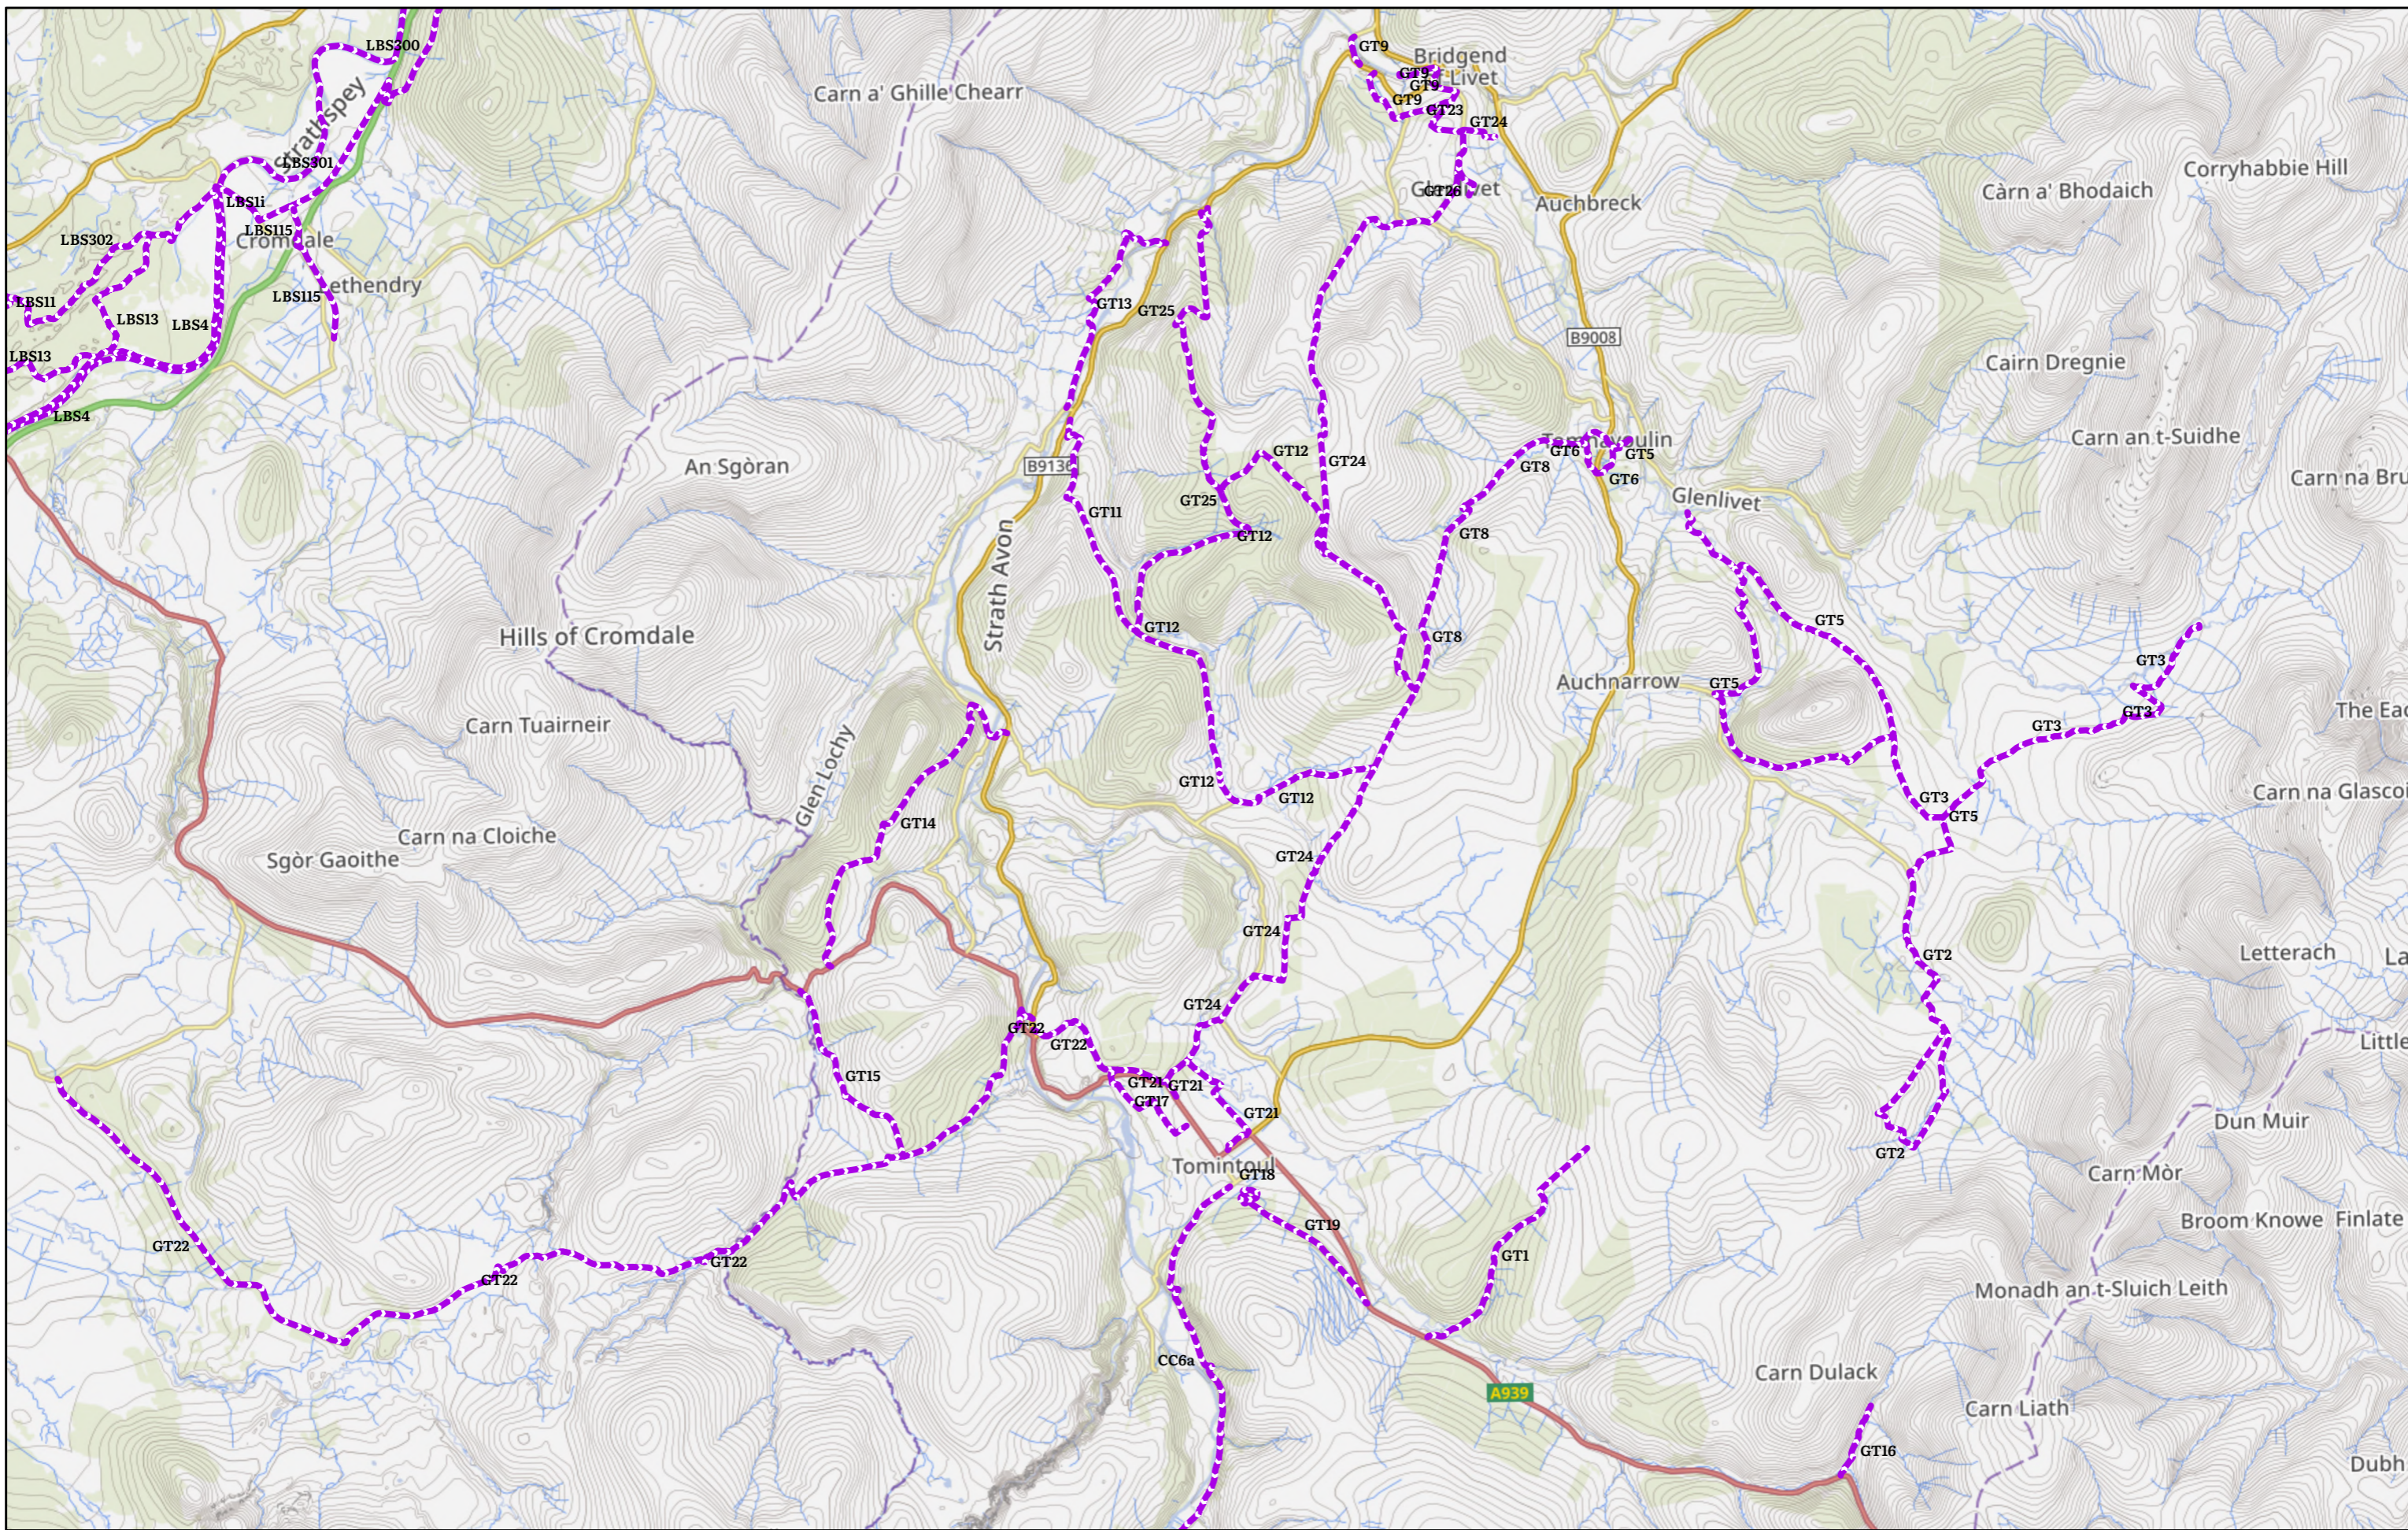

Core paths

Core paths

National Park boundary

CNPA © Crown copyright and database rights 2026 OS AC0000821810

East Cairngorms (Angus Glens) Core Paths

Path reference EC

Core Paths

- Aspirational Core Path
- - - Core Path
- National Park boundary

Glenmore & Rothiemurchus Core Paths

Path reference GR

- Core Paths
- - - - - Aspirational Core Path
- - - - - Core Path

Glenlivet & Tomintoul Core Paths

Path reference GT

- Core Paths**
- - - - Aspirational Core Path
 - - - - Core Path

Carrbridge & Boat of Garten Core Paths

Path reference LBS

Core paths

— Core paths

▭ National Park boundary

Dulnain Bridge & Nethy Bridge Core Paths

Path reference LBS

Core paths

--- Aspirational

--- Core Path

CNPA © Crown copyright and database rights 2026 OS AC0000821810

N

Granttown-on-Spey Core Paths
Path reference LBS

- Core Paths
- Aspirational Core Path
- Core Path
- National Park boundary