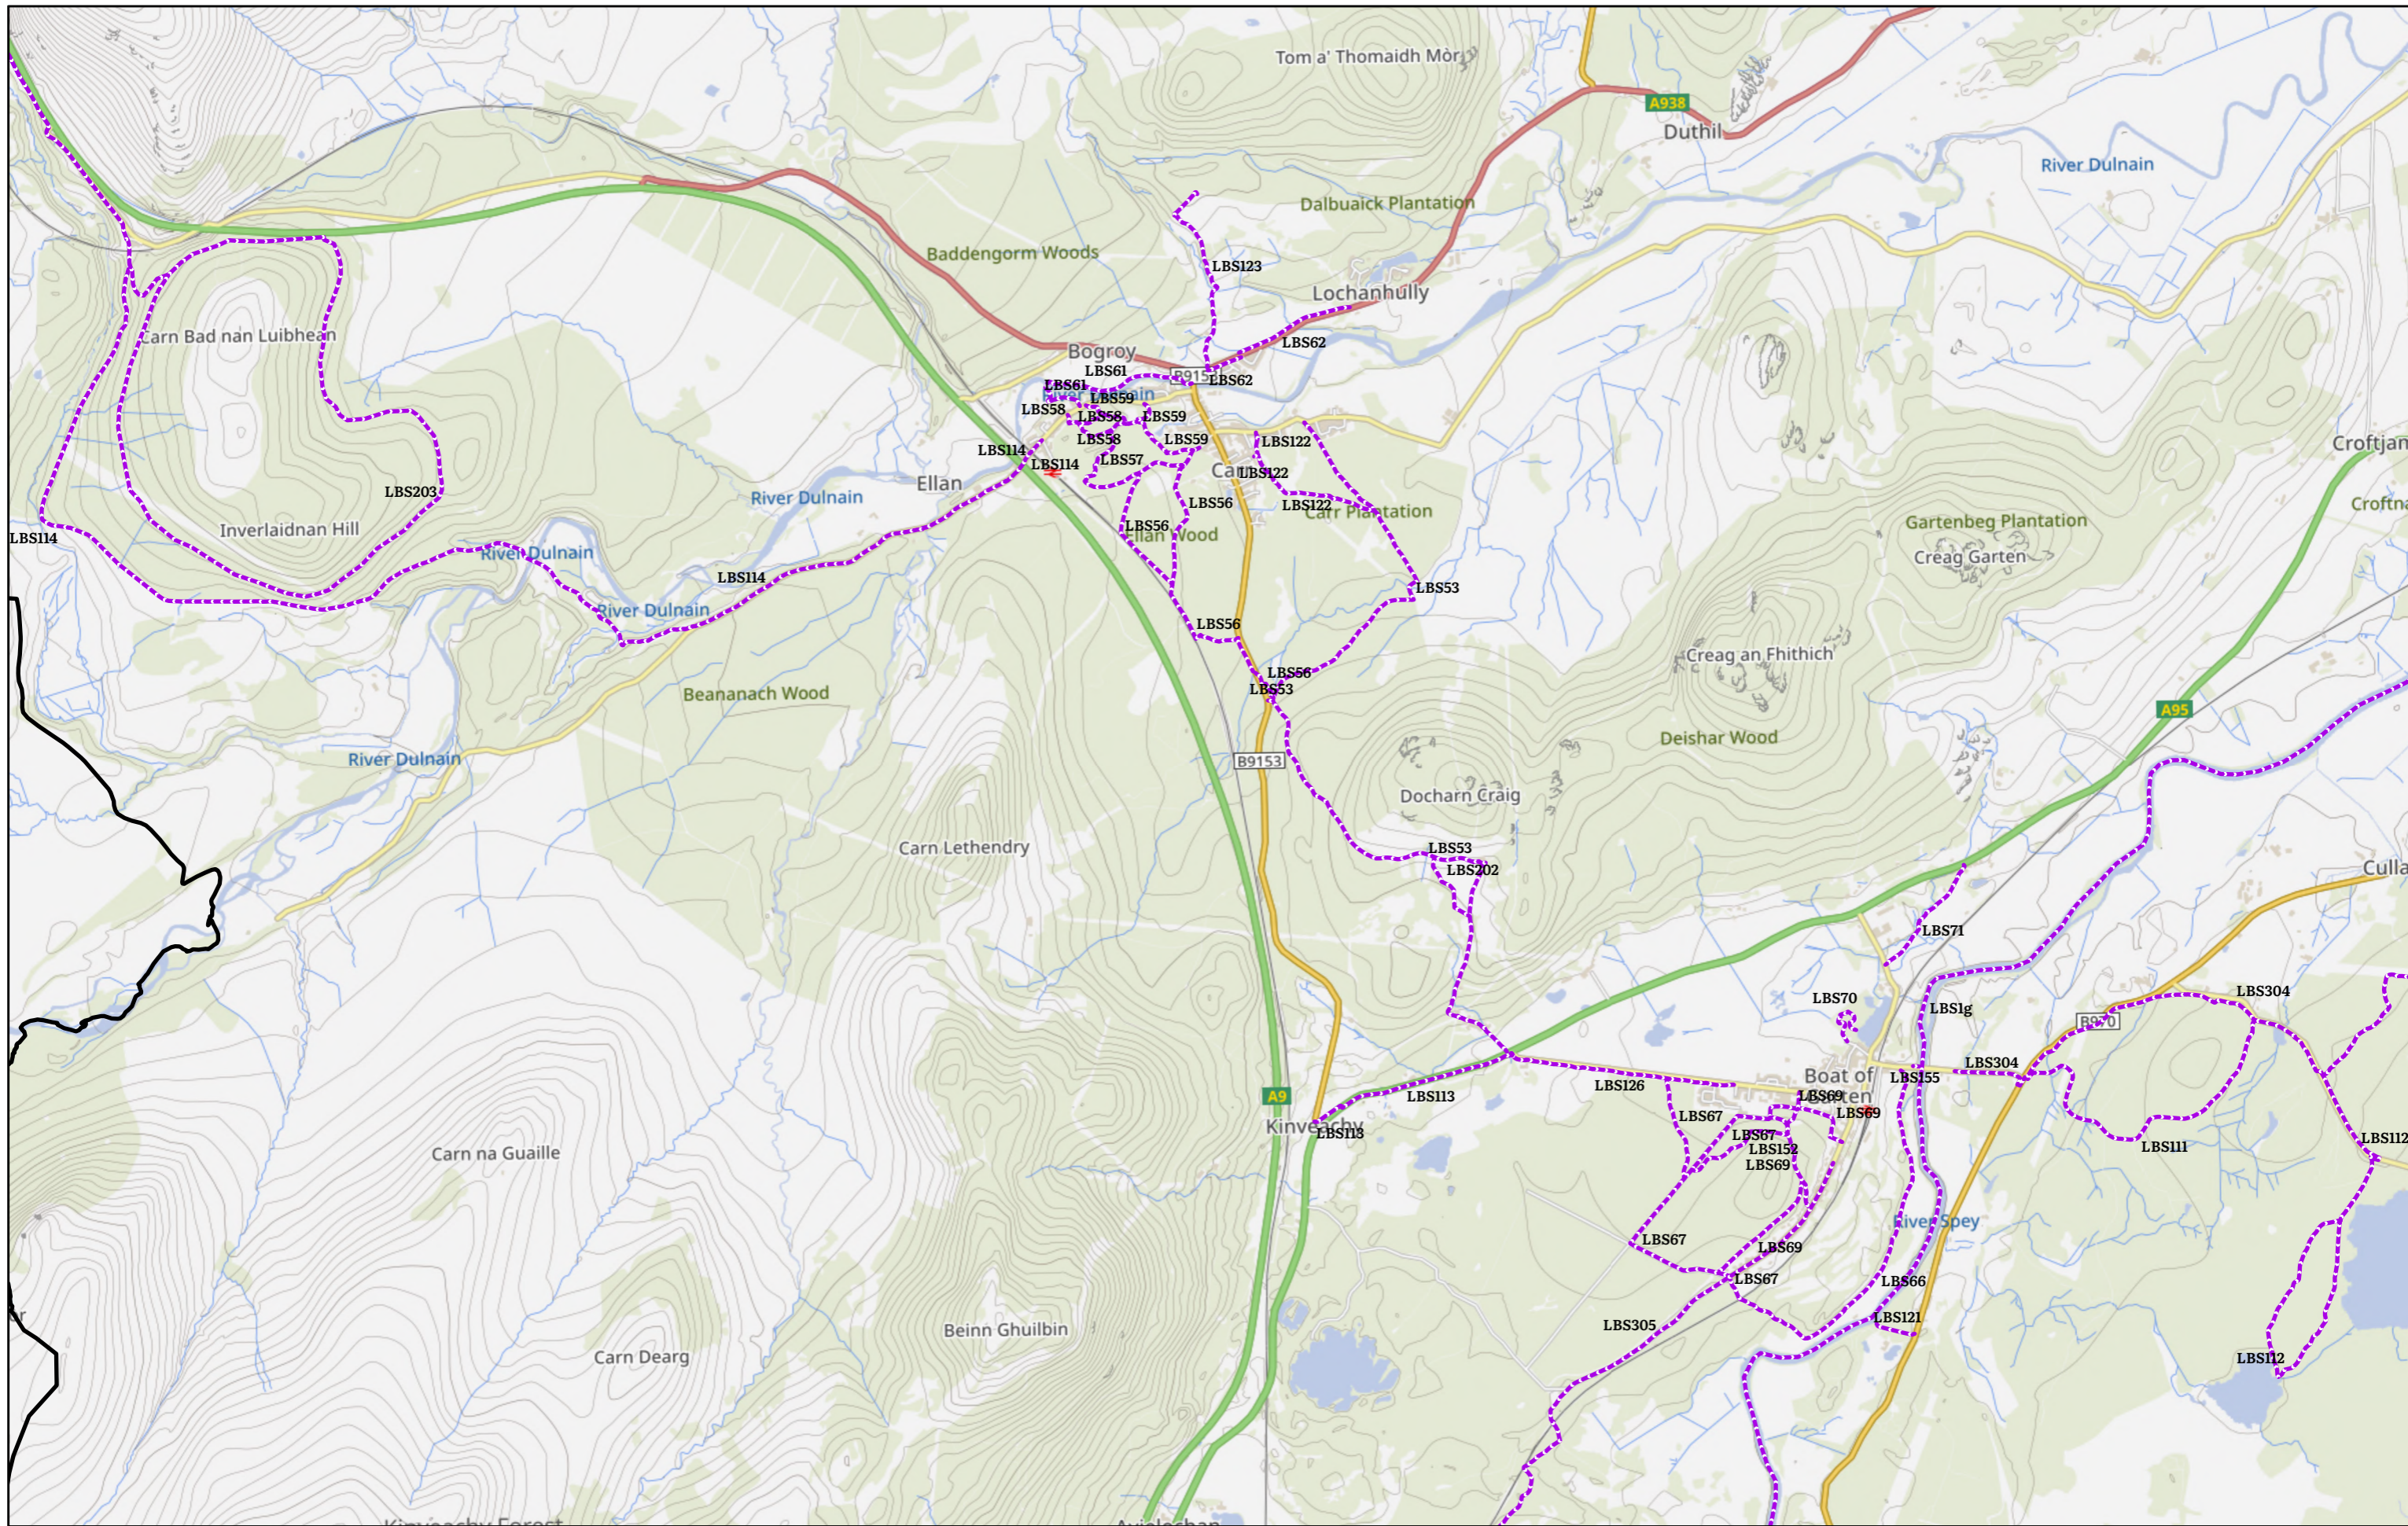

Core paths

Core paths

National Park boundary

CNPA © Crown copyright and database rights 2026 OS AC0000821810

East Cairngorms (Angus Glens) Core Paths

Path reference EC

Core Paths

- Aspirational Core Path
- - - Core Path
- National Park boundary

Glenmore & Rothiemurchus Core Paths

Path reference GR

- Core Paths
- - - - - Aspirational Core Path
- - - - - Core Path

Glenlivet & Tomintoul Core Paths

Path reference GT

- Core Paths**
- - - - Aspirational Core Path
 - - - - Core Path

Carrbridge & Boat of Garten Core Paths

Path reference LBS

Core paths

— Core paths

▭ National Park boundary

Dulnain Bridge & Nethy Bridge Core Paths

Path reference LBS

Core paths